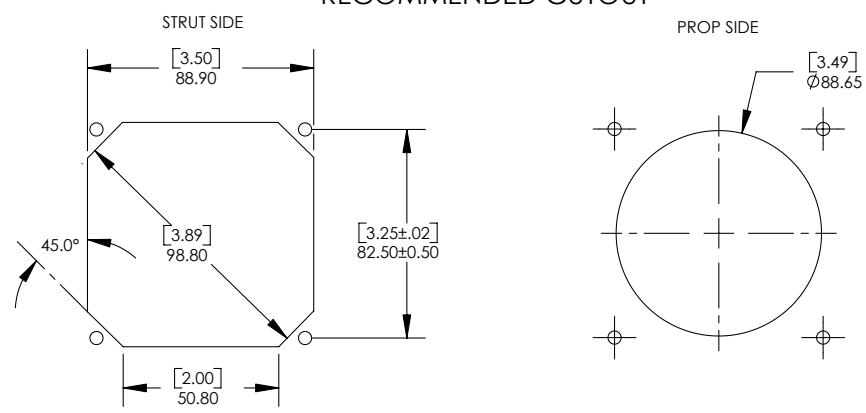

RECOMMENDED CUTOUT

CONTACT INFO:		WWW.COMAIRROTRON.COM		SALES@COMAIRROTRON.COM	
TOLERANCE UNLESS OTHERWISE SPECIFIED		AMERICAN PROJECTION		(619) 661 - 6688	
2 PL. DEC. ± 03 [-8]		[IN]		3D MODEL FOUND AT..	
3 PL. DEC. ± 010 [25]		[MM]			
ANGULAR ± 30'					
STANDARD FLIGHT II 90					