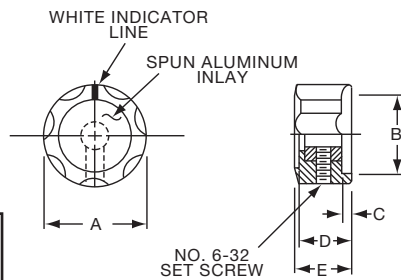

**Knobs, Molded Phenolic**

**PKDT SERIES**

PKDT100B1/4

Tyco Black Spin Cap with "Diamond Cut" and Arrow Indicator							
Electronics	Alcoswitch	A	B	C	D	E	F
3-1437624-9	PKDT70B1/4	1.03(26.0)	.738(18.8)	.720(18.3)	.098(2.49)	.500(12.7)	.635(16.1)
3-1437624-3	PKDT100B1/4	1.29(32.8)	1.02(25.9)	.860(21.8)	.042(1.07)	.500(12.7)	.638(16.2)

**PKDT SERIES**

PKDT100B101/4

Tyco Black Spin Cap with "Diamond Cut" & 0-10 Numerals							
Electronics	Alcoswitch	A	B	C	D	E	F
3-1437624-8	PKDT60B101/8	.778(19.8)	.605(15.4)	.560(12.5)	.060(1.53)	.392(9.96)	.562(14.3)
4-1437624-0	PKDT70B101/4	1.03(26.0)	.738(18.8)	.720(18.3)	.098(2.49)	.500(12.7)	.635(16.1)
3-1437624-4	PKDT100B101/4	1.29(32.8)	1.02(25.9)	.860(21.8)	.042(1.07)	.500(12.7)	.638(16.2)

**PKE SERIES**

PKE90B1/4

Tyco Fluted with Indicator Line					
Electronics	Alcoswitch	A	B	C	E
4-1437624-4	PKE60B1/8	.626(15.9)	.472(12.0)	.091(2.31)	.394(10.0)
4-1437624-3	PKE60B1/4	.626(15.9)	.472(12.0)	.091(2.31)	.394(10.0)
4-1437624-5	PKE90B1/4	.890(22.6)	.724(18.4)	.098(2.49)	.480(12.2)

**PKES SERIES**

PKES60B1/4

Tyco Fluted with Skirt and Indicator Line							
Electronics	Alcoswitch	A	B	C	D	E	F
5-1437624-1	PKES60B1/8	.748(19.0)	.618(15.7)	.460(11.7)	.090(2.29)	.370(9.40)	.470(11.9)
5-1437624-0	PKES60B1/4	.748(19.0)	.618(15.7)	.460(11.7)	.090(2.29)	.370(9.40)	.470(11.9)
5-1437624-2	PKES70B1/4	.855(21.7)	.744(18.9)	.705(17.9)	.080(2.03)	.421(10.7)	.526(13.4)
5-1437624-3	PKES90B1/4	1.01(25.7)	.889(22.6)	.846(21.5)	.079(2.01)	.421(10.7)	.570(14.5)
4-1437624-6	PKES120B1/4	1.30(32.9)	1.16(29.5)	1.02(25.9)	.118(3.00)	.500(12.7)	.628(16.0)
4-1437624-7	PKES140B1/4	1.50(38.1)	1.37(34.9)	1.22(30.9)	.118(3.00)	.540(13.7)	.693(17.6)
4-1437624-8	PKES150B1/4	1.77(44.9)	1.55(39.4)	1.41(35.9)	.118(3.00)	.733(18.6)	.831(21.1)