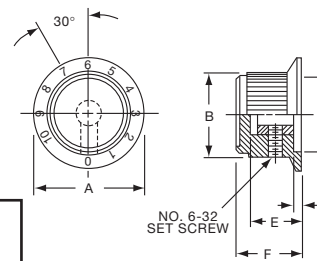

**Knobs, Molded Phenolic**

**PKDT SERIES**

PKDT100B1/4

Tyco Black Spin Cap with "Diamond Cut" and Arrow Indicator							
Electronics	Alcoswitch	A	B	C	D	E	F
3-1437624-9	PKDT70B1/4	1.03(26.0)	.738(18.8)	.720(18.3)	.098(2.49)	.500(12.7)	.635(16.1)
3-1437624-3	PKDT100B1/4	1.29(32.8)	1.02(25.9)	.860(21.8)	.042(1.07)	.500(12.7)	.638(16.2)

**PKDT SERIES**

PKDT100B101/4

Tyco Black Spin Cap with "Diamond Cut" & 0-10 Numerals							
Electronics	Alcoswitch	A	B	C	D	E	F
3-1437624-8	PKDT60B101/8	.778(19.8)	.605(15.4)	.560(12.5)	.060(1.53)	.392(9.96)	.562(14.3)
4-1437624-0	PKDT70B101/4	1.03(26.0)	.738(18.8)	.720(18.3)	.098(2.49)	.500(12.7)	.635(16.1)
3-1437624-4	PKDT100B101/4	1.29(32.8)	1.02(25.9)	.860(21.8)	.042(1.07)	.500(12.7)	.638(16.2)