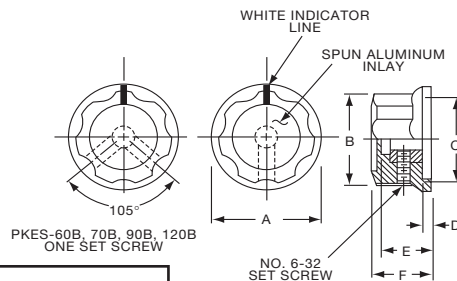

**Knobs, Molded Phenolic**

**PKDT SERIES**

PKDT100B1/4

Tyco Black Spin Cap with "Diamond Cut" and Arrow Indicator							
Electronics	Alcoswitch	A	B	C	D	E	F
3-1437624-9	PKDT70B1/4	1.03(26.0)	.738(18.8)	.720(18.3)	.098(2.49)	.500(12.7)	.635(16.1)
3-1437624-3	PKDT100B1/4	1.29(32.8)	1.02(25.9)	.860(21.8)	.042(1.07)	.500(12.7)	.638(16.2)

**PKDT SERIES**

PKDT100B101/4

Tyco Black Spin Cap with "Diamond Cut" & 0-10 Numerals							
Electronics	Alcoswitch	A	B	C	D	E	F
3-1437624-8	PKDT60B101/8	.778(19.8)	.605(15.4)	.560(12.5)	.060(1.53)	.392(9.96)	.562(14.3)
4-1437624-0	PKDT70B101/4	1.03(26.0)	.738(18.8)	.720(18.3)	.098(2.49)	.500(12.7)	.635(16.1)
3-1437624-4	PKDT100B101/4	1.29(32.8)	1.02(25.9)	.860(21.8)	.042(1.07)	.500(12.7)	.638(16.2)

**PKE SERIES**

PKE90B1/4

Tyco Fluted with Indicator Line					
Electronics	Alcoswitch	A	B	C	E
4-1437624-4	PKE60B1/8	.626(15.9)	.472(12.0)	.091(2.31)	.394(10.0)
4-1437624-3	PKE60B1/4	.626(15.9)	.472(12.0)	.091(2.31)	.394(10.0)
4-1437624-5	PKE90B1/4	.890(22.6)	.724(18.4)	.098(2.49)	.480(12.2)