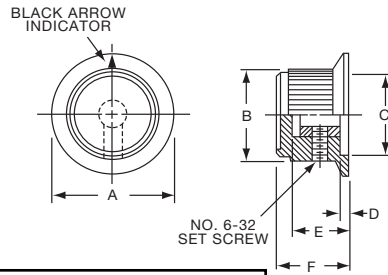

**Knobs, Molded Phenolic**

**PKDT SERIES**

PKDT100B1/4

Tyco Black Spin Cap with "Diamond Cut" and Arrow Indicator							
Electronics	Alcoswitch	A	B	C	D	E	F
3-1437624-9	PKDT70B1/4	1.03(26.0)	.738(18.8)	.720(18.3)	.098(2.49)	.500(12.7)	.635(16.1)
3-1437624-3	PKDT100B1/4	1.29(32.8)	1.02(25.9)	.860(21.8)	.042(1.07)	.500(12.7)	.638(16.2)

**PKDT SERIES**

PKDT100B101/4

Tyco Black Spin Cap with "Diamond Cut" & 0-10 Numerals							
Electronics	Alcoswitch	A	B	C	D	E	F
3-1437624-8	PKDT60B101/8	.778(19.8)	.605(15.4)	.560(12.5)	.060(1.53)	.392(9.96)	.562(14.3)
4-1437624-0	PKDT70B101/4	1.03(26.0)	.738(18.8)	.720(18.3)	.098(2.49)	.500(12.7)	.635(16.1)
3-1437624-4	PKDT100B101/4	1.29(32.8)	1.02(25.9)	.860(21.8)	.042(1.07)	.500(12.7)	.638(16.2)