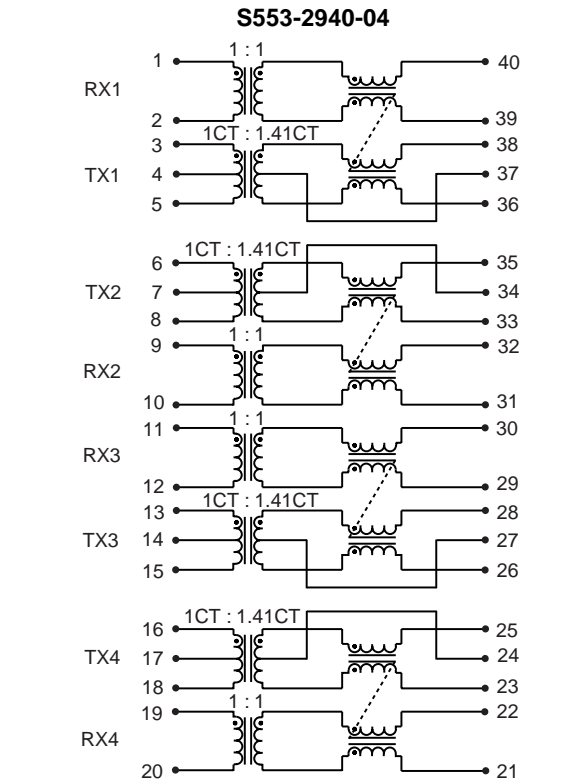

10BASE-T LAN MAGNETICS

Quad Transformer Modules

LM00501

SCHEMATICS

©2001 Bel Fuse Inc. Specifications subject to change without notice. 09.01