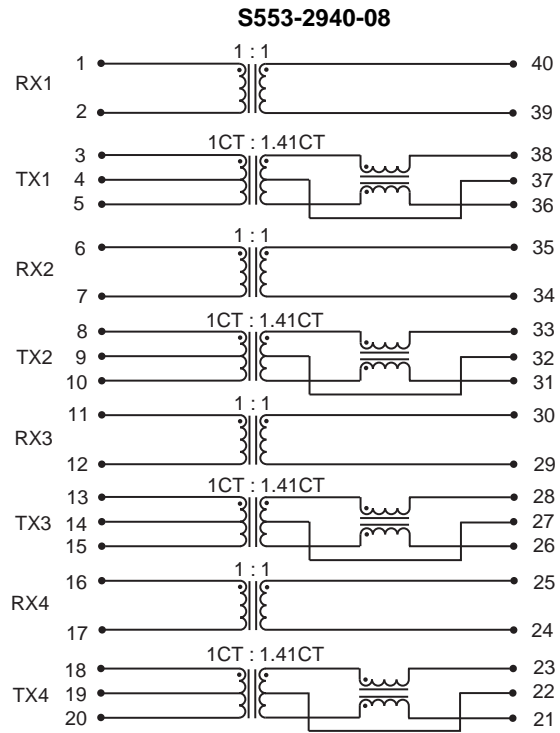

10BASE-T LAN MAGNETICS

Quad Transformer Modules

LM00501

- Transformer turns ratio RX 1 : 1 and TX 1CT : 1.41CT
- Filterless quad, four-port designs with common footprint and pinouts
- Optimized for use with stackable RJ-45 connectors
- Designs utilize standard 40 pin SMD packaging
- Low profile, surface mount packaging rated to 225° C peak IR reflow temperature
- Quad design offers best space, performance and cost efficiency
- Operating temperature 0° to 70° C
- Minimum interwinding breakdown voltage of 1500 Vrms

©2001 Bel Fuse Inc. Specifications subject to change without notice. 09.01

LM00501

SCHEMATICS

S553-2940-02

S553-5999-54

S553-2940-01

S553-2940-03

©2001 Bel Fuse Inc. Specifications subject to change without notice. 09.01

Bel Fuse Inc. 206 Van Vorst Street, Jersey City, NJ 07302 • Tel 201-432-0463 • Fax 201-432-9542 • www.belfuse.com

10BASE-T LAN MAGNETICS

Quad Transformer Modules

LM00501

SCHEMATICS

©2001 Bel Fuse Inc. Specifications subject to change without notice. 09.01

MECHANICAL

S553-2940-01
S553-2940-02
S553-2940-03
S553-2940-04
S553-2940-08
S553-2940-09
S553-5999-38
S553-5999-54

Dimensions are in inches [millimeters].
Standard dimension tolerance is ±0.005 [0.13] unless otherwise noted.