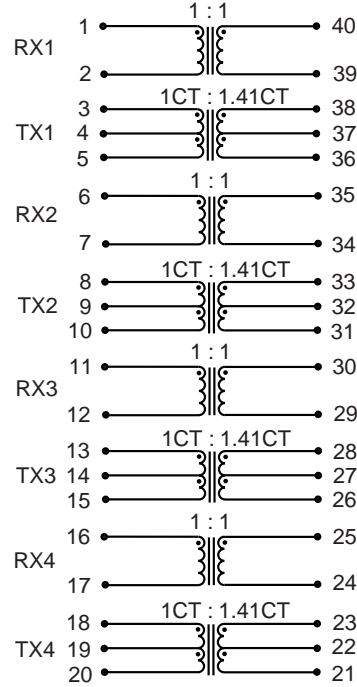

10BASE-T LAN MAGNETICS

Quad Transformer Modules

LM00501

- Transformer turns ratio RX 1 : 1 and TX 1CT : 1.41CT
- Filterless quad, four-port designs with common footprint and pinouts
- Optimized for use with stackable RJ-45 connectors
- Designs utilize standard 40 pin SMD packaging
- Low profile, surface mount packaging rated to 225° C peak IR reflow temperature
- Quad design offers best space, performance and cost efficiency
- Operating temperature 0° to 70° C
- Minimum interwinding breakdown voltage of 1500 Vrms

ELECTRICAL SPECIFICATIONS AT 25° C

Part Number	OCL Inductance μ H min	Insertion Loss dB max	Return Loss dB min	Common to Common Mode Rejection dB min		Crosstalk dB min
		1MHz to 10MHz	1MHz to 10MHz	10MHz to 30MHz	100MHz	1MHz to 10MHz
Transformers Only						
S553-2940-02	100	-1.0	-18	---	---	-40
S553-5999-54	100	-1.0	-18	---	---	-40
Transformers and Common Mode Chokes						
S553-2940-01	100	-1.0	-18	-40	-30	-40
S553-2940-03	100	-1.0	-18	-40	-30	-40
S553-2940-04	100	-1.0	-18	-40	-30	-40
S553-2940-08	100	-1.0	-18	-40	-30	-40
S553-2940-09	100	-1.0	-18	-40	-30	-40
S553-5999-38	100	-1.0	-18	-40	-30	-40

©2001 Bel Fuse Inc. Specifications subject to change without notice. 09.01

LM00501

SCHEMATICS

S553-2940-02

S553-5999-54

S553-2940-01

S553-2940-03

©2001 Bel Fuse Inc. Specifications subject to change without notice. 09.01

MECHANICAL

S553-2940-01
S553-2940-02
S553-2940-03
S553-2940-04
S553-2940-08
S553-2940-09
S553-5999-38
S553-5999-54

Dimensions are in inches [millimeters].
Standard dimension tolerance is ±0.005 [0.13] unless otherwise noted.