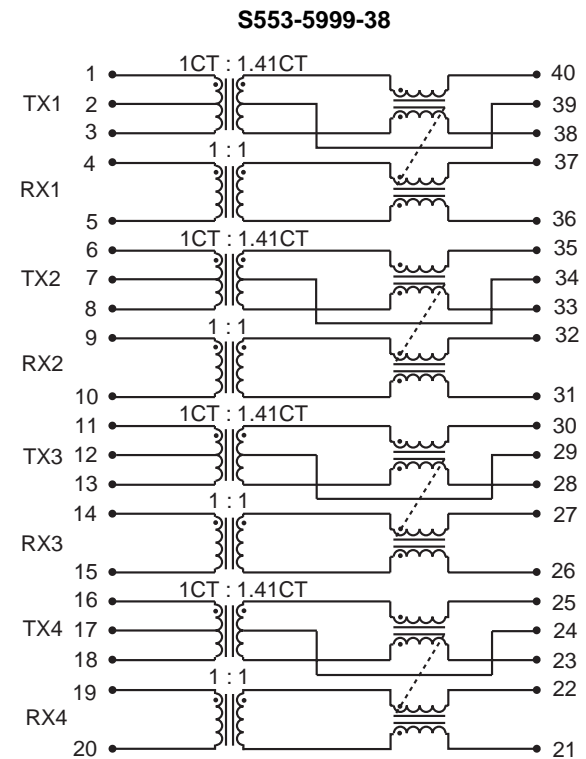

10BASE-T LAN MAGNETICS

Quad Transformer Modules

LM00501

SCHEMATICS

©2001 Bel Fuse Inc. Specifications subject to change without notice. 09.01