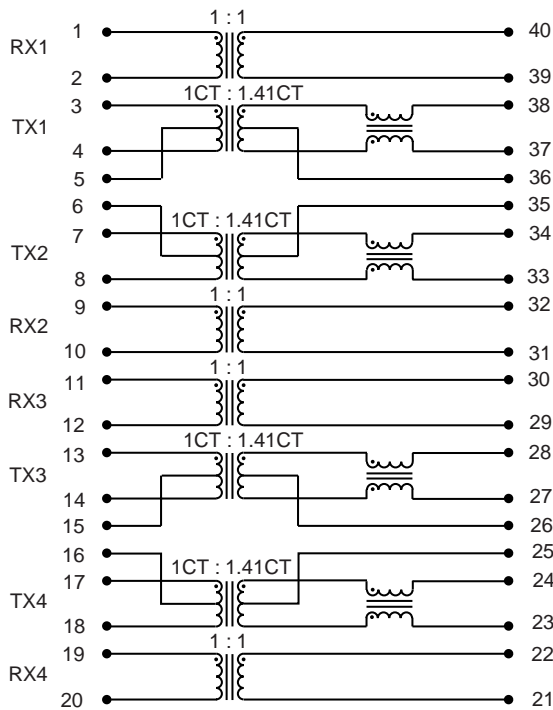

10BASE-T LAN MAGNETICS

Quad Transformer Modules

LM00501

- Transformer turns ratio RX 1 : 1 and TX 1CT : 1.41CT
- Filterless quad, four-port designs with common footprint and pinouts
- Optimized for use with stackable RJ-45 connectors
- Designs utilize standard 40 pin SMD packaging
- Low profile, surface mount packaging rated to 225° C peak IR reflow temperature
- Quad design offers best space, performance and cost efficiency
- Operating temperature 0° to 70° C
- Minimum interwinding breakdown voltage of 1500 Vrms

ELECTRICAL SPECIFICATIONS AT 25° C

Part Number	OCL Inductance μ H min	Insertion Loss dB max	Return Loss dB min	Common to Common Mode Rejection dB min		Crosstalk dB min
		1MHz to 10MHz	1MHz to 10MHz	10MHz to 30MHz	100MHz	1MHz to 10MHz
Transformers Only						
S553-2940-02	100	-1.0	-18	---	---	-40
S553-5999-54	100	-1.0	-18	---	---	-40
Transformers and Common Mode Chokes						
S553-2940-01	100	-1.0	-18	-40	-30	-40
S553-2940-03	100	-1.0	-18	-40	-30	-40
S553-2940-04	100	-1.0	-18	-40	-30	-40
S553-2940-08	100	-1.0	-18	-40	-30	-40
S553-2940-09	100	-1.0	-18	-40	-30	-40
S553-5999-38	100	-1.0	-18	-40	-30	-40

©2001 Bel Fuse Inc. Specifications subject to change without notice. 09.01

LM00501

SCHEMATICS

S553-2940-02

S553-5999-54

S553-2940-01

S553-2940-03

©2001 Bel Fuse Inc. Specifications subject to change without notice. 09.01

MECHANICAL

S553-2940-01
S553-2940-02
S553-2940-03
S553-2940-04
S553-2940-08
S553-2940-09
S553-5999-38
S553-5999-54

Dimensions are in inches [millimeters].
Standard dimension tolerance is ±0.005 [0.13] unless otherwise noted.