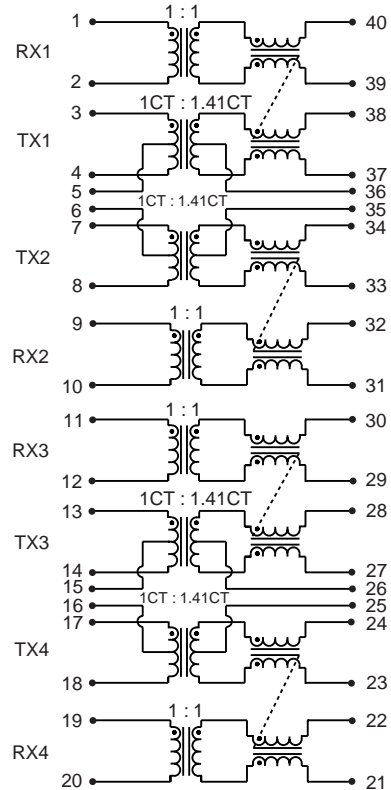

10BASE-T LAN MAGNETICS

Quad Transformer Modules

LM00501

- Transformer turns ratio RX 1 : 1 and TX 1CT : 1.41CT
- Filterless quad, four-port designs with common footprint and pinouts
- Optimized for use with stackable RJ-45 connectors
- Designs utilize standard 40 pin SMD packaging
- Low profile, surface mount packaging rated to 225° C peak IR reflow temperature
- Quad design offers best space, performance and cost efficiency
- Operating temperature 0° to 70° C
- Minimum interwinding breakdown voltage of 1500 Vrms

ELECTRICAL SPECIFICATIONS AT 25° C

Part Number	OCL Inductance μ H min	Insertion Loss dB max	Return Loss dB min	Common to Common Mode Rejection dB min		Crosstalk dB min
		1MHz to 10MHz	1MHz to 10MHz	10MHz to 30MHz	100MHz	1MHz to 10MHz
Transformers Only						
S553-2940-02	100	-1.0	-18	---	---	-40
S553-5999-54	100	-1.0	-18	---	---	-40
Transformers and Common Mode Chokes						
S553-2940-01	100	-1.0	-18	-40	-30	-40
S553-2940-03	100	-1.0	-18	-40	-30	-40
S553-2940-04	100	-1.0	-18	-40	-30	-40
S553-2940-08	100	-1.0	-18	-40	-30	-40
S553-2940-09	100	-1.0	-18	-40	-30	-40
S553-5999-38	100	-1.0	-18	-40	-30	-40

©2001 Bel Fuse Inc. Specifications subject to change without notice. 09.01

LM00501

SCHEMATICS

S553-2940-02

S553-5999-54

S553-2940-01

S553-2940-03

©2001 Bel Fuse Inc. Specifications subject to change without notice. 09.01

MECHANICAL

S553-2940-01
S553-2940-02
S553-2940-03
S553-2940-04
S553-2940-08
S553-2940-09
S553-5999-38
S553-5999-54

Dimensions are in inches [millimeters].
Standard dimension tolerance is ±0.005 [0.13] unless otherwise noted.