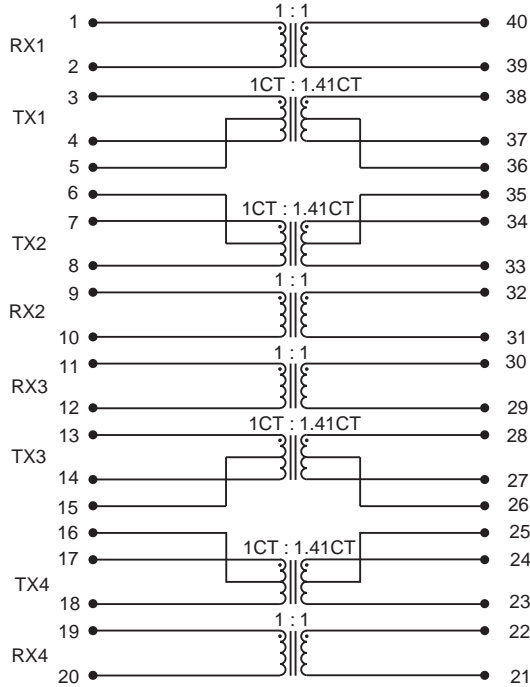

LM00501

SCHEMATICS

S553-2940-02