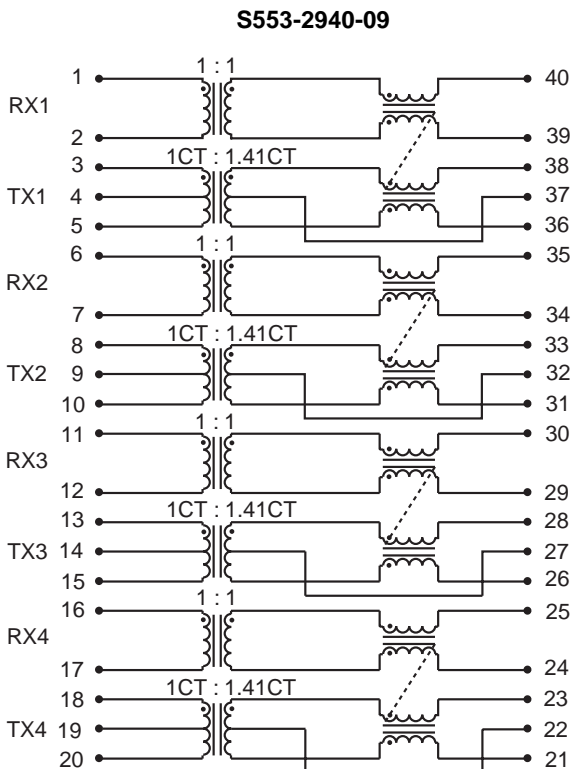

10BASE-T LAN MAGNETICS

Quad Transformer Modules

LM00501

SCHEMATICS

©2001 Bel Fuse Inc. Specifications subject to change without notice. 09.01