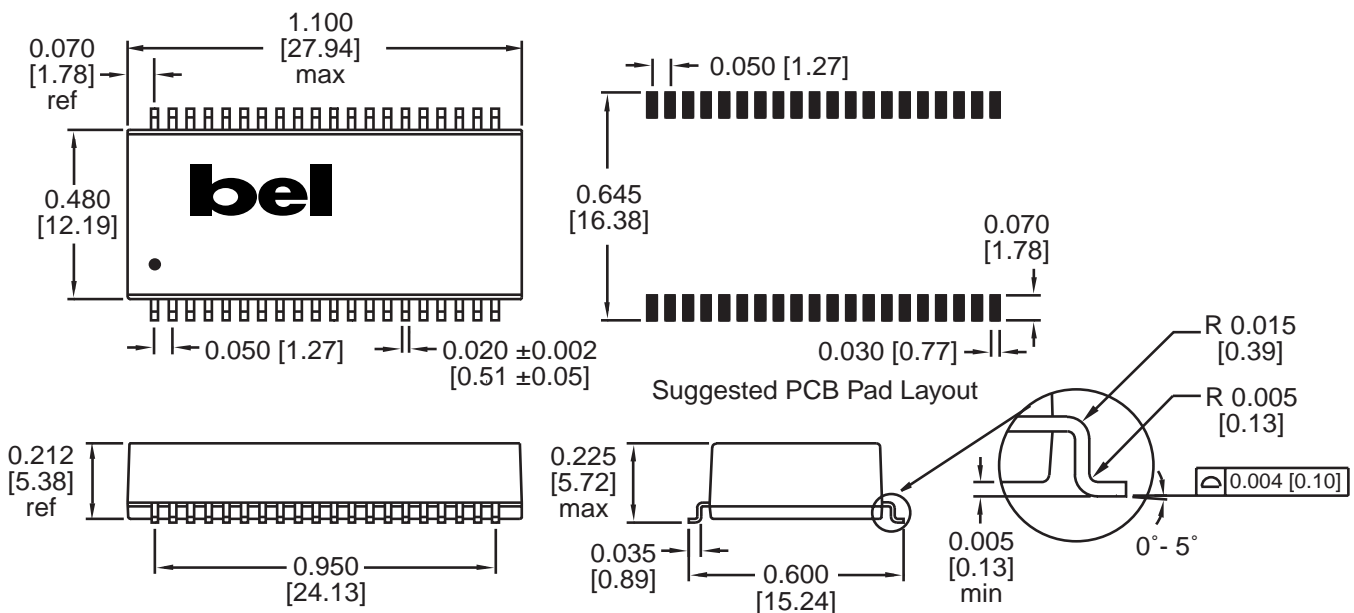

10BASE-T LAN MAGNETICS

Quad Transformer Modules

LM00501

- Transformer turns ratio RX 1 : 1 and TX 1CT : 1.41CT
- Filterless quad, four-port designs with common footprint and pinouts
- Optimized for use with stackable RJ-45 connectors
- Designs utilize standard 40 pin SMD packaging
- Low profile, surface mount packaging rated to 225° C peak IR reflow temperature
- Quad design offers best space, performance and cost efficiency
- Operating temperature 0° to 70° C
- Minimum interwinding breakdown voltage of 1500 Vrms

MECHANICAL

S553-2940-01
S553-2940-02
S553-2940-03
S553-2940-04
S553-2940-08
S553-2940-09
S553-5999-38
S553-5999-54

Dimensions are in inches [millimeters].
Standard dimension tolerance is ±0.005 [0.13] unless otherwise noted.