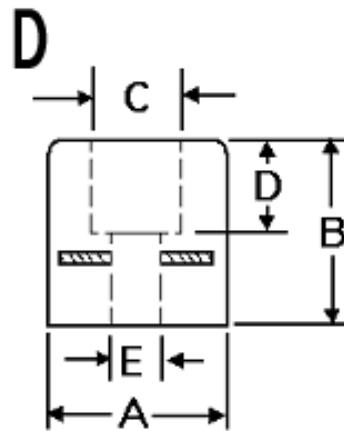

- Recessed Bumpers with a clearance hole for attachment offers a convenient protection for electrical equipment
- Rubber material is a Black Buna-S Synthetic Rubber(SBR), approximately 60 durometer
- Vinyl bumpers are made of Polyvinyl Chloride(PVC), and are available in -103 Black or -113 Grey. Add color number as suffix to part number
- Include molded-in steel washers for support
- Vinyl chassis feet have steel eyelet hole
- Alternative sizes and shapes are available in quantity from the factory

Inventory Search

Cross Reference

UPS Tracking

632 Arch Street, POB
726 Meadville, PA
16335 USA 814-724-
6440

[Contact Webmaster](#)

© June 6, 2005

| PART NO. | ILLUS. | MATERIALS & ACCESSORIES | SCREW CLR ID | O.D. | HEIGHT | RECESS DIA | RECESS DEPTH |
|----------|--------|-------------------------|--------------|--------|--------|------------|--------------|
| | | | E | A | B | C | DEPTH |
| 2190 | A | Rubber - Washer | 1/8 | 1/2 | 1/4 | 1/4 | 1/8 |
| 2462 | A | Rubber - Washer | 1/8 | 17/32 | 1/4 | 1/4 | 5/32 |
| 2463 | A | Rubber - Washer | 1/8 | 11/16 | 13/32 | 1/4 | 7/32 |
| 2136 | B | Rubber - Washer | 3/16 | 5/8 | 5/16 | 1/4 | 3/16 |
| 2464 | B | Rubber - Washer | 1/8 | 3/4 | 9/32 | 1/4 | 1/8 |
| 2135 | C | Rubber - Washer | 3/16 | 15/16 | 3/8 | 3/8 | 3/16 |
| 2139 | D | Rubber - Washer | 5/32 | 5/8 | 5/8 | 5/16 | 5/16 |
| 2465 | D | Rubber - Washer | 3/16 | 3/4 | 9/16 | 3/8 | 5/16 |
| 2137 | D | Rubber - Washer | 1/8 | 1" | 1" | 1/4 | 5/8 |
| 2181 | E | Vinyl - Eyelet | 7/64 | 9/16 | 3/8 | 7/32 | 3/16 |
| 2182 | E | Vinyl - Eyelet | 5/32 | 3/4 | 7/16 | 1/4 | 1/4 |
| 2179 | E | Vinyl - Eyelet | 3/16 | 7/8 | 5/16 | 13/32 | 3/16 |
| 2183 | E | Vinyl - Eyelet | 3/16 | 15/16 | 5/8 | 3/8 | 5/16 |
| 2180 | E | Vinyl - Eyelet | .190 | 1-1/16 | 7/16 | 15/32 | 7/32 |
| 2178 | N/A | Vinyl - Eyelet | 5/32 | 11/16 | 1/4 | 11/32 | 1/8 |