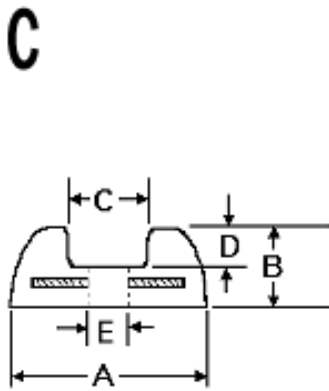

- Recessed Bumpers with a clearance hole for attachment offers a convenient protection for electrical equipment
- Rubber material is a Black Buna-S Synthetic Rubber(SBR), approximately 60 durometer
- Vinyl bumpers are made of Polyvinyl Chloride(PVC), and are available in -103 Black or -113 Grey. Add color number as suffix to part number
- Include molded-in steel washers for support
- Vinyl chassis feet have steel eyelet hole
- Alternative sizes and shapes are available in quantity from the factory

Inventory Search

Cross Reference

UPS Tracking

632 Arch Street, POB
726 Meadville, PA
16335 USA 814-724-
6440

[Contact Webmaster](#)

© June 6, 2005

| PART NO. | ILLUS. | MATERIALS & ACCESSORIES | SCREW CLR ID | O.D. | HEIGHT | RECESS DIA | RECESS DEPTH |
|----------|--------|-------------------------|--------------|--------|--------|------------|--------------|
| | | | E | A | B | C | DEPTH |
| 2190 | A | Rubber - Washer | 1/8 | 1/2 | 1/4 | 1/4 | 1/8 |
| 2462 | A | Rubber - Washer | 1/8 | 17/32 | 1/4 | 1/4 | 5/32 |
| 2463 | A | Rubber - Washer | 1/8 | 11/16 | 13/32 | 1/4 | 7/32 |
| 2136 | B | Rubber - Washer | 3/16 | 5/8 | 5/16 | 1/4 | 3/16 |
| 2464 | B | Rubber - Washer | 1/8 | 3/4 | 9/32 | 1/4 | 1/8 |
| 2135 | C | Rubber - Washer | 3/16 | 15/16 | 3/8 | 3/8 | 3/16 |
| 2139 | D | Rubber - Washer | 5/32 | 5/8 | 5/8 | 5/16 | 5/16 |
| 2465 | D | Rubber - Washer | 3/16 | 3/4 | 9/16 | 3/8 | 5/16 |
| 2137 | D | Rubber - Washer | 1/8 | 1" | 1" | 1/4 | 5/8 |
| 2181 | E | Vinyl - Eyelet | 7/64 | 9/16 | 3/8 | 7/32 | 3/16 |
| 2182 | E | Vinyl - Eyelet | 5/32 | 3/4 | 7/16 | 1/4 | 1/4 |
| 2179 | E | Vinyl - Eyelet | 3/16 | 7/8 | 5/16 | 13/32 | 3/16 |
| 2183 | E | Vinyl - Eyelet | 3/16 | 15/16 | 5/8 | 3/8 | 5/16 |
| 2180 | E | Vinyl - Eyelet | .190 | 1-1/16 | 7/16 | 15/32 | 7/32 |
| 2178 | N/A | Vinyl - Eyelet | 5/32 | 11/16 | 1/4 | 11/32 | 1/8 |