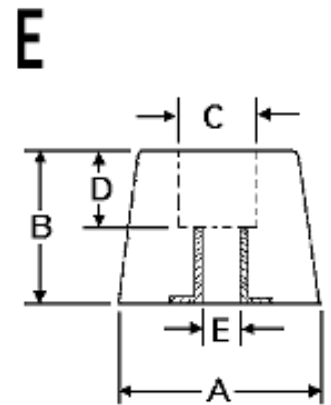

- Recessed Bumpers with a clearance hole for attachment offers a convenient protection for electrical equipment
- Rubber material is a Black Buna-S Synthetic Rubber(SBR), approximately 60 durometer
- Vinyl bumpers are made of Polyvinyl Chloride(PVC), and are available in -103 Black or -113 Grey. Add color number as suffix to part number
- Include molded-in steel washers for support
- Vinyl chassis feet have steel eyelet hole
- Alternative sizes and shapes are available in quantity from the factory

Inventory Search

Cross Reference

UPS Tracking

632 Arch Street, POB
726 Meadville, PA
16335 USA 814-724-
6440

[Contact Webmaster](#)

© June 6, 2005

| PART NO. | ILLUS. | MATERIALS & ACCESSORIES | SCREW CLR ID | O.D. | HEIGHT | RECESS DIA | RECESS DEPTH |
|----------|--------|-------------------------|--------------|--------|--------|------------|--------------|
| | | | E | A | B | C | DEPTH |
| 2190 | A | Rubber - Washer | 1/8 | 1/2 | 1/4 | 1/4 | 1/8 |
| 2462 | A | Rubber - Washer | 1/8 | 17/32 | 1/4 | 1/4 | 5/32 |
| 2463 | A | Rubber - Washer | 1/8 | 11/16 | 13/32 | 1/4 | 7/32 |
| 2136 | B | Rubber - Washer | 3/16 | 5/8 | 5/16 | 1/4 | 3/16 |
| 2464 | B | Rubber - Washer | 1/8 | 3/4 | 9/32 | 1/4 | 1/8 |
| 2135 | C | Rubber - Washer | 3/16 | 15/16 | 3/8 | 3/8 | 3/16 |
| 2139 | D | Rubber - Washer | 5/32 | 5/8 | 5/8 | 5/16 | 5/16 |
| 2465 | D | Rubber - Washer | 3/16 | 3/4 | 9/16 | 3/8 | 5/16 |
| 2137 | D | Rubber - Washer | 1/8 | 1" | 1" | 1/4 | 5/8 |
| 2181 | E | Vinyl - Eyelet | 7/64 | 9/16 | 3/8 | 7/32 | 3/16 |
| 2182 | E | Vinyl - Eyelet | 5/32 | 3/4 | 7/16 | 1/4 | 1/4 |
| 2179 | E | Vinyl - Eyelet | 3/16 | 7/8 | 5/16 | 13/32 | 3/16 |
| 2183 | E | Vinyl - Eyelet | 3/16 | 15/16 | 5/8 | 3/8 | 5/16 |
| 2180 | E | Vinyl - Eyelet | .190 | 1-1/16 | 7/16 | 15/32 | 7/32 |
| 2178 | N/A | Vinyl - Eyelet | 5/32 | 11/16 | 1/4 | 11/32 | 1/8 |