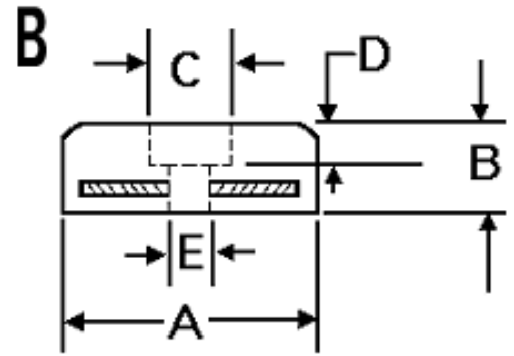

- Recessed Bumpers with a clearance hole for attachment offers a convenient protection for electrical equipment
- Rubber material is a Black Buna-S Synthetic Rubber(SBR), approximately 60 durometer
- Vinyl bumpers are made of Polyvinyl Chloride(PVC), and are available in -103 Black or -113 Grey. Add color number as suffix to part number
- Include molded-in steel washers for support
- Vinyl chassis feet have steel eyelet hole
- Alternative sizes and shapes are available in quantity from the factory

Inventory Search

Cross Reference

UPS Tracking

632 Arch Street, POB
726 Meadville, PA
16335 USA 814-724-
6440

[Contact Webmaster](#)

© June 6, 2005

| PART NO. | ILLUS. | MATERIALS & ACCESSORIES | SCREW CLR ID | O.D. | HEIGHT | RECESS DIA | RECESS DEPTH |
|----------|--------|-------------------------|--------------|--------|--------|------------|--------------|
| | | | E | A | B | C | DEPTH |
| 2190 | A | Rubber - Washer | 1/8 | 1/2 | 1/4 | 1/4 | 1/8 |
| 2462 | A | Rubber - Washer | 1/8 | 17/32 | 1/4 | 1/4 | 5/32 |
| 2463 | A | Rubber - Washer | 1/8 | 11/16 | 13/32 | 1/4 | 7/32 |
| 2136 | B | Rubber - Washer | 3/16 | 5/8 | 5/16 | 1/4 | 3/16 |
| 2464 | B | Rubber - Washer | 1/8 | 3/4 | 9/32 | 1/4 | 1/8 |
| 2135 | C | Rubber - Washer | 3/16 | 15/16 | 3/8 | 3/8 | 3/16 |
| 2139 | D | Rubber - Washer | 5/32 | 5/8 | 5/8 | 5/16 | 5/16 |
| 2465 | D | Rubber - Washer | 3/16 | 3/4 | 9/16 | 3/8 | 5/16 |
| 2137 | D | Rubber - Washer | 1/8 | 1" | 1" | 1/4 | 5/8 |
| 2181 | E | Vinyl - Eyelet | 7/64 | 9/16 | 3/8 | 7/32 | 3/16 |
| 2182 | E | Vinyl - Eyelet | 5/32 | 3/4 | 7/16 | 1/4 | 1/4 |
| 2179 | E | Vinyl - Eyelet | 3/16 | 7/8 | 5/16 | 13/32 | 3/16 |
| 2183 | E | Vinyl - Eyelet | 3/16 | 15/16 | 5/8 | 3/8 | 5/16 |
| 2180 | E | Vinyl - Eyelet | .190 | 1-1/16 | 7/16 | 15/32 | 7/32 |
| 2178 | N/A | Vinyl - Eyelet | 5/32 | 11/16 | 1/4 | 11/32 | 1/8 |