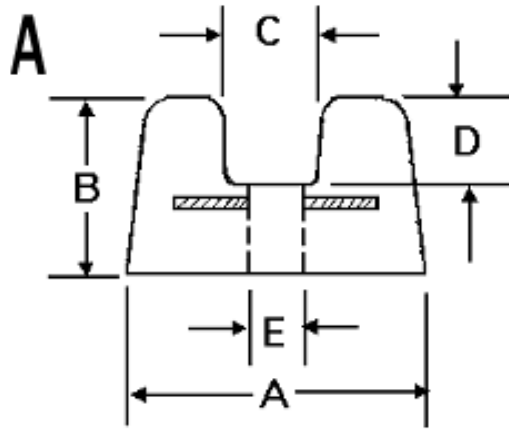

- Recessed Bumpers with a clearance hole for attachment offers a convenient protection for electrical equipment
- Rubber material is a Black Buna-S Synthetic Rubber(SBR), approximately 60 durometer
- Vinyl bumpers are made of Polyvinyl Chloride(PVC), and are available in -103 Black or -113 Grey. Add color number as suffix to part number
- Include molded-in steel washers for support
- Vinyl chassis feet have steel eyelet hole
- Alternative sizes and shapes are available in quantity from the factory

Inventory Search

Cross Reference

UPS Tracking

632 Arch Street, POB
726 Meadville, PA
16335 USA 814-724-
6440

[Contact Webmaster](#)

© June 6, 2005

| PART NO. | ILLUS. | MATERIALS & ACCESSORIES | SCREW CLR ID | O.D. | HEIGHT | RECESS DIA | RECESS DEPTH |
|----------|--------|-------------------------|--------------|--------|--------|------------|--------------|
| | | | E | A | B | C | DEPTH |
| 2190 | A | Rubber - Washer | 1/8 | 1/2 | 1/4 | 1/4 | 1/8 |
| 2462 | A | Rubber - Washer | 1/8 | 17/32 | 1/4 | 1/4 | 5/32 |
| 2463 | A | Rubber - Washer | 1/8 | 11/16 | 13/32 | 1/4 | 7/32 |
| 2136 | B | Rubber - Washer | 3/16 | 5/8 | 5/16 | 1/4 | 3/16 |
| 2464 | B | Rubber - Washer | 1/8 | 3/4 | 9/32 | 1/4 | 1/8 |
| 2135 | C | Rubber - Washer | 3/16 | 15/16 | 3/8 | 3/8 | 3/16 |
| 2139 | D | Rubber - Washer | 5/32 | 5/8 | 5/8 | 5/16 | 5/16 |
| 2465 | D | Rubber - Washer | 3/16 | 3/4 | 9/16 | 3/8 | 5/16 |
| 2137 | D | Rubber - Washer | 1/8 | 1" | 1" | 1/4 | 5/8 |
| 2181 | E | Vinyl - Eyelet | 7/64 | 9/16 | 3/8 | 7/32 | 3/16 |
| 2182 | E | Vinyl - Eyelet | 5/32 | 3/4 | 7/16 | 1/4 | 1/4 |
| 2179 | E | Vinyl - Eyelet | 3/16 | 7/8 | 5/16 | 13/32 | 3/16 |
| 2183 | E | Vinyl - Eyelet | 3/16 | 15/16 | 5/8 | 3/8 | 5/16 |
| 2180 | E | Vinyl - Eyelet | .190 | 1-1/16 | 7/16 | 15/32 | 7/32 |
| 2178 | N/A | Vinyl - Eyelet | 5/32 | 11/16 | 1/4 | 11/32 | 1/8 |