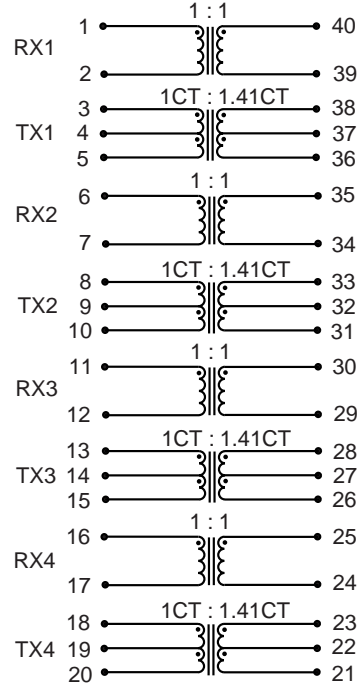

10BASE-T LAN MAGNETICS

Quad Transformer Modules

LM00501

- Transformer turns ratio RX 1 : 1 and TX 1CT : 1.41CT
- Filterless quad, four-port designs with common footprint and pinouts
- Optimized for use with stackable RJ-45 connectors
- Designs utilize standard 40 pin SMD packaging
- Low profile, surface mount packaging rated to 225° C peak IR reflow temperature
- Quad design offers best space, performance and cost efficiency
- Operating temperature 0° to 70° C
- Minimum interwinding breakdown voltage of 1500 Vrms

ELECTRICAL SPECIFICATIONS AT 25° C

Part Number	OCL Inductance μ H min	Insertion Loss dB max	Return Loss dB min	Common to Common Mode Rejection dB min		Crosstalk dB min
		1MHz to 10MHz	1MHz to 10MHz	10MHz to 30MHz	100MHz	1MHz to 10MHz
Transformers Only						
S553-2940-02	100	-1.0	-18	---	---	-40
S553-5999-54	100	-1.0	-18	---	---	-40
Transformers and Common Mode Chokes						
S553-2940-01	100	-1.0	-18	-40	-30	-40
S553-2940-03	100	-1.0	-18	-40	-30	-40
S553-2940-04	100	-1.0	-18	-40	-30	-40
S553-2940-08	100	-1.0	-18	-40	-30	-40
S553-2940-09	100	-1.0	-18	-40	-30	-40
S553-5999-38	100	-1.0	-18	-40	-30	-40

©2001 Bel Fuse Inc. Specifications subject to change without notice. 09.01

LM00501

SCHEMATICS

S553-2940-02

S553-5999-54

S553-2940-01

S553-2940-03

©2001 Bel Fuse Inc. Specifications subject to change without notice. 09.01

MECHANICAL

S553-2940-01
S553-2940-02
S553-2940-03
S553-2940-04
S553-2940-08
S553-2940-09
S553-5999-38
S553-5999-54

Dimensions are in inches [millimeters].
Standard dimension tolerance is ±0.005 [0.13] unless otherwise noted.