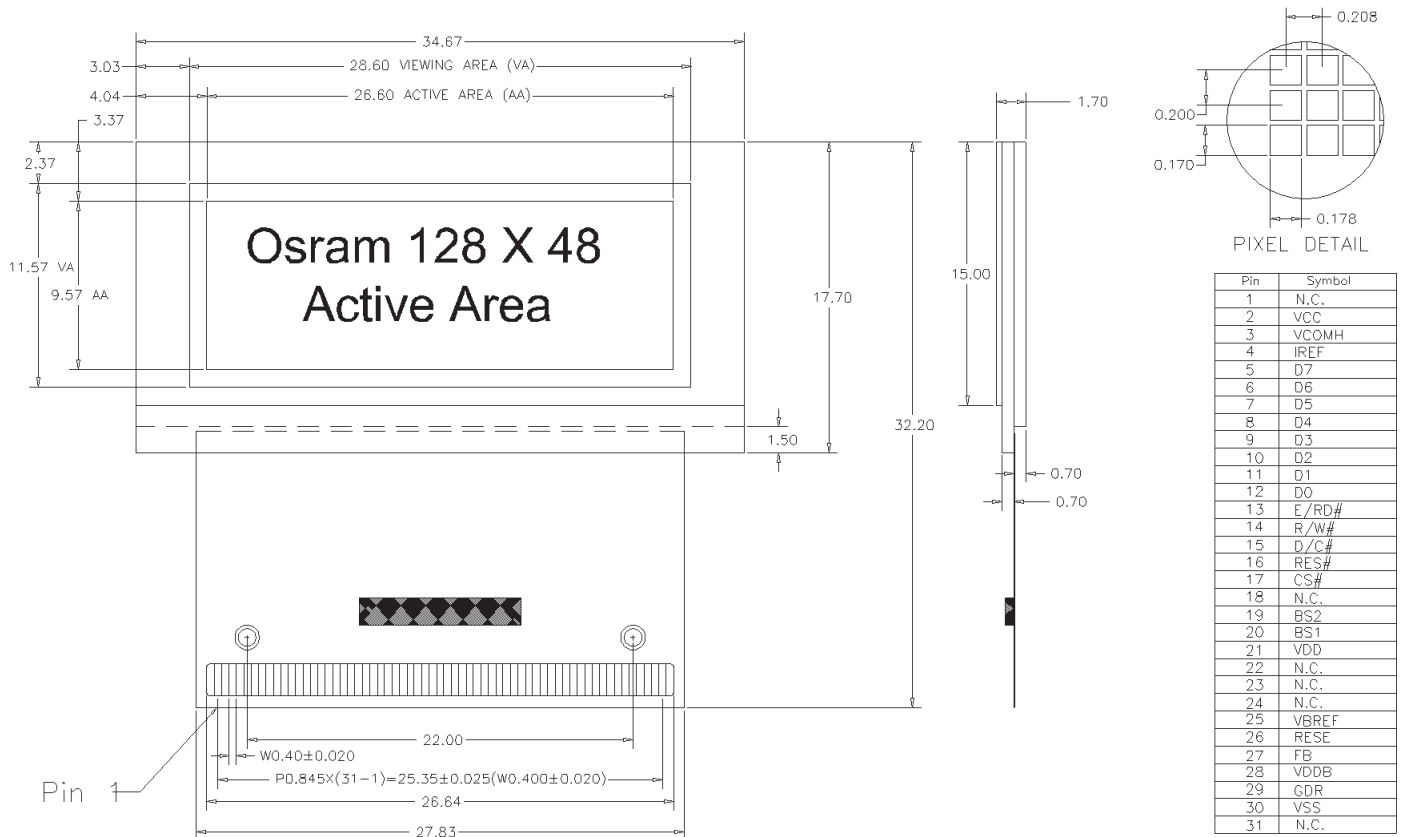

### Specifications

Display Format	128 Columns x 48 Rows				
Diagonal	1.1 inch				
Pixel Pitch	0.208 (H) mm x 0.200 (W) mm				
Color, Luminance & Lifetime	Color On Demand	CIE x	CIE y	cd/m <sup>2</sup>	Lifetime hrs, 25°C
	Elegance Yellow	0.46	0.54	100/200*	40K/10K*
	Lime Green	0.37	0.62	120	10K
	Tiger Orange	0.63	0.37	60	10K
	Galaxy White	0.25	0.25	50	TBA
	Ocean Blue	0.14	0.17	30	TBA
Grayscale	1 bit (contact OSRAM for 4 bit option)				
Active Area	26.60 (W) X 9.57 (H) mm				
Module Size	34.67 (W) X 32.20 (H) X 1.70 (T) mm				
Viewing Angle	180°				
Contrast Ratio	2000:1 dark ambient				
Temperature	-30°C to +70°C Operating				
Voltage	2.4V – 3.5V (Logic) 12V – 13V (OLED Supply)				
Power	0.05 mW (Sleep Mode)				
Interface	Parallel or Serial, TAB interconnect				
Driver	SSD1303/SDD0323 on TAB				
Weight	2.25g nominal				

# Mechanical Dimensions and Pin Description