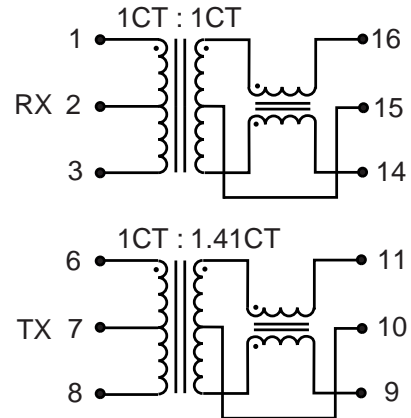

10BASE-T LAN MAGNETICS

Single Port Transformer Modules

LM00504

- Transformer turns ratio RX 1CT : 1CT and TX 1CT : 1.41CT
- Single-port modules available with and without common mode chokes
- Utilizes standard packaging
- Low profile, surface mount packaging rated to 225° C peak IR reflow temperature
- Operating temperature 0° to 70° C
- Minimum interwinding breakdown voltage of 1500 Vrms

ELECTRICAL SPECIFICATIONS AT 25° C

Part Number	Insertion Loss dB max	OCL μH min	Return Loss dB min	Common to Common Mode Rejection dB min		Crosstalk dB min
	1MHz to 10MHz		1MHz to 10MHz	10MHz to 30MHz	30MHz to 100MHz	1MHz to 10MHz
Transformers Only						
A553-0716-00	-1.0	140	-18	---	---	-40
S553-0716-00	-1.0	140	-18	---	---	-40
Transformers and Common Mode Chokes						
S553-5999-08	-1.0	110	-15	-40	-30	-40
S553-5999-37	-1.0	200	-15	-40	-30	-40
S556-5999-26	-1.0	110	-15	-40	-30	-40

LM00504

SCHEMATICS

A553-0716-00
S553-0716-00

S553-5999-08

S553-5999-37

S556-5999-26

10BASE-T LAN MAGNETICS

Single Port Transformer Modules

LM00504

MECHANICALS

A553-0716-00

Dimensions are in inches [millimeters].
Standard dimension tolerance is ± 0.005 [0.13] unless otherwise noted.

S553-0716-00
S553-5999-08
S553-5999-37

Dimensions are in inches [millimeters].
Standard dimension tolerance is ± 0.005 [0.13] unless otherwise noted.