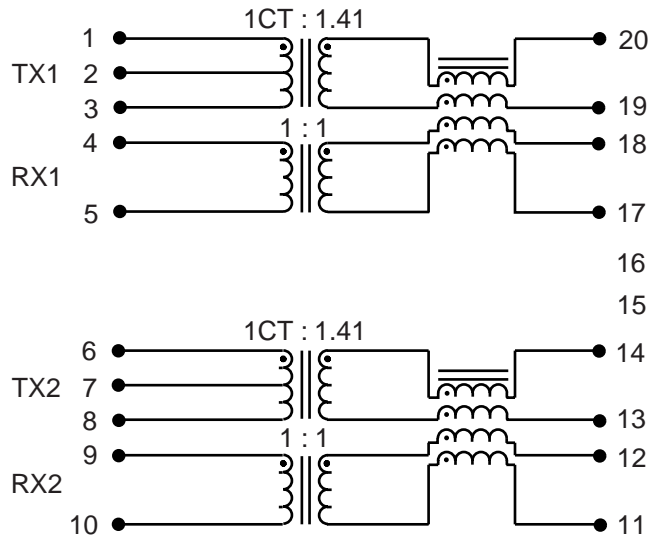

SCHEMATICS

S553-5841-14