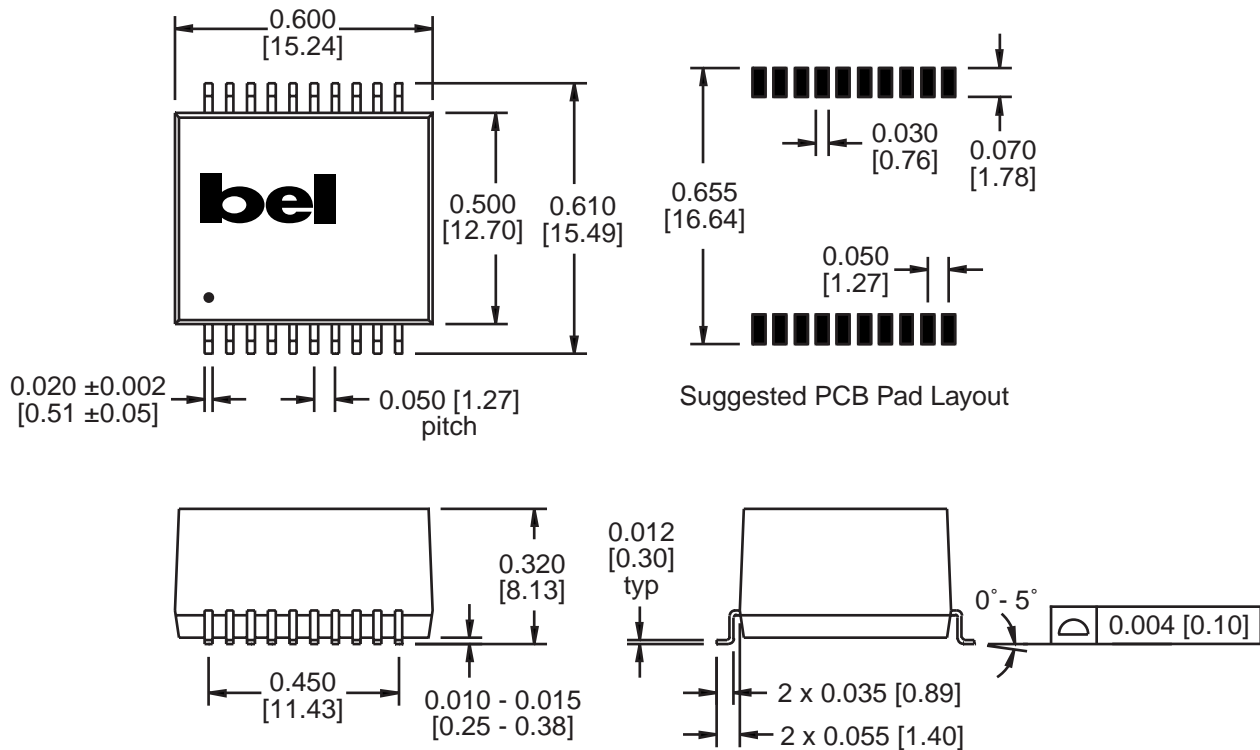

MECHANICALS

S553-5841-14
S556-5841-09

Dimensions are in inches [millimeters].
Standard dimension tolerance is ± 0.010 [0.25] unless otherwise noted.

CORPORATE

Bel Fuse Inc.
206 Van Vorst Street
Jersey City, NJ 07302
Tel 201-432-0463
Fax 201-432-9542
www.belfuse.com

L5-14

FAR EAST

Bel Fuse Ltd.
8F / 8 Luk Hop Street
San Po Kong
Kowloon, Hong Kong
Tel 852-2328-5515
Fax 852-2352-3706
www.belfuse.com

EUROPE

Bel Fuse Europe Ltd.
Preston Technology Management Centre
Marsh Lane, Suite G7, Preston
Lancashire, PR1 8UD, U.K.
Tel 44-1772-556601
Fax 44-1772-888366
www.belfuse.com