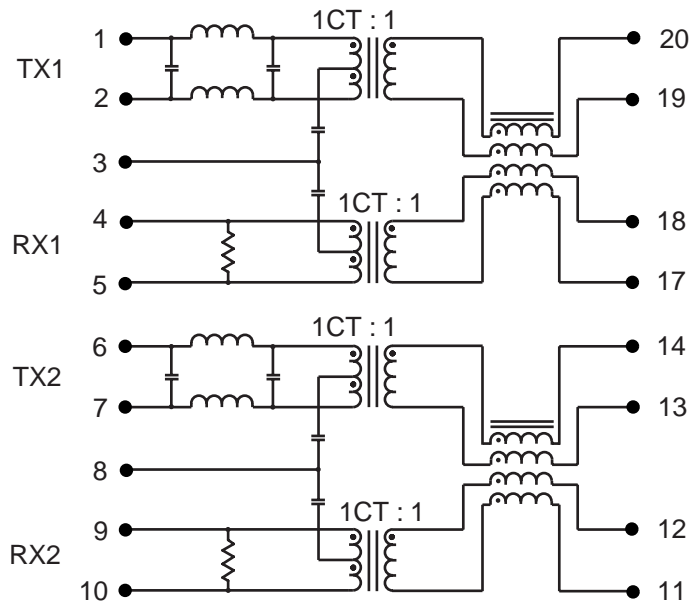

## Dual Transformer Modules

LM00503

- Dual designs for two-port configurations maximize space and cost efficiencies
- S556-5999-30 includes inductors for use with additional differential filtering
- Low profile, surface mount packaging rated to 225° C peak IR reflow temperature
- Operating temperature 0° to 70° C
- Minimum interwinding breakdown voltage of 1500 Vrms

### SCHEMATICS

©2001 Bel Fuse Inc. Specifications subject to change without notice. 09.01

### SCHEMATICS

S553-5841-14

S556-5841-09