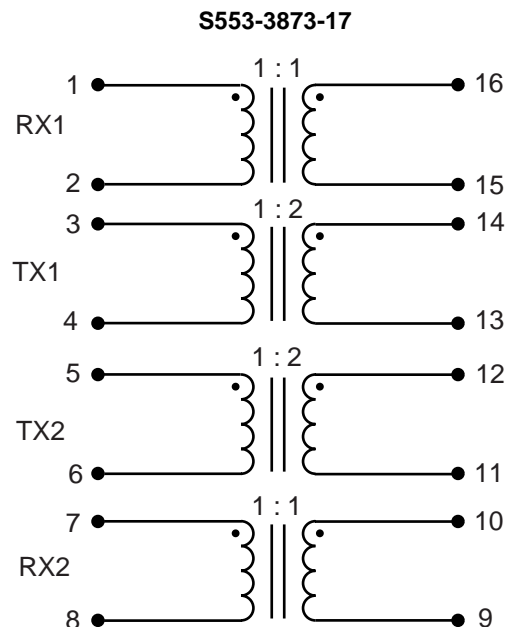

10BASE-T LAN MAGNETICS

Dual Transformer Modules

LM00503

- Dual designs for two-port configurations maximize space and cost efficiencies
- S556-5999-30 includes inductors for use with additional differential filtering
- Low profile, surface mount packaging rated to 225° C peak IR reflow temperature
- Operating temperature 0° to 70° C
- Minimum interwinding breakdown voltage of 1500 Vrms

ELECTRICAL SPECIFICATIONS AT 25° C

Part Number	Turns Ratio ±2%		Insertion Loss dB max 1MHz to 10MHz	Return Loss dB min 5MHz to 10MHz	Common to Common Mode Rejection dB min		Crosstalk dB min 1MHz to 10MHz
	TX	RX			10MHz to 30MHz	30MHz to 100MHz	
S553-3873-17	1 : 2	1 : 1	-0.8	-20	---	---	-40
S553-5841-14	1CT : 1.41	1 : 1	-1.0	-15	-40	-30	-35
S556-5841-09	1CT : 1	1CT : 1	-1.0	-20	-40	-30	-40
S556-5999-30	1 : 2	1 : 1	-0.5	-20	---	---	-40

SCHEMATICS

©2001 Bel Fuse Inc. Specifications subject to change without notice. 09.01