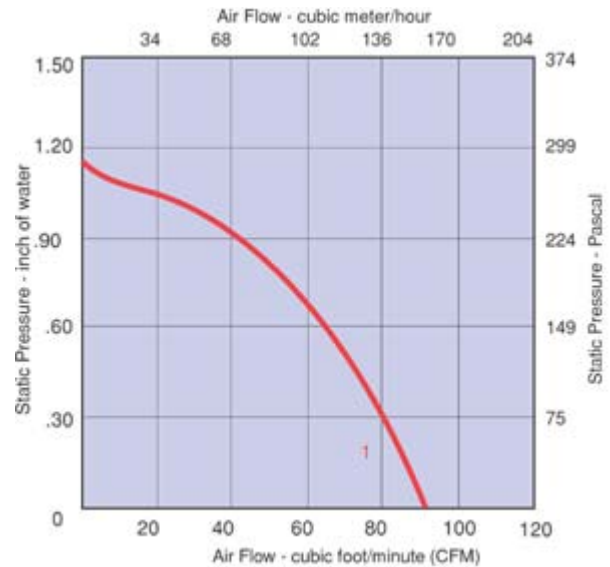

RER101 Series Motorized Impeller

Part Number	CFM @ 0	Curve	Volts	Voltage Range	Power (W)	Power (W)	Max Ambient Temp C	Wgt. (lbs)	Type Of Bearing	Features
RER101-36/12/12P	90	1	12	11 to 13	13.5	69	55	0.56	Ball	Leads
RER101-36/48/2P	90	1	48	43 to 53	13.5	69	55	0.56	Ball	Leads