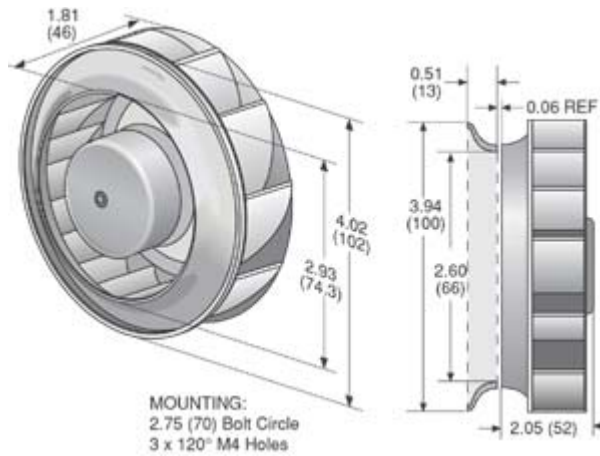

RER101 Series Motorized Impeller

Part Number	CFM @ 0	Curve	Volts	Voltage Range	Power (W)	Power (W)	Max Ambient Temp C	Wgt. (lbs)	Type Of Bearing	Features
RER101-36/12/12P	90	1	12	11 to 13	13.5	69	55	0.56	Ball	Leads
RER101-36/48/2P	90	1	48	43 to 53	13.5	69	55	0.56	Ball	Leads