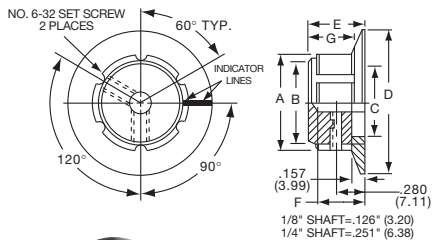

KAS SERIES

Tyco 6 Flute Design with Aluminum Skirt and Indicator Lines									
Electronics	Alcoswitch	Color	A	B	C	D	E	F	G
2-1437621-8	KAS500A1/8	Natural	.500(12.7)	.430(10.9)	.380(9.65)	.740(18.8)	.630(16.0)	.510(13.0)	.430(10.9)
2-1437621-7	KAS500A1/4	Natural	.500(12.7)	.430(10.9)	.380(9.65)	.740(18.8)	.630(16.0)	.510(13.0)	.430(10.9)
3-1437621-0	KAS500B1/8	Black	.500(12.7)	.430(10.9)	.380(9.65)	.740(18.8)	.630(16.0)	.510(13.0)	.430(10.9)
2-1437621-9	KAS500B1/4	Black	.500(12.7)	.430(10.9)	.380(9.65)	.740(18.8)	.630(16.0)	.510(13.0)	.430(10.9)
3-1437621-1	KAS700A1/4	Natural	.750(19.1)	.650(16.5)	.590(15.0)	1.14(29.0)	.630(16.0)	.510(13.0)	.430(10.9)
3-1437621-2	KAS700B1/4	Black	.750(19.1)	.650(16.5)	.590(15.0)	1.14(29.0)	.630(16.0)	.510(13.0)	.430(10.9)
3-1437621-3	KAS900A1/4	Natural	.940(23.9)	.820(20.8)	.710(18.0)	1.40(35.6)	.630(16.0)	.510(13.0)	.430(10.9)
3-1437621-4	KAS900B1/4	Black	.940(23.9)	.820(20.8)	.710(18.0)	1.40(35.6)	.630(16.0)	.510(13.0)	.430(10.9)

K4

Catalog 1308390
Issued 9-04

www.tycoelectronics.com

Dimensions are in inches and millimeters unless otherwise specified. Values in parentheses or brackets are metric equivalents.

Dimensions are shown for reference purposes only. Specifications subject to change.

USA: 1-800-522-6752
Canada: 1-905-470-4425
Mexico: 01-800-733-8926
C. America: 52-55-5-729-0425

South America: 55-11-3611-1514
Hong Kong: 852-2735-1628
Japan: 81-44-844-8013
UK: 44-141-810-8967