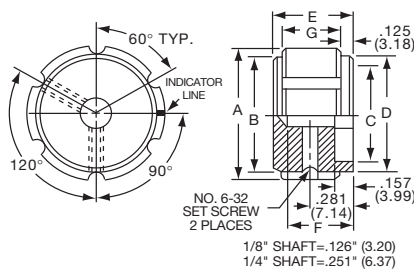

KA700B1/4

Tyco 6 Flute Design with Indicator Line									
Electronics	Alcoswitch	Color	A	B	C	D	E	F	G
2-1437621-0	KA500A1/8	Natural	.500(12.7)	.430(10.9)	.375(9.53)	.430(10.9)	.625(15.9)	.512(13.0)	.430(10.9)
1-1437621-9	KA500A1/4	Natural	.500(12.7)	.430(10.9)	.375(9.53)	.430(10.9)	.625(15.9)	.512(13.0)	.430(10.9)
2-1437621-2	KA500B1/8	Black	.500(12.7)	.430(10.9)	.375(9.53)	.430(10.9)	.625(15.9)	.512(13.0)	.430(10.9)
2-1437621-1	KA500B1/4	Black	.500(12.7)	.430(10.9)	.375(9.53)	.430(10.9)	.625(15.9)	.512(13.0)	.430(10.9)
2-1437621-3	KA700A1/4	Natural	.750(19.1)	.655(16.6)	.590(15.0)	.655(16.6)	.625(15.9)	.512(13.0)	.430(10.9)
2-1437621-4	KA700B1/4	Black	.750(19.1)	.655(16.6)	.590(15.0)	.655(16.6)	.625(15.9)	.512(13.0)	.430(10.9)
2-1437621-5	KA900A1/4	Natural	.937(23.8)	.817(20.8)	.700(17.8)	.817(20.8)	.625(15.9)	.512(13.0)	.430(10.9)
2-1437621-6	KA900B1/4	Black	.937(23.8)	.817(20.8)	.700(17.8)	.817(20.8)	.625(15.9)	.512(13.0)	.430(10.9)
	KA1250A1/4	Natural	1.25(31.8)	1.11(28.2)	.985(25.0)	1.11(28.2)	.750(19.1)	.630(16.0)	.554(14.1)
1-1437621-8	KA1250B1/4	Black	1.25(31.8)	1.11(28.2)	.985(25.0)	1.11(28.2)	.750(19.1)	.630(16.0)	.554(14.1)