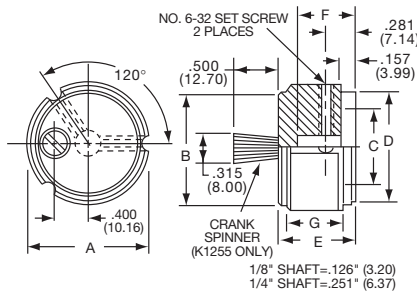

Knobs, Machined Aluminum

K SERIES

K700B1/4

Tyco 3 Flute Design with and without Indicator Line									
Electronics	Alcoswitch	Color	A	B	C	D	E	F	G
1437621-7	K500A1/8	Natural	.500(12.7)	.430(10.9)	.374(9.50)	.430(10.9)	.625(15.9)	.429(10.9)	.512(13.0)
1437621-6	K500A1/4	Natural	.500(12.7)	.430(10.9)	.374(9.50)	.430(10.9)	.625(15.9)	.429(10.9)	.512(13.0)
1437621-9	K500B1/8	Black	.500(12.7)	.430(10.9)	.374(9.50)	.430(10.9)	.625(15.9)	.429(10.9)	.512(13.0)
1437621-8	K500B1/4	Black	.500(12.7)	.430(10.9)	.374(9.50)	.430(10.9)	.625(15.9)	.429(10.9)	.512(13.0)
1-1437621-0	K700A1/4	Natural	.740(18.8)	.655(16.6)	.591(15.0)	.655(16.6)	.625(15.9)	.429(10.9)	.512(13.0)
1-1437621-1	K700B1/4	Black	.740(18.8)	.655(16.6)	.591(15.0)	.655(16.6)	.625(15.9)	.429(10.9)	.512(13.0)
1-1437621-3	K900A1/4	Natural	.937(23.8)	.817(20.8)	.709(18.0)	.817(20.8)	.625(15.9)	.429(10.9)	.512(13.0)
1-1437621-4	K900B1/4	Black	.937(23.8)	.817(20.8)	.709(18.0)	.8827(20.8)	.625(15.9)	.429(10.9)	.512(13.0)
1437621-2	K1250A1/4	Natural	1.25(31.8)	1.11(28.2)	.984(25.0)	1.11(28.2)	.750(19.1)	.554(14.1)	.630(16.00)
1437621-3	K1250B1/4	Black	1.25(31.8)	1.11(28.2)	.984(25.0)	1.11(28.2)	.750(19.1)	.554(14.1)	.630(16.00)
Less Indicator									
1437621-4	K1251B1/4	Black	1.25(31.8)	1.11(28.2)	.984(25.0)	1.11(28.2)	.750(19.1)	.554(14.1)	.630(16.00)
With Crank Spinner + Less Indicator									
	K1255A1/4	Natural	1.25(21.8)	1.11(28.2)	.984(25.0)	1.11(28.2)	.750(19.1)	.554(14.1)	.630(16.00)
1437621-5	K1255B1/4	Black	1.25(31.8)	1.11(28.2)	.984(25.0)	1.11(28.2)	.750(19.1)	.554(14.1)	.630(16.00)

K4

Catalog 1308390
Issued 9-04

www.tycoelectronics.com

Dimensions are in inches and millimeters unless otherwise specified. Values in parentheses or brackets are metric equivalents.

Dimensions are shown for reference purposes only. Specifications subject to change.