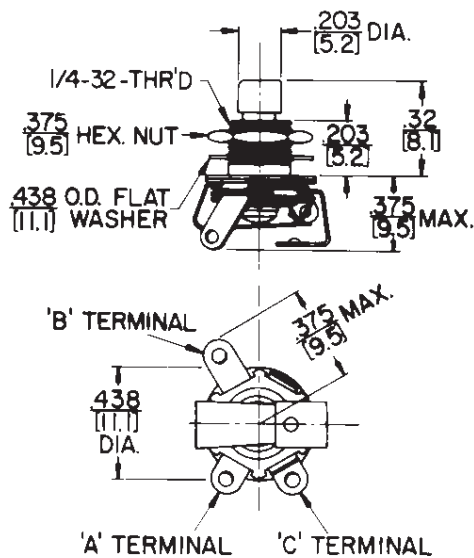

SWITCHCRAFT, INC. 5555 N. Elston Ave.
Chicago, IL 60630 • 773 792-2700 • FAX: 773 792-2129
www.switchcraft.com

Tiny-Switch® SWITCHES

SERIES 950, 960

PART NUMBERS

Pushbutton Color/Part Number		Circuit	Schematic
Red	Black		
951	961	1-A, SPST, (N.O.)	
◇ 952	◇ 962	1-B, SPST, (N.C.)	
953	963	1-C, SPDT	

◇ Special order only; contact Switchcraft for price and delivery.

SERIES 950 & 960

DIMENSIONS ARE FOR REFERENCE ONLY

Inch
(mm)