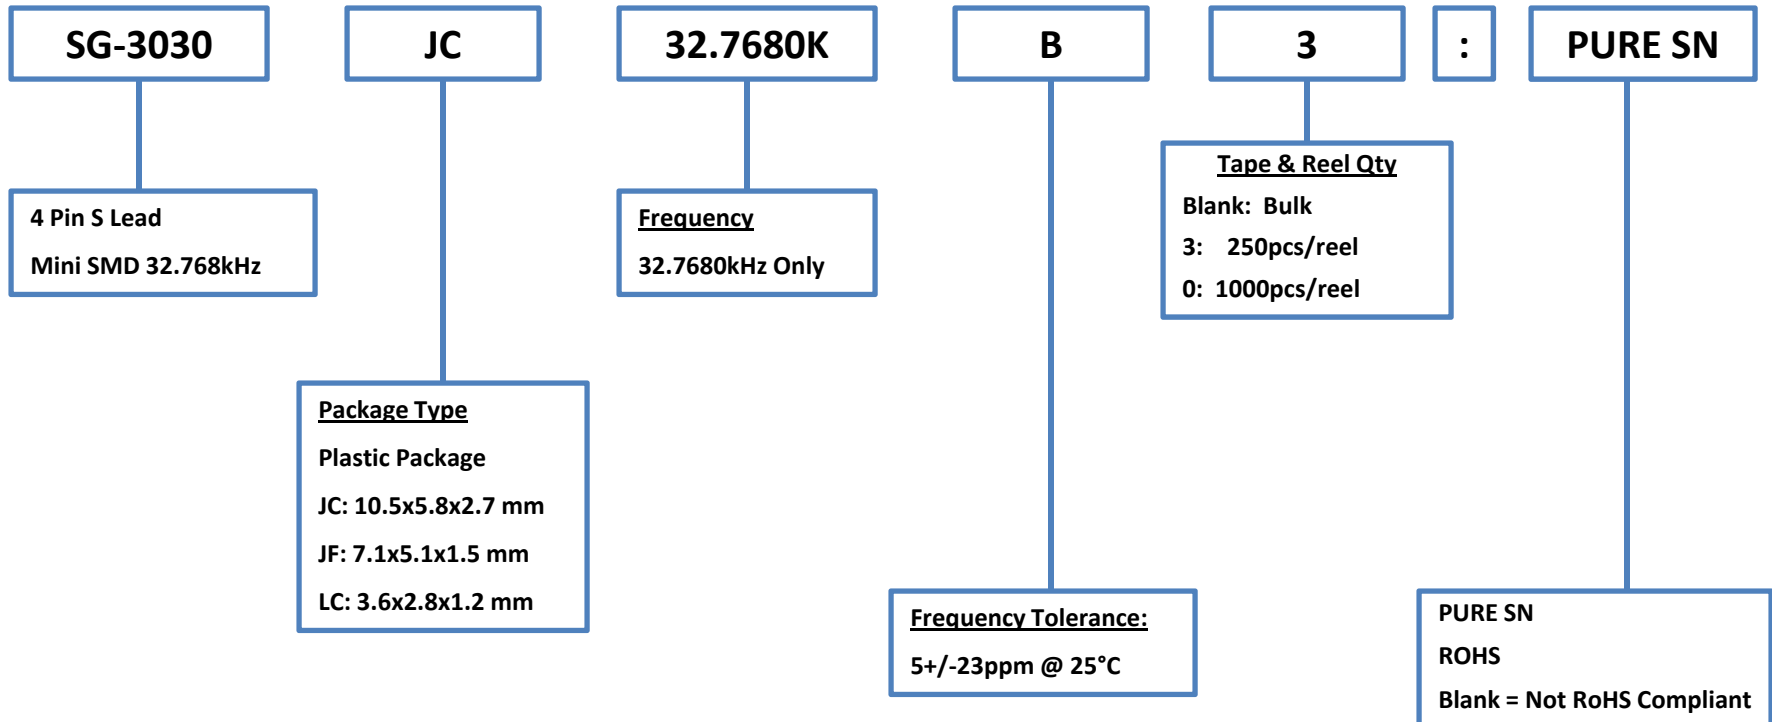

Product Configuration System

Crystal Oscillators - SPXO

Note: All LC packages are RoHS Compliant, Pure SN