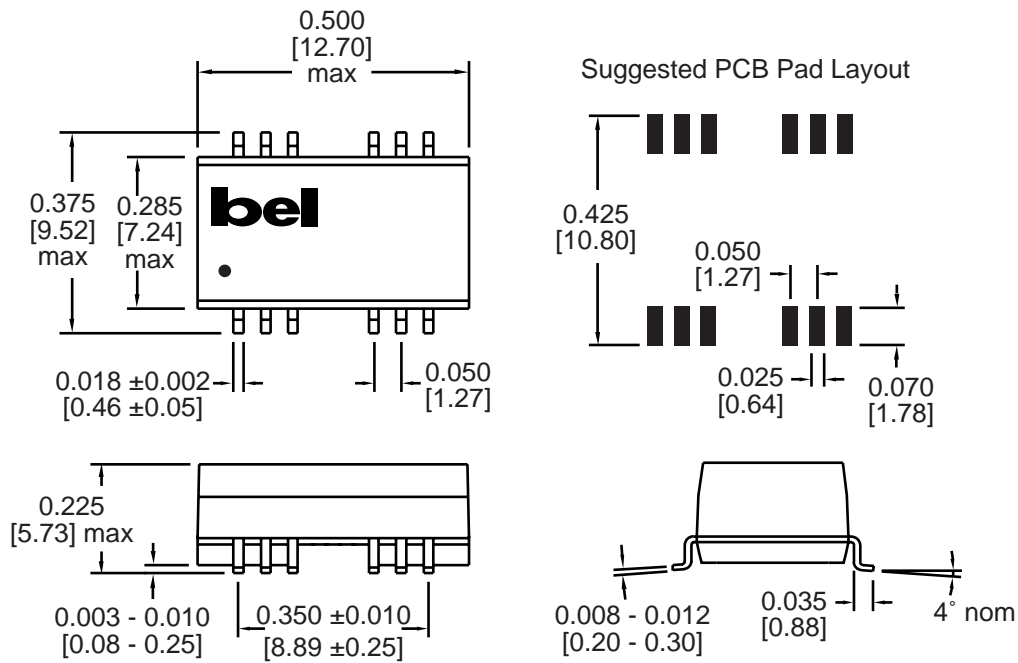

MECHANICALS

S556-5999-26

Dimensions are in inches [millimeters].
Standard dimension tolerance is ± 0.005 [0.13] unless otherwise noted.

CORPORATE

Bel Fuse Inc.
206 Van Vorst Street
Jersey City, NJ 07302
Tel 201-432-0463
Fax 201-432-9542
www.belfuse.com

L5-18

FAR EAST

Bel Fuse Ltd.
8F / 8 Luk Hop Street
San Po Kong
Kowloon, Hong Kong
Tel 852-2328-5515
Fax 852-2352-3706
www.belfuse.com

EUROPE

Bel Fuse Europe Ltd.
Preston Technology Management Centre
Marsh Lane, Suite G7, Preston
Lancashire, PR1 8UD, U.K.
Tel 44-1772-556601
Fax 44-1772-888366
www.belfuse.com