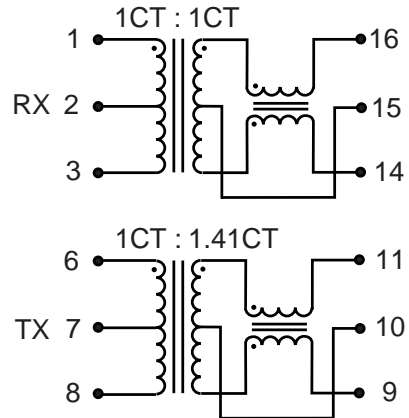

S553-5999-08