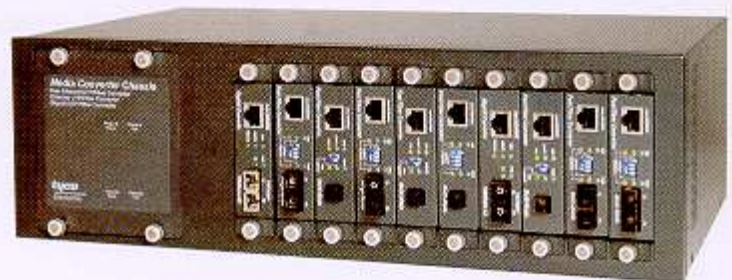

Description

Part Number

10 Slot Chassis System with 1 Power Unit
Spare/Redundant AC Power Unit for Chassis

1591032-1
1591034-0