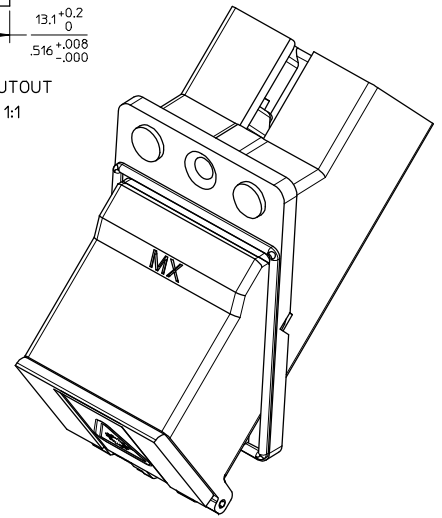

ADAPTER P/N	ADAPTER TYPE	HOUSING COLOR
1061164500	SINGLE MODE	BLUE
1061164510	MULTIMODE	BEIGE
1061164520	APC	GREEN

M2x0.4  
4mm LONG FLATHEAD  
SCREW RECOMMENDED

PANEL CUTOUT  
SCALE 1:1

NOTE:  
ALL ADAPTER DIMENSIONS ARE FOR REFERENCE ONLY

ENTER DESCRIPTION EC NO: MF2008-0308 DRAWN BY: DRW:WAP/ZNER CHKD: 2008/02/07 APPR: LGUMIN 2008/02/14	QUALITY SYMBOLS ▽=0 ▽=0	GENERAL TOLERANCES (UNLESS SPECIFIED)		DIMENSION STYLE MM/IN	SCALE 4:1	DESIGN UNITS METRIC	THIRD ANGLE PROJECTION		
		4 PLACES ± --- ± ---	3 PLACES ± --- ± ---	2 PLACES ± --- ± ---	1 PLACE ± --- ± ---	DRAWN BY SERNST	DATE 2006/06/23	TITLE SC 45 DEGREE EMI ADAPTER SCREW MOUNT VERSION	
		ANGULAR ± 1 °				CHECKED BY DSZILAGYI	DATE 2006/07/12	MOLEX INCORPORATED	
		DRAFT WHERE APPLICABLE MUST REMAIN WITHIN DIMENSIONS				APPROVED BY SMIGO	DATE 2006/07/12	MATERIAL NO. SEE TABLE	DOCUMENT NO. SD-106116-4500
THIS DRAWING CONTAINS INFORMATION THAT IS PROPRIETARY TO MOLEX INCORPORATED AND SHOULD NOT BE USED WITHOUT WRITTEN PERMISSION									