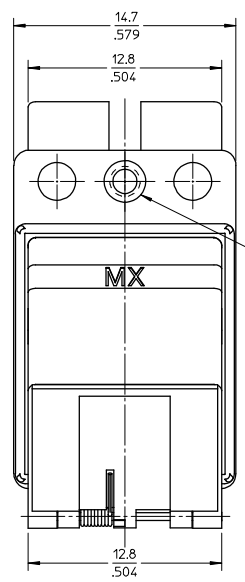

ADAPTER P/N	ADAPTER TYPE	HOUSING COLOR
1061164500	SINGLE MODE	BLUE
1061164510	MULTIMODE	BEIGE
1061164520	APC	GREEN

M2x0.4  
4mm LONG FLATHEAD  
SCREW RECOMMENDED

PANEL CUTOUT  
SCALE 1:1

NOTE:  
ALL ADAPTER DIMENSIONS ARE FOR REFERENCE ONLY

ENTER DESCRIPTION EC NO: MF2008-0308 DRAWN BY: DRW:WAP/ZNER CHKD: 2008/02/07 APPR: LGUMIN 2008/02/14	QUALITY SYMBOLS ▽=0 ▽=0	GENERAL TOLERANCES (UNLESS SPECIFIED)		DIMENSION STYLE MM/IN	SCALE 4:1	DESIGN UNITS METRIC	THIRD ANGLE PROJECTION		
		4 PLACES ± --- ± ---	3 PLACES ± --- ± ---	2 PLACES ± --- ± ---	1 PLACE ± --- ± ---	DRAWN BY SERNST	DATE 2006/06/23	TITLE SC 45 DEGREE EMI ADAPTER SCREW MOUNT VERSION	
		ANGULAR ± 1 °				CHECKED BY DSZILAGYI	DATE 2006/07/12	MOLEX INCORPORATED	
		DRAFT WHERE APPLICABLE MUST REMAIN WITHIN DIMENSIONS				APPROVED BY SMIGO	DATE 2006/07/12	MATERIAL NO. SEE TABLE	DOCUMENT NO. SD-106116-4500
THIS DRAWING CONTAINS INFORMATION THAT IS PROPRIETARY TO MOLEX INCORPORATED AND SHOULD NOT BE USED WITHOUT WRITTEN PERMISSION									