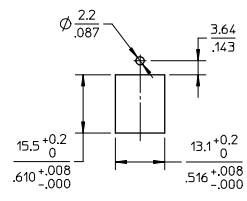

ADAPTER P/N	ADAPTER TYPE	HOUSING COLOR
1061164500	SINGLE MODE	BLUE
1061164510	MULTIMODE	BEIGE
1061164520	APC	GREEN

M2x0.4  
4mm LONG FLATHEAD  
SCREW RECOMMENDED

PANEL CUTOUT  
SCALE 1:1

NOTE:  
ALL ADAPTER DIMENSIONS ARE FOR REFERENCE ONLY

ENTER DESCRIPTION EC NO: MF2008-0308 DRAWN BY: DRW:WAP/ZNER CHKD: 2008/02/07 APPR: LGUMIN 2008/02/14	QUALITY SYMBOLS ▽=0 ▽=0	GENERAL TOLERANCES (UNLESS SPECIFIED)		DIMENSION STYLE MM/IN	SCALE 4:1	DESIGN UNITS METRIC	THIRD ANGLE PROJECTION		
		4 PLACES ± --- ± ---	3 PLACES ± --- ± ---	2 PLACES ± --- ± ---	1 PLACE ± --- ± ---	DRAWN BY SERNST	DATE 2006/06/23	TITLE SC 45 DEGREE EMI ADAPTER SCREW MOUNT VERSION	
		ANGULAR ± 1 °				CHECKED BY DSZILAGYI	DATE 2006/07/12	MOLEX INCORPORATED	
		DRAFT WHERE APPLICABLE MUST REMAIN WITHIN DIMENSIONS				APPROVED BY SMIGO	DATE 2006/07/12	MATERIAL NO. SEE TABLE	DOCUMENT NO. SD-106116-4500
THIS DRAWING CONTAINS INFORMATION THAT IS PROPRIETARY TO MOLEX INCORPORATED AND SHOULD NOT BE USED WITHOUT WRITTEN PERMISSION									