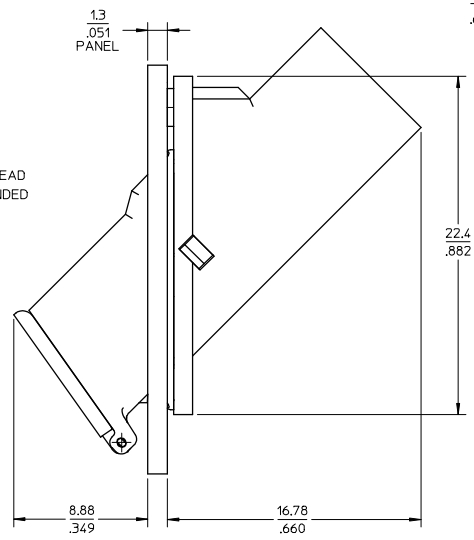

ADAPTER P/N	ADAPTER TYPE	HOUSING COLOR
1061164500	SINGLE MODE	BLUE
1061164510	MULTIMODE	BEIGE
1061164520	APC	GREEN

M2x0.4  
4mm LONG FLATHEAD  
SCREW RECOMMENDED

PANEL CUTOUT  
SCALE 1:1

NOTE:  
ALL ADAPTER DIMENSIONS ARE FOR REFERENCE ONLY

ENTER DESCRIPTION EC NO: MF2008-0308 DRAWN BY: DRW:WAP/ZNER CHKD: 2008/02/07 APPR: LGUMIN 2008/02/14	QUALITY SYMBOLS ▽=0 ▽=0	GENERAL TOLERANCES (UNLESS SPECIFIED)		DIMENSION STYLE MM/IN	SCALE 4:1	DESIGN UNITS METRIC	THIRD ANGLE PROJECTION		
		4 PLACES ± --- ± ---	3 PLACES ± --- ± ---	2 PLACES ± --- ± ---	1 PLACE ± --- ± ---	DRAWN BY SERNST	DATE 2006/06/23	TITLE SC 45 DEGREE EMI ADAPTER SCREW MOUNT VERSION	
		ANGULAR ± 1 °				CHECKED BY DSZILAGYI	DATE 2006/07/12	MOLEX INCORPORATED	
		DRAFT WHERE APPLICABLE MUST REMAIN WITHIN DIMENSIONS				APPROVED BY SMIGO	DATE 2006/07/12	MATERIAL NO. SEE TABLE	DOCUMENT NO. SD-106116-4500
THIS DRAWING CONTAINS INFORMATION THAT IS PROPRIETARY TO MOLEX INCORPORATED AND SHOULD NOT BE USED WITHOUT WRITTEN PERMISSION									