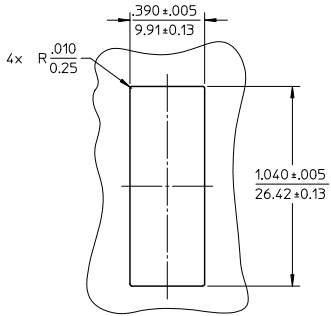

LC QUAD ADAPTER P/N	LC QUAD ADAPTER COLOR	SPLIT SLEEVE MATERIAL
106123-0300	BLUE	ZR
106123-1300	BEIGE	PHOSPHOR BRONZE
106123-2300	GREEN	ZR
106123-3300	AQUA	PHOSPHOR BRONZE
106123-1350	BLUE	PHOSPHOR BRONZE

RECOMMENDED MOUNTING PATTERN SCALE 2:1

- NOTES:
- ALL DIMENSIONS ARE FOR REFERENCE.
  - DUST CAPS NOT SHOWN ON FRONT, BOTTOM AND RIGHT VIEW.
  - LC QUAD ADAPTER HAS SC DUPLEX ADAPTER FOOTPRINT.

ENTER DESCRIPTION EC NO: MF2010-0392 DRAWN BY: DRWNAPEVZNER CHKD: 2010/03/16 APPR: IGUMIN 2010/03/17	QUALITY SYMBOLS ▽=0 ▽=0	GENERAL TOLERANCES (UNLESS SPECIFIED)		DIMENSION STYLE IN/MM		SCALE 3:1	DESIGN UNITS INCH	THIRD ANGLE PROJECTION		
		4 PLACES ± --- ± ---	3 PLACES ± --- ± ---	2 PLACES ± --- ± ---	1 PLACE ± --- ± ---	DRAWN BY PGIBLIN DATE 2005/11/21	CHECKED BY DATE	TITLE LC QUAD ADAPTER SMALL FLANGE SNAP MOUNT		
		ANGULAR ± ---°				APPROVED BY IGUMIN DATE 2010/03/16	MOLEX INCORPORATED			
		DRAFT WHERE APPLICABLE MUST REMAIN WITHIN DIMENSIONS		SEE TABLE	MATERIAL NO.	DOCUMENT NO. SD-106123-X300	SHEET NO. 1 OF 1			