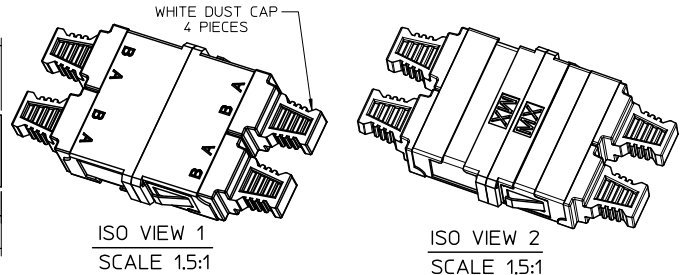

LC QUAD ADAPTER P/N	LC QUAD ADAPTER COLOR	SPLIT SLEEVE MATERIAL
106123-0300	BLUE	ZR
106123-1300	BEIGE	PHOSPHOR BRONZE
106123-2300	GREEN	ZR
106123-3300	AQUA	PHOSPHOR BRONZE
106123-1350	BLUE	PHOSPHOR BRONZE

RECOMMENDED MOUNTING PATTERN SCALE 2:1

- NOTES:
- ALL DIMENSIONS ARE FOR REFERENCE.
  - DUST CAPS NOT SHOWN ON FRONT, BOTTOM AND RIGHT VIEW.
  - LC QUAD ADAPTER HAS SC DUPLEX ADAPTER FOOTPRINT.

ENTER DESCRIPTION EC NO: MF2010-0392 DRAWN BY: DRWNAPEVZNER CHKD: 2010/03/16 APPR: IGUMIN 2010/03/17	QUALITY SYMBOLS ▽=0 ▽=0	GENERAL TOLERANCES (UNLESS SPECIFIED)		DIMENSION STYLE IN/MM		SCALE 3:1	DESIGN UNITS INCH	THIRD ANGLE PROJECTION		
		4 PLACES ± --- ± ---	3 PLACES ± --- ± ---	2 PLACES ± --- ± ---	1 PLACE ± --- ± ---	DRAWN BY PGIBLIN DATE 2005/11/21	CHECKED BY DATE	TITLE LC QUAD ADAPTER SMALL FLANGE SNAP MOUNT		
		ANGULAR ± ---°				APPROVED BY IGUMIN DATE 2010/03/16	MOLEX INCORPORATED			
		DRAFT WHERE APPLICABLE MUST REMAIN WITHIN DIMENSIONS		SEE TABLE	MATERIAL NO.	DOCUMENT NO. SD-106123-X300	SHEET NO. 1 OF 1			