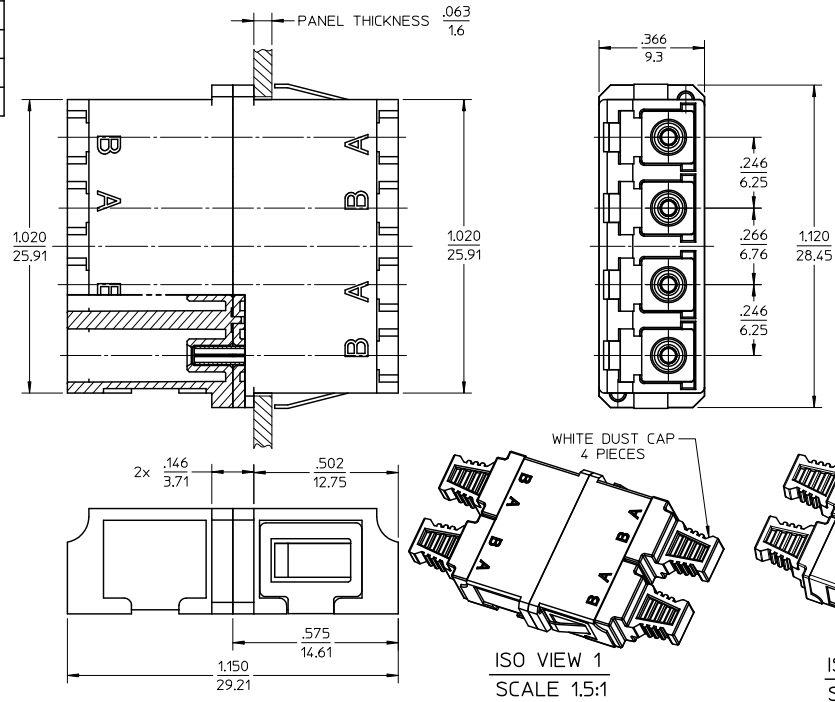

LC QUAD ADAPTER P/N	LC QUAD ADAPTER COLOR	SPLIT SLEEVE MATERIAL
106123-0300	BLUE	ZR
106123-1300	BEIGE	PHOSPHOR BRONZE
106123-2300	GREEN	ZR
106123-3300	AQUA	PHOSPHOR BRONZE
106123-1350	BLUE	PHOSPHOR BRONZE

RECOMMENDED MOUNTING PATTERN SCALE 2:1

- NOTES:
- ALL DIMENSIONS ARE FOR REFERENCE.
  - DUST CAPS NOT SHOWN ON FRONT, BOTTOM AND RIGHT VIEW.
  - LC QUAD ADAPTER HAS SC DUPLEX ADAPTER FOOTPRINT.

ENTER DESCRIPTION EC NO: MF2010-0392 DRAWN BY: DRWNAPEVZNER CHKD: 2010/03/16 APPR: IGUMIN 2010/03/17	QUALITY SYMBOLS ▽=0 ▽=0	GENERAL TOLERANCES (UNLESS SPECIFIED)		DIMENSION STYLE IN/MM		SCALE 3:1	DESIGN UNITS INCH	THIRD ANGLE PROJECTION		
		4 PLACES ± --- ± ---	3 PLACES ± --- ± ---	2 PLACES ± --- ± ---	1 PLACE ± --- ± ---	DRAWN BY PGIBLIN DATE 2005/11/21	CHECKED BY DATE	TITLE LC QUAD ADAPTER SMALL FLANGE SNAP MOUNT		
		ANGULAR ± ---°				APPROVED BY IGUMIN DATE 2010/03/16	MOLEX INCORPORATED			
		DRAFT WHERE APPLICABLE MUST REMAIN WITHIN DIMENSIONS		SEE TABLE	MATERIAL NO.	DOCUMENT NO. SD-106123-X300	SHEET NO. 1 OF 1			