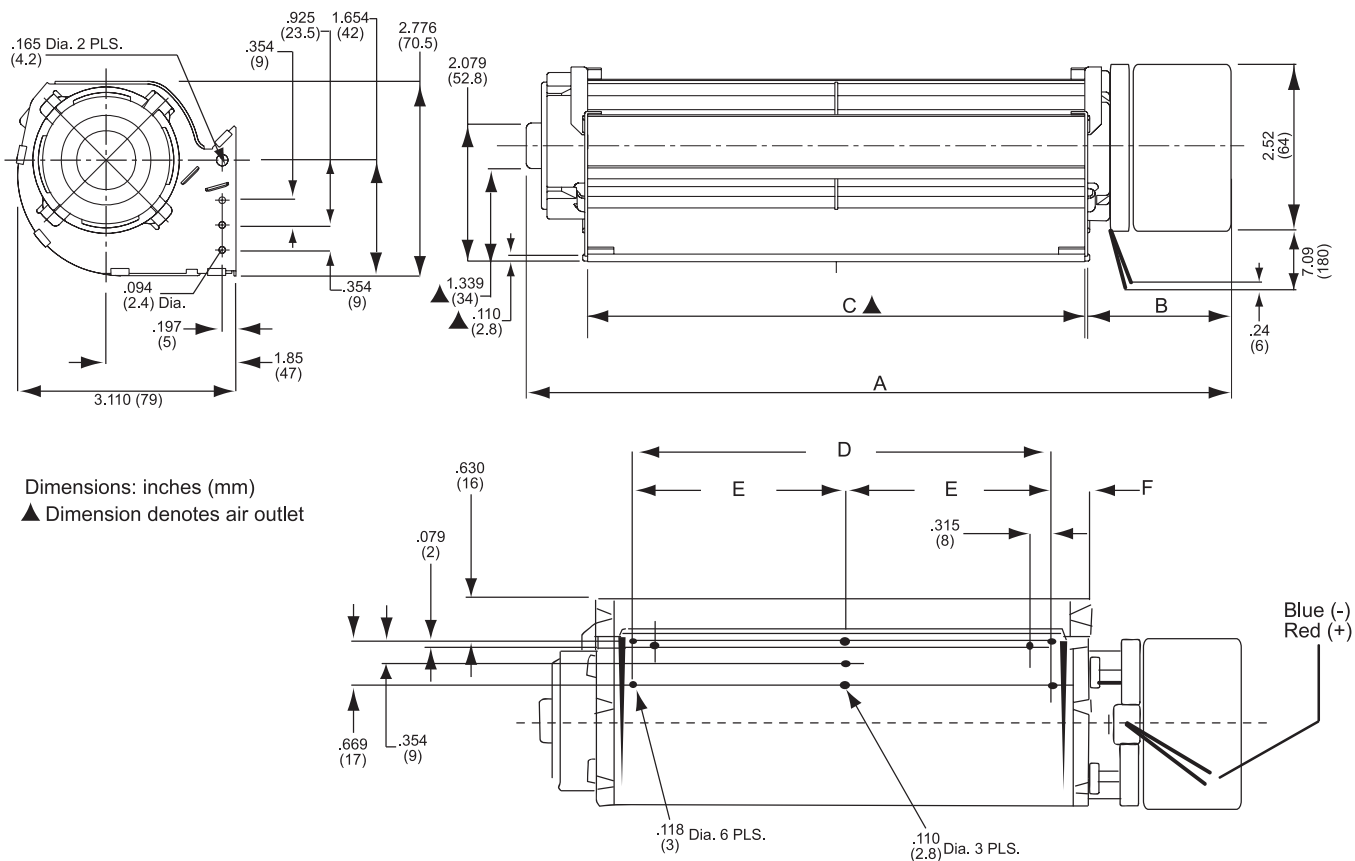

QLK45DC Series Mechanical Data

Crossflow Blower

120... 300mm x Ø 45mm

Part Number	Motor Position	A		B		C		D		E		F	
		inch	mm	inch	mm	inch	mm	inch	mm	inch	mm	inch	mm
QLK45/0012-59124230000 QLK45/0012-59124230001 QLK45/1200-59124225001	Left Left Right	7.72	196	2.01	51	4.72	120	3.70	94	N/A	N/A	0.55	14
QLK45/0018-59124245000 QLK45/0018-59124245001 QLK45/1800-59124240000 QLK45/1800-59124240001	Left Left Right Right	10.08	256	2.01	51	7.09	180	6.06	154	3.03	77	0.55	14
QLK45/0024-59124260010 QLK45/0024-59124260011 QLK45/2400-59124255011	Left Left Right	12.44	316	2.01	51	9.45	240	8.35	212	4.17	106	0.59	15
QLK45/0030-59124275010 QLK45/0030-59124275011 QLK45/3000-59124270011	Left Left Right	14.80	376	2.01	51	11.81	300	10.71	272	5.35	136	0.59	15

All data subject to change without notice