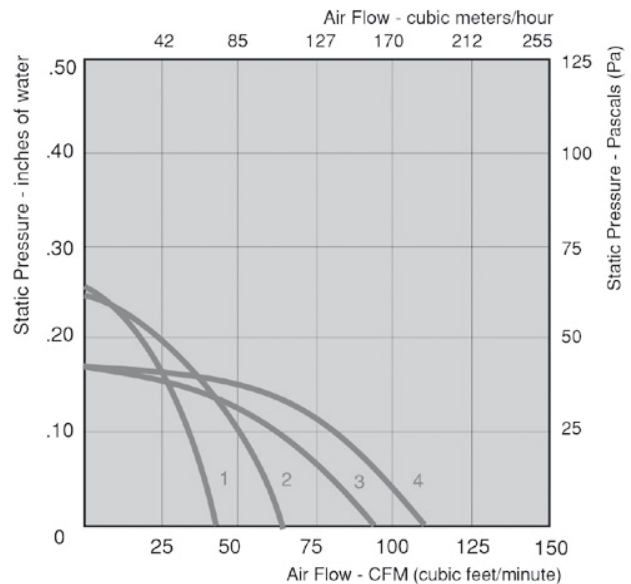

# QLK45DC Series Crossflow Blower

120... 300mm x Ø 45mm

- DC blower with brushless DC motor. Sleeve bearings and terminals. Max ambient temperature of 60 C.
- High volume and performance already at a low air velocity, therefore low noise level.
- Fan propeller of aluminum and air duct housing of sheet steel.
- Rotational direction CW looking at rotor.
- UL, CSA, VDE approvals on some models. Please contact application engineering

Part Number	Model Number	Curve	CFM @ 0	VDC	Volt. Range	Power (W)	dBA	Bobbin Position
55642.25001	QLK45120059124225001	1	45	12	7 to 13	5	49	Right
55642.30001	QLK45001259124230001	1	45	12	7 to 13	5	49	Left
55642.40001	QLK45180059124240001	2	68	12	7 to 13	7	52	Right
55642.45001	QLK45001859124245001	2	68	12	7 to 13	7	52	Left
55642.55011	QLK45240059124255011	3	95	12	7 to 13	8	55	Right
55642.60011	QLK45002459124260011	3	95	12	7 to 13	8	55	Left
55642.70011	QLK45300059124270011	4	116	12	7 to 13	9	57	Right
55642.75011	QLK45003059124275011	4	116	12	7 to 13	9	57	Left
<hr/>								
55642.30000	QLK45001259124230000	1	45	24	14 to 26	5	49	Left
55642.40000	QLK45180059124240000	2	68	24	14 to 26	7	52	Right
55642.45000	QLK45001859124245000	2	68	24	14 to 26	7	52	Left
55642.60010	QLK45002459124260010	3	95	24	14 to 26	8	55	Left
55642.70010	QLK45300059124270010	4	116	24	14 to 26	9	57	Right
55642.75010	QLK45003059124275010	4	116	24	14 to 26	9	57	Left