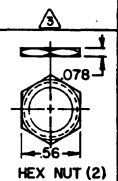

MS27786-21	104TL2-1	ON	OFF	ON
MS27786-22	104TL2-2	OFF	NONE	ON
MS27786-23	104TL2-3	ON	NONE	ON
MS27786-24	104TL2-21	NONE	OFF	ON
MS27786-33	104TL2-31	NONE	ON	ON
MS27786-29	104TL2-4	MOM OFF	NONE	ON
MS27786-31	(F)	MOM ON	OFF	ON
MS27786-30	104TL2-6	MOM ON	NONE	OFF
MS27786-27	104TL2-7	MOM ON	OFF	MOM ON
MS27786-26	104TL2-8	MOM ON	NONE	ON
MS27786-32	(F)	NONE	ON	MOM ON
MS27786-28	104TL2-61	MOM ON	OFF	NONE