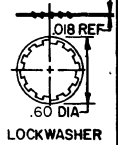

MS27786-21	104TL2-1	ON	OFF	ON
MS27786-22	104TL2-2	OFF	NONE	ON
MS27786-23	104TL2-3	ON	NONE	ON
MS27786-24	104TL2-21	NONE	OFF	ON
MS27786-33	104TL2-31	NONE	ON	ON
MS27786-29	104TL2-4	MOM OFF	NONE	ON
MS27786-31	(F)	MOM ON	OFF	ON
MS27786-30	104TL2-6	MOM ON	NONE	OFF
MS27786-27	104TL2-7	MOM ON	OFF	MOM ON
MS27786-26	104TL2-8	MOM ON	NONE	ON
MS27786-32	(F)	NONE	ON	MOM ON
MS27786-28	104TL2-61	MOM ON	OFF	NONE