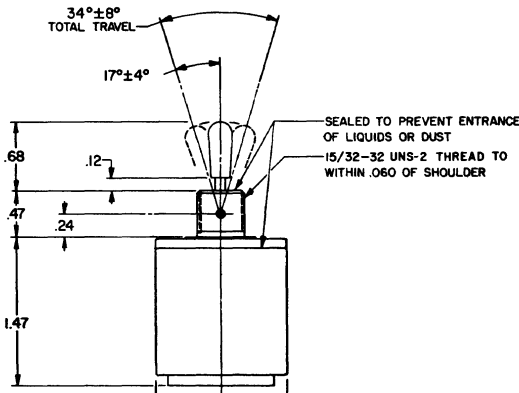

MICRO SWITCH
FREEPORT, ILLINOIS, U.S.A.
A DIVISION OF HONEYWELL
FED. MFG. CODE 91929

SWITCH-TOGGLE

CATALOG LISTING
104TL2 SERIES
CHART 1

MS NUMBER

CATALOG LISTING

CIRCUIT MADE WITH TOGGLE LEVER IN
KEYWAY SIDE (1-2, 4-5, 7-8, 10-11)
CENTER KEYWAY (1-2, 4-5, 7-8, 10-11)
OPPOSITE KEYWAY (2-3, 5-6, 8-9, 11-12)

CURRENT CAPACITY (AMPS)

RESISTIVE LOAD			LAMP LOAD			INDUCTIVE LOAD		
DC VOLTS	AC VOLTS	AC VOLTS	30 VDC	115 VAC	30 VDC	115 VAC	30 VDC	115 VAC
7.5	.75	.5	7.5	6	5	4	7.5	7.5
7.5	.75	.5	7.5	6	4	2	7.5	7.5

MS27786-21	104TL2-1	ON	OFF	ON
MS27786-22	104TL2-2	OFF	NONE	ON
MS27786-23	104TL2-3	ON	NONE	ON
MS27786-24	104TL2-21	NONE	OFF	ON
MS27786-33	104TL2-31	NONE	ON	ON
MS27786-29	104TL2-4	MOM OFF	NONE	ON
MS27786-31	(F)	MOM ON	OFF	ON
MS27786-30	104TL2-6	MOM ON	NONE	OFF
MS27786-27	104TL2-7	MOM ON	OFF	MOM ON
MS27786-26	104TL2-8	MOM ON	NONE	ON
MS27786-32	(F)	NONE	ON	MOM ON
MS27786-28	104TL2-61	MOM ON	OFF	NONE

1. NOTES
1. SWITCHES ARE CAPABLE OF WITHSTANDING A TEMPERATURE OF 160°F CONTINUOUSLY AT FULL RATED LOAD
  2. CIRCUIT DESIGNATION AND MICRO SWITCH CATALOG LISTING AND "MS" NUMBER STAMPED ON SIDE OF SWITCH FURNISHED UNASSEMBLED
  3. APPLIES ONLY TO "ON" AND "MOMENTARY ON" POSITIONS
  4. THE SEALING GROMMET SHALL SEAL ON A SMOOTH WIRE INSULATION OF .040 TO .083 DIAMETERS (16-20 GAGE)
  5. UNUSED TERMINAL HOLES MAY BE SEALED WITH PLUGS M83723/28-20
  6. THESE UNITS ARE QUALIFIED UNDER MIL-S-3950