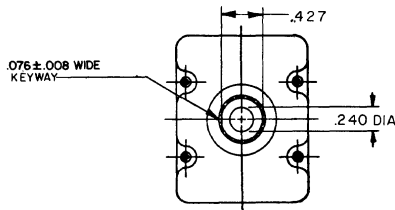

MICRO SWITCH
FREEPORT, ILLINOIS, U.S.A.
A DIVISION OF HONEYWELL
FED. MFG. CODE 91929

SWITCH-TOGGLE

CATALOG LISTING
104TL2 SERIES
CHART 1

MS NUMBER

CATALOG LISTING

CIRCUIT MADE WITH TOGGLE LEVER IN
KEYWAY SIDE (1-2, 4-5, 7-8, 10-11)
CENTER KEYWAY (1-2, 4-5, 7-8, 10-11)
OPPOSITE KEYWAY (2-3, 5-6, 8-9, 11-12)

CURRENT CAPACITY (AMPS)

RESISTIVE LOAD			LAMP LOAD			INDUCTIVE LOAD		
DC VOLTS	AC VOLTS	AC VOLTS	30 VDC	115 VAC	30 VDC	115 VAC	30 VDC	115 VAC
7.5	.75	.5	7.5	6	5	4	7.5	7.5
7.5	.75	.5	7.5	6	4	2	7.5	7.5

MS27786-21	104TL2-1	ON	OFF	ON
MS27786-22	104TL2-2	OFF	NONE	ON
MS27786-23	104TL2-3	ON	NONE	ON
MS27786-24	104TL2-21	NONE	OFF	ON
MS27786-33	104TL2-31	NONE	ON	ON
MS27786-29	104TL2-4	MOM OFF	NONE	ON
MS27786-31	(F)	MOM ON	OFF	ON
MS27786-30	104TL2-6	MOM ON	NONE	OFF
MS27786-27	104TL2-7	MOM ON	OFF	MOM ON
MS27786-26	104TL2-8	MOM ON	NONE	ON
MS27786-32	(F)	NONE	ON	MOM ON
MS27786-28	104TL2-61	MOM ON	OFF	NONE

1. NOTES
1. SWITCHES ARE CAPABLE OF WITHSTANDING A TEMPERATURE OF 160°F CONTINUOUSLY AT FULL RATED LOAD
  2. CIRCUIT DESIGNATION AND MICRO SWITCH CATALOG LISTING AND "MS" NUMBER STAMPED ON SIDE OF SWITCH FURNISHED UNASSEMBLED
  3. APPLIES ONLY TO "ON" AND "MOMENTARY ON" POSITIONS
  4. THE SEALING GROMMET SHALL SEAL ON A SMOOTH WIRE INSULATION OF .040 TO .083 DIAMETERS (16-20 GAGE)
  5. UNUSED TERMINAL HOLES MAY BE SEALED WITH PLUGS M83723/28-20
  6. THESE UNITS ARE QUALIFIED UNDER MIL-S-3950