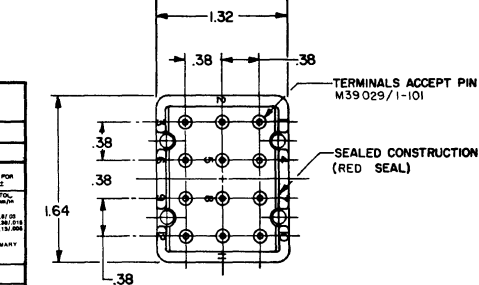

MICRO SWITCH
FREEPORT, ILLINOIS, U.S.A.
A DIVISION OF HONEYWELL
FED. MFG. CODE 91929

SWITCH-TOGGLE

CATALOG LISTING
104TL2 SERIES
CHART 1

MS NUMBER

CATALOG LISTING

CIRCUIT MADE WITH TOGGLE LEVER IN
KEYWAY SIDE (1-2, 4-5, 7-8, 10-11)
CENTER KEYWAY (1-2, 4-5, 7-8, 10-11)
OPPOSITE KEYWAY (2-3, 5-6, 8-9, 11-12)

CURRENT CAPACITY (AMPS)

RESISTIVE LOAD			LAMP LOAD			INDUCTIVE LOAD		
DC VOLTS	AC VOLTS	AC VOLTS	30 VDC	115 VAC	30 VDC	115 VAC	30 VDC	115 VAC
7.5	.75	.5	7.5	6	5	4	7.5	7.5
7.5	.75	.5	7.5	6	4	2	7.5	7.5

MS27786-21	104TL2-1	ON	OFF	ON
MS27786-22	104TL2-2	OFF	NONE	ON
MS27786-23	104TL2-3	ON	NONE	ON
MS27786-24	104TL2-21	NONE	OFF	ON
MS27786-33	104TL2-31	NONE	ON	ON
MS27786-29	104TL2-4	MOM OFF	NONE	ON
MS27786-31	(F)	MOM ON	OFF	ON
MS27786-30	104TL2-6	MOM ON	NONE	OFF
MS27786-27	104TL2-7	MOM ON	OFF	MOM ON
MS27786-26	104TL2-8	MOM ON	NONE	ON
MS27786-32	(F)	NONE	ON	MOM ON
MS27786-28	104TL2-61	MOM ON	OFF	NONE

1. NOTES
1. SWITCHES ARE CAPABLE OF WITHSTANDING A TEMPERATURE OF 160°F CONTINUOUSLY AT FULL RATED LOAD
  2. CIRCUIT DESIGNATION AND MICRO SWITCH CATALOG LISTING AND "MS" NUMBER STAMPED ON SIDE OF SWITCH FURNISHED UNASSEMBLED
  3. APPLIES ONLY TO "ON" AND "MOMENTARY ON" POSITIONS
  4. THE SEALING GROMMET SHALL SEAL ON A SMOOTH WIRE INSULATION OF .040 TO .083 DIAMETERS (16-20 GAGE)
  5. UNUSED TERMINAL HOLES MAY BE SEALED WITH PLUGS M83723/28-20
  6. THESE UNITS ARE QUALIFIED UNDER MIL-S-3950