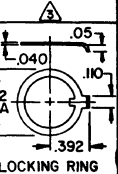

MS27786-21	104TL2-1	ON	OFF	ON
MS27786-22	104TL2-2	OFF	NONE	ON
MS27786-23	104TL2-3	ON	NONE	ON
MS27786-24	104TL2-21	NONE	OFF	ON
MS27786-33	104TL2-31	NONE	ON	ON
MS27786-29	104TL2-4	MOM OFF	NONE	ON
MS27786-31	(F)	MOM ON	OFF	ON
MS27786-30	104TL2-6	MOM ON	NONE	OFF
MS27786-27	104TL2-7	MOM ON	OFF	MOM ON
MS27786-26	104TL2-8	MOM ON	NONE	ON
MS27786-32	(F)	NONE	ON	MOM ON
MS27786-28	104TL2-61	MOM ON	OFF	NONE