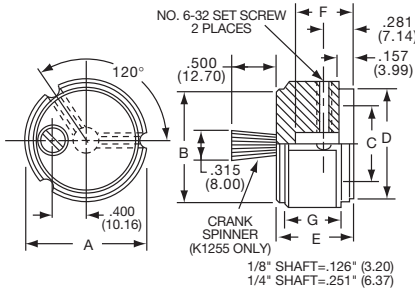

Knobs, Machined Aluminum

K SERIES

K700B1/4

Tyco 3 Flute Design with and without Indicator Line									
Electronics	Alcoswitch	Color	A	B	C	D	E	F	G
1437621-7	K500A1/8	Natural	.500(12.7)	.430(10.9)	.374(9.50)	.430(10.9)	.625(15.9)	.429(10.9)	.512(13.0)
1437621-6	K500A1/4	Natural	.500(12.7)	.430(10.9)	.374(9.50)	.430(10.9)	.625(15.9)	.429(10.9)	.512(13.0)
1437621-9	K500B1/8	Black	.500(12.7)	.430(10.9)	.374(9.50)	.430(10.9)	.625(15.9)	.429(10.9)	.512(13.0)
1437621-8	K500B1/4	Black	.500(12.7)	.430(10.9)	.374(9.50)	.430(10.9)	.625(15.9)	.429(10.9)	.512(13.0)
1-1437621-0	K700A1/4	Natural	.740(18.8)	.655(16.6)	.591(15.0)	.655(16.6)	.625(15.9)	.429(10.9)	.512(13.0)
1-1437621-1	K700B1/4	Black	.740(18.8)	.655(16.6)	.591(15.0)	.655(16.6)	.625(15.9)	.429(10.9)	.512(13.0)
1-1437621-3	K900A1/4	Natural	.937(23.8)	.817(20.8)	.709(18.0)	.817(20.8)	.625(15.9)	.429(10.9)	.512(13.0)
1-1437621-4	K900B1/4	Black	.937(23.8)	.817(20.8)	.709(18.0)	.8827(20.8)	.625(15.9)	.429(10.9)	.512(13.0)
1437621-2	K1250A1/4	Natural	1.25(31.8)	1.11(28.2)	.984(25.0)	1.11(28.2)	.750(19.1)	.554(14.1)	.630(16.00)
1437621-3	K1250B1/4	Black	1.25(31.8)	1.11(28.2)	.984(25.0)	1.11(28.2)	.750(19.1)	.554(14.1)	.630(16.00)
Less Indicator									
1437621-4	K1251B1/4	Black	1.25(31.8)	1.11(28.2)	.984(25.0)	1.11(28.2)	.750(19.1)	.554(14.1)	.630(16.00)
With Crank Spinner + Less Indicator									
	K1255A1/4	Natural	1.25(21.8)	1.11(28.2)	.984(25.0)	1.11(28.2)	.750(19.1)	.554(14.1)	.630(16.00)
1437621-5	K1255B1/4	Black	1.25(31.8)	1.11(28.2)	.984(25.0)	1.11(28.2)	.750(19.1)	.554(14.1)	.630(16.00)

K4

Catalog 1308390
Issued 9-04

www.tycoelectronics.com

Dimensions are in inches and millimeters unless otherwise specified. Values in parentheses or brackets are metric equivalents.

Dimensions are shown for reference purposes only. Specifications subject to change.