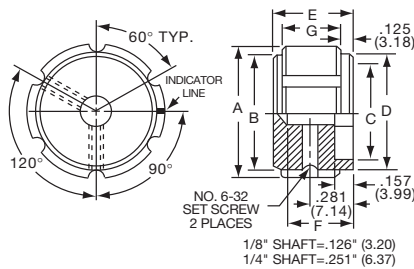

KA700B1/4

Tyco 6 Flute Design with Indicator Line									
Electronics	Alcoswitch	Color	A	B	C	D	E	F	G
2-1437621-0	KA500A1/8	Natural	.500(12.7)	.430(10.9)	.375(9.53)	.430(10.9)	.625(15.9)	.512(13.0)	.430(10.9)
1-1437621-9	KA500A1/4	Natural	.500(12.7)	.430(10.9)	.375(9.53)	.430(10.9)	.625(15.9)	.512(13.0)	.430(10.9)
2-1437621-2	KA500B1/8	Black	.500(12.7)	.430(10.9)	.375(9.53)	.430(10.9)	.625(15.9)	.512(13.0)	.430(10.9)
2-1437621-1	KA500B1/4	Black	.500(12.7)	.430(10.9)	.375(9.53)	.430(10.9)	.625(15.9)	.512(13.0)	.430(10.9)
2-1437621-3	KA700A1/4	Natural	.750(19.1)	.655(16.6)	.590(15.0)	.655(16.6)	.625(15.9)	.512(13.0)	.430(10.9)
2-1437621-4	KA700B1/4	Black	.750(19.1)	.655(16.6)	.590(15.0)	.655(16.6)	.625(15.9)	.512(13.0)	.430(10.9)
2-1437621-5	KA900A1/4	Natural	.937(23.8)	.817(20.8)	.700(17.8)	.817(20.8)	.625(15.9)	.512(13.0)	.430(10.9)
2-1437621-6	KA900B1/4	Black	.937(23.8)	.817(20.8)	.700(17.8)	.817(20.8)	.625(15.9)	.512(13.0)	.430(10.9)
	KA1250A1/4	Natural	1.25(31.8)	1.11(28.2)	.985(25.0)	1.11(28.2)	.750(19.1)	.630(16.0)	.554(14.1)
1-1437621-8	KA1250B1/4	Black	1.25(31.8)	1.11(28.2)	.985(25.0)	1.11(28.2)	.750(19.1)	.630(16.0)	.554(14.1)