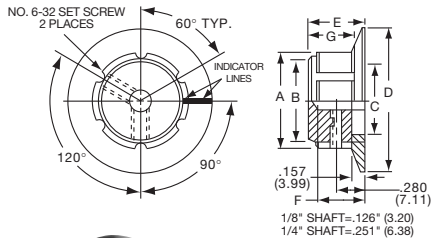

KAS SERIES

Tyco 6 Flute Design with Aluminum Skirt and Indicator Lines									
Electronics	Alcoswitch	Color	A	B	C	D	E	F	G
2-1437621-8	KAS500A1/8	Natural	.500(12.7)	.430(10.9)	.380(9.65)	.740(18.8)	.630(16.0)	.510(13.0)	.430(10.9)
2-1437621-7	KAS500A1/4	Natural	.500(12.7)	.430(10.9)	.380(9.65)	.740(18.8)	.630(16.0)	.510(13.0)	.430(10.9)
3-1437621-0	KAS500B1/8	Black	.500(12.7)	.430(10.9)	.380(9.65)	.740(18.8)	.630(16.0)	.510(13.0)	.430(10.9)
2-1437621-9	KAS500B1/4	Black	.500(12.7)	.430(10.9)	.380(9.65)	.740(18.8)	.630(16.0)	.510(13.0)	.430(10.9)
3-1437621-1	KAS700A1/4	Natural	.750(19.1)	.650(16.5)	.590(15.0)	1.14(29.0)	.630(16.0)	.510(13.0)	.430(10.9)
3-1437621-2	KAS700B1/4	Black	.750(19.1)	.650(16.5)	.590(15.0)	1.14(29.0)	.630(16.0)	.510(13.0)	.430(10.9)
3-1437621-3	KAS900A1/4	Natural	.940(23.9)	.820(20.8)	.710(18.0)	1.40(35.6)	.630(16.0)	.510(13.0)	.430(10.9)
3-1437621-4	KAS900B1/4	Black	.940(23.9)	.820(20.8)	.710(18.0)	1.40(35.6)	.630(16.0)	.510(13.0)	.430(10.9)

K4

Catalog 1308390
Issued 9-04

www.tycoelectronics.com

Dimensions are in inches and millimeters unless otherwise specified. Values in parentheses or brackets are metric equivalents.

Dimensions are shown for reference purposes only. Specifications subject to change.

USA: 1-800-522-6752
Canada: 1-905-470-4425
Mexico: 01-800-733-8926
C. America: 52-55-5-729-0425

South America: 55-11-3611-1514
Hong Kong: 852-2735-1628
Japan: 81-44-844-8013
UK: 44-141-810-8967