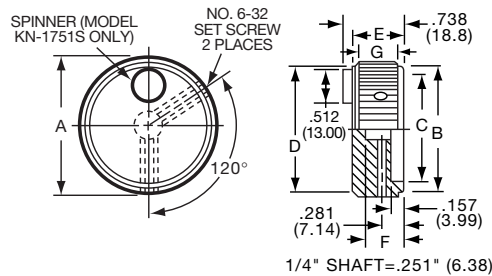

KN SERIES

Tyco								
Straight Knurl with & without "Fingertip" Spinner								
Electronics	Alcoswitch	Color	A	B	C	D	E	G
Less Indicator								
3-1437622-2	KN1751A1/4	Natural	1.75(44.5)	1.55(39.4)	1.38(35.1)	1.65(41.9)	.620(15.0)	.508(12.9)
3-1437622-6	KN1751B1/4	Black	1.75(44.5)	1.55(39.4)	1.38(35.1)	1.65(41.9)	.620(15.8)	.508(12.9)
Two Toned			Body - Top					
3-1437622-3	KN1751AB1/4	Ntl. - Blk.	1.75(44.5)	1.55(39.4)	1.38(35.1)	1.65(41.9)	.620(15.8)	.508(12.9)
3-1437622-7	KN1751BA1/4	Blk. - Natural	1.75(44.5)	1.55(39.4)	1.38(35.1)	1.65(41.9)	.620(15.8)	.508(12.9)
With Indicator								
KN1750A1/4	Natural	1.75(44.5)	1.55(39.4)	1.38(35.1)	1.65(41.9)	.620(15.8)	.508(12.9)	.480(12.2)
3-1437622-1	KN1750B1/4	Black	1.75(44.5)	1.55(39.4)	1.38(35.1)	1.65(41.9)	.620(15.8)	.508(12.9)
With Spinner/Less Indicator								
3-1437622-5	KN1751AS1/4	Natural	1.75(44.5)	1.55(39.4)	1.38(35.1)	1.65(41.9)	.620(15.8)	.508(12.9)
3-1437622-8	KN1751BS1/4	Black	1.75(44.5)	1.55(39.4)	1.38(35.1)	1.65(41.9)	.620(15.8)	.508(12.9)

K

K Series

K8

Catalog 1308390
Issued 9-04

www.tycoelectronics.com

Dimensions are in inches and millimeters unless otherwise specified. Values in parentheses or brackets are metric equivalents.

Dimensions are shown for reference purposes only. Specifications subject to change.

USA: 1-800-522-6752
Canada: 1-905-470-4425
Mexico: 01-800-733-8926
C. America: 52-55-5-729-0425

South America: 55-11-3611-1514
Hong Kong: 852-2735-1628
Japan: 81-44-844-8013
UK: 44-141-810-8967