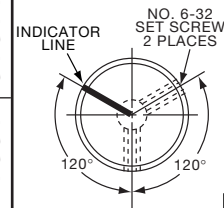

Tyco			Straight Knurl with Top and Side Indicator						
Electronics	Alcoswitch	Color	A	B	C	D	E	F	G
9-1437621-7	KLN500A1/8	Natural	.500(12.7)	0.445(11.3)	.374(9.50)	.281(7.14)	.625(15.9)	.512(13.0)	.527(13.4)
9-1437621-6	KLN500A1/4	Natural	.500(12.7)	0.445(11.3)	.374(9.50)	.281(7.14)	.625(15.9)	.512(13.0)	.527(13.4)
9-1437621-9	KLN500B1/8	Black	.500(12.7)	0.445(11.3)	.374(9.50)	.281(7.14)	.625(15.9)	.512(13.0)	.527(13.4)
9-1437621-8	KLN500B1/4	Black	.500(12.7)	0.445(11.3)	.374(9.50)	.281(7.14)	.625(15.9)	.512(13.0)	.527(13.4)
1437622-1	KLN500S1/4	Smoke	.500(12.7)	0.445(11.3)	.374(9.50)	.281(7.14)	.625(15.9)	.512(13.0)	.527(13.4)
1437622-2	KLN700A1/4	Natural	.740(18.8)	.685(17.4)	.591(15.0)	.281(7.14)	.625(15.9)	.512(13.0)	.527(13.4)
1437622-3	KLN700B1/4	Black	.740(18.8)	.685(17.4)	.591(15.0)	.281(7.14)	.625(15.9)	.512(13.0)	.527(13.4)
1437622-4	KLN700B1/8	Black	.740(18.8)	.685(17.4)	.591(15.0)	.281(7.14)	.625(15.9)	.512(13.0)	.527(13.4)
1437622-5	KLN700S1/4	Smoke	.740(18.8)	.685(17.4)	.591(15.0)	.281(7.14)	.625(15.9)	.512(13.0)	.527(13.4)
1437622-6	KLN900A1/4	Natural	.937(23.8)	.882(22.4)	0.709(18.0)	.281(7.14)	.625(15.9)	.512(13.0)	.527(13.4)
1437622-7	KLN900B1/4	Black	.937(23.8)	.882(22.4)	0.709(18.0)	.281(7.14)	.625(15.9)	.512(13.0)	.527(13.4)
1437622-8	KLN900S1/4	Smoke	.937(23.8)	.882(22.4)	0.709(18.0)	.281(7.14)	.625(15.9)	.512(13.0)	.527(13.4)
9-1437621-4	KLN1250A1/4	Natural	1.252(31.80)	1.195(30.35)	.984(25.0)	.281(7.14)	.625(15.9)	.512(13.0)	.527(13.4)
9-1437621-5	KLN1250B1/4	Black	1.252(31.80)	1.195(30.35)	.984(25.0)	.281(7.14)	.625(15.9)	.512(13.0)	.527(13.4)