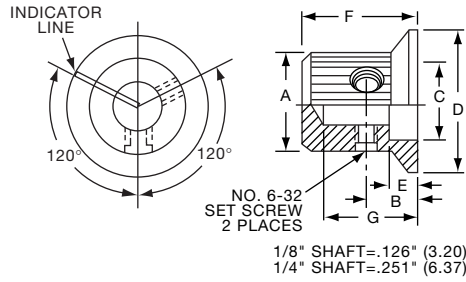

Knobs, Machined Aluminum

KLNS SERIES

Tyco								
Straight Knurl with Indicator Line on Top, Side and Skirt								
Electronics	Alcoswitch	Color	A	B	C	D	E	G
1-1437622-6	KLNS500A1/8	Natural	.500(12.7)	.280(7.11)	.380(9.65)	.750(19.0)	.160(4.07)	.630(16.0)
1-1437622-5	KLNS500A1/4	Natural	.500(12.7)	.280(7.11)	.380(9.65)	.750(19.0)	.160(4.07)	.630(16.0)
1-1437622-8	KLNS500B1/8	Black	.500(12.7)	.280(7.11)	.380(9.65)	.750(19.0)	.160(4.07)	.630(16.0)
1-1437622-7	KLNS500B1/4	Black	.500(12.7)	.280(7.11)	.380(9.65)	.750(19.0)	.160(4.07)	.630(16.0)
2-1437622-0	KLNS700A1/4	Natural	.750(19.0)	.280(7.11)	.590(14.9)	1.13(28.7)	.160(4.07)	.630(16.0)
2-1437622-1	KLNS700B1/4	Black	.750(19.0)	.280(7.11)	.590(14.9)	1.13(28.7)	.160(4.07)	.630(16.0)
2-1437622-2	KLNS900A1/4	Natural	.940(23.9)	.280(7.11)	.710(18.0)	1.40(35.5)	.160(4.07)	.630(16.0)
2-1437622-3	KLNS900B1/4	Black	.940(23.9)	.280(7.11)	.710(18.0)	1.40(35.5)	.160(4.07)	.630(16.0)

KN SERIES

NO. 6-32 SET SCREW 2 PLACES
1/8" SHAFT=.126" (3.20)
1/4" SHAFT=.251" (6.38)

Tyco								
Straight Knurl with Arrowhead Indicator								
Electronics	Alcoswitch	Color	A	B	C	D	E	G
5-1437622-1	KN501A1/8	Natural	.500(12.7)	.445(11.3)	.374(9.50)	.445(11.3)	.625(15.9)	.512(13.0)
5-1437622-0	KN501A1/4	Natural	.500(12.7)	.445(11.3)	.374(9.50)	.445(11.3)	.625(15.9)	.512(13.0)
5-1437622-3	KN501B1/8	Black	.500(12.7)	.445(11.3)	.374(9.50)	.445(11.3)	.625(15.9)	.512(13.0)
5-1437622-2	KN501B1/4	Black	.500(12.7)	.445(11.3)	.374(9.50)	.445(11.3)	.625(15.9)	.512(13.0)
6-1437622-2	KN701A1/4	Natural	.750(19.1)	.695(17.7)	.590(15.0)	.695(17.7)	.625(15.9)	.512(13.0)
6-1437622-3	KN701B1/4	Black	.750(19.1)	.695(17.7)	.590(15.0)	.695(17.7)	.625(15.9)	.512(13.0)
Two Toned			Body-Top					
5-1437622-5	KN501BA1/8	Blk. - Ntl.	.500(12.7)	.445(11.3)	.374(9.50)	.445(11.3)	.625(15.9)	.512(13.0)
5-1437622-4	KN501BA1/4	Blk. - Ntl.	.500(12.7)	.445(11.3)	.374(9.50)	.445(11.3)	.625(15.9)	.512(13.0)
6-1437622-5	KN701BA1/8	Blk. - Ntl.	.750(19.1)	.695(17.7)	.590(15.0)	.695(17.7)	.625(15.9)	.512(13.0)
6-1437622-4	KN701BA1/4	Blk. - Ntl.	.750(19.1)	.695(17.7)	.590(15.0)	.695(17.7)	.625(15.9)	.512(13.0)