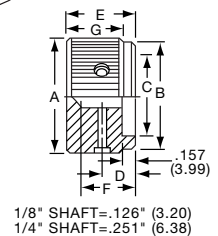

Knobs, Machined Aluminum

KFS SERIES

Tyco			Straight Knurl with Indicator on Skirt						
Electronics	Alcoswitch	Color	A	B	C	D	E	F	G
8-1437621-6	KFS400B1/8	Black Matte	.380(9.65)	.382(9.70)	.256(6.50)	.500(12.7)	.098(2.49)	.469(11.9)	.591(15.0)
8-1437621-8	KFS500B1/8	Black Matte	.500(12.7)	.382(9.70)	.252(6.48)	.630(16.0)	.161(4.09)	.469(11.9)	.630(16.0)
8-1437621-7	KFS500B1/4	Black Matte	.618(15.7)	.280(7.11)	.382(9.70)	1.00(25.4)	.161(4.09)	.630(16.0)	0.811(20.6)
8-1437621-9	KFS600B1/4	Black Matte	.618(15.7)	.280(7.11)	.382(9.70)	1.00(25.4)	.161(4.09)	.630(16.0)	0.811(20.6)

KHF SERIES

Tyco			Plain Body with Top and Side Sawcut Indicator				
Electronics	Alcoswitch	Color	A	B	C	D	E
9-1437621-1	KHF500A1/4	Natural	.500(12.7)	.374(9.50)	.118(3.00)	.342(8.69)	.563(14.3)
9-1437621-2	KHF700A1/4	Natural	.740(18.8)	.590(15.0)	.118(3.00)	.592(15.0)	.563(14.3)
9-1437621-3	KHF900A1/4	Natural	.937(23.8)	.708(18.0)	.118(3.00)	.779(19.8)	.563(14.3)
*9-1437621-0	KHF1250A1/4	Natural	1.23(31.8)	.984(25.0)	.118(3.00)	1.08(27.5)	.563(14.3)

KLN SERIES