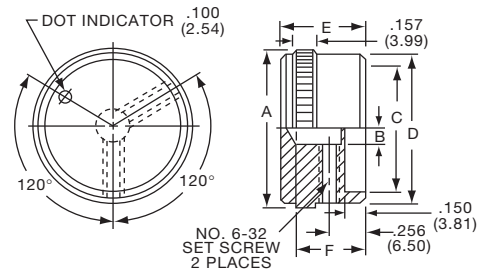

KE SERIES

KE900AB1/4

KE500AB1/4

		Knurl Grip with Top Dot Indicator						
Tyco Electronics	Alcoswitch	Color	A	B	C	D	E	F
8-1437621-0	KE500AB1/8	Ntl. - Blk.	.500(12.7)	.126(3.20)	.382(9.70)	.460(11.7)	.625(15.9)	.512(13.0)
7-1437621-9	KE500AB1/4	Ntl. - Blk.	.500(12.7)	.126(3.20)	.382(9.70)	.460(11.7)	.625(15.9)	.512(13.0)
8-1437621-1	KE700AB1/4	Ntl. - Blk.	.740(18.8)	.251(6.38)	.630(16.0)	.708(18.0)	.625(15.9)	.512(13.0)
8-1437621-2	KE900AB1/4	Ntl. - Blk.	.93(23.8)	.251(6.38)	.787(20.0)	.900(22.9)	.625(15.9)	.512(13.0)
7-1437621-8	KE1250AB1/4	Ntl. - Blk.	1.25(31.8)	.251(6.38)	1.06(26.9)	1.17(29.7)	.625(15.9)	.512(13.0)

K6

Catalog 1308390
Issued 9-04

www.tycoelectronics.com

Dimensions are in inches and millimeters unless otherwise specified. Values in parentheses or brackets are metric equivalents.

Dimensions are shown for reference purposes only. Specifications subject to change.