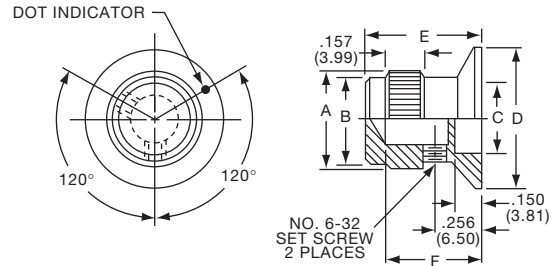

KES SERIES

		Knurl Grip with Dot Indicator on Skirt						
Tyco Electronics	Alcoswitch	Color	A	B	C	D	E	F
8-1437621-4	KES500AB1/8	Ntl. - Blk.	.500(12.7)	.460(11.7)	.382(9.70)	.750(19.1)	.625(15.9)	.512(13.0)
8-1437621-3	KES500AB1/4	Ntl. - Blk.	.500(12.7)	.460(11.7)	.382(9.70)	.750(19.1)	.625(15.9)	.512(13.0)
8-1437621-5	KES700AB1/4	Ntl. - Blk.	.750(19.1)	.710(18.1)	.630(16.0)	1.13(28.7)	.625(15.9)	.512(13.0)
	KES900AB1/4	Ntl. - Blk.	.937(23.8)	.897(22.8)	.787(20.0)	1.44(36.6)	.625(15.9)	.512(13.0)

K6

Catalog 1308390
Issued 9-04

www.tycoelectronics.com

Dimensions are in inches and millimeters unless otherwise specified. Values in parentheses or brackets are metric equivalents.

Dimensions are shown for reference purposes only. Specifications subject to change.

USA: 1-800-522-6752
Canada: 1-905-470-4425
Mexico: 01-800-733-8926
C. America: 52-55-5-729-0425

South America: 55-11-3611-1514
Hong Kong: 852-2735-1628
Japan: 81-44-844-8013
UK: 44-141-810-8967