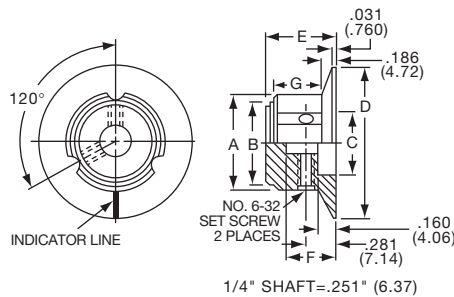

Tyco		3 Flute Design with Aluminum Skirt and Indicator Line							
Electronics	Alcoswitch	Color	A	B	C	D	E	F	G
1437623-3	KS500A1/8	Natural	.500(12.7)	.430(10.9)	.360(9.14)	.750(19.1)	.620(15.8)	.510(13.0)	.430(10.9)
1437623-2	KS500A1/4	Natural	.500(12.7)	.430(10.9)	.360(9.14)	.750(19.1)	.620(15.8)	.510(13.0)	.430(10.9)
1437623-5	KS500B1/8	Black	.500(12.7)	.430(10.9)	.360(9.14)	.750(19.1)	.620(15.8)	.510(13.0)	.430(10.9)
1437623-4	KS500B1/4	Black	.500(12.7)	.430(10.9)	.360(9.14)	.750(19.1)	.620(15.8)	.510(13.0)	.430(10.9)
1437623-6	KS700A1/4	Natural	.750(19.0)	.650(16.5)	.590(14.9)	1.12(28.4)	.620(15.8)	.510(13.0)	.430(10.9)
1437623-7	KS700B1/4	Black	.750(19.0)	.650(16.5)	.590(14.9)	1.12(28.4)	.620(15.8)	.510(13.0)	.430(10.9)
1437623-8	KS900A1/4	Natural	.940(23.9)	.820(20.8)	.710(18.0)	1.40(35.6)	.620(15.8)	.510(13.0)	.430(10.9)
1437623-9	KS900B1/4	Black	.940(23.9)	.820(20.8)	.710(18.0)	1.40(35.6)	.620(15.8)	.510(13.0)	.430(10.9)

K10

Catalog 1308390
Issued 9-04

www.tycoelectronics.com

Dimensions are in inches and millimeters unless otherwise specified. Values in parentheses or brackets are metric equivalents.

Dimensions are shown for reference purposes only. Specifications subject to change.

USA: 1-800-522-6752
Canada: 1-905-470-4425
Mexico: 01-800-733-8926
C. America: 52-55-5-729-0425

South America: 55-11-3611-1514
Hong Kong: 852-2735-1628
Japan: 81-44-844-8013
UK: 44-141-810-8967