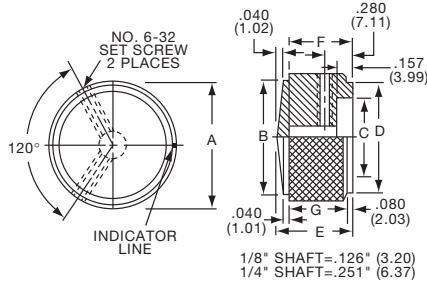

Knobs, Machined Aluminum

KD SERIES

		Diamond Knurl with Indicator Line							
Tyco Electronics	Alcoswitch	Color	A	B	C	D	E	F	G
7-1437621-1	KD500A1/8	Natural	.500(12.7)	.430(10.9)	.380(9.65)	.430(10.9)	.630(16.0)	.510(13.0)	.470(11.9)
7-1437621-0	KD500A1/4	Natural	.500(12.7)	.430(10.9)	.380(9.65)	.430(10.9)	.630(16.0)	.510(13.0)	.470(11.9)
7-1437621-3	KD500B1/8	Black	.500(12.7)	.430(10.9)	.380(9.65)	.430(10.9)	.630(16.0)	.510(13.0)	.470(11.9)
7-1437621-2	KD500B1/4	Black	.500(12.7)	.430(10.9)	.380(9.65)	.430(10.9)	.630(16.0)	.510(13.0)	.470(11.9)
7-1437621-4	KD700A1/4	Natural	.750(19.1)	.660(16.8)	.590(15.0)	.660(16.8)	.630(16.0)	.510(13.0)	.470(11.9)
7-1437621-5	KD700B1/4	Black	.750(19.1)	.660(16.8)	.590(15.0)	.660(16.8)	.630(16.0)	.510(13.0)	.470(11.9)
7-1437621-6	KD900A1/4	Natural	.940(23.9)	.820(20.8)	.710(18.0)	.820(20.8)	.630(16.0)	.510(13.0)	.470(11.9)
7-1437621-7	KD900B1/4	Black	.940(23.9)	.820(20.8)	.710(18.0)	.820(20.8)	.630(16.0)	.510(13.0)	.470(11.9)
6-1437621-8	KD1250A1/4	Natural	1.25(31.8)	1.11(28.2)	.980(24.9)	1.11(28.2)	.750(19.1)	.630(16.0)	.590(15.0)
6-1437621-9	KD1250B1/4	Black	1.25(31.8)	1.11(28.2)	.980(24.9)	1.11(28.2)	.750(19.1)	.630(16.0)	.590(15.0)

KE SERIES