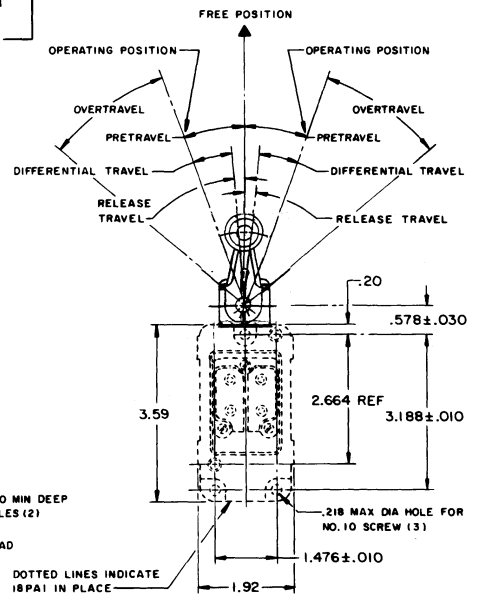

MICRO SWITCH
FREEPORT, ILLINOIS, U.S.A.
A DIVISION OF HONEYWELL
FED. MFG. CODE 9192P

SWITCH - ENCLOSED

CATALOG LISTING
201LS19

OPERATING HEAD MOUNTS IN ANY OF FOUR POSITIONS

NOTES

1. 1 - SWITCH IS ASSEMBLED FOR ACTUATION IN BOTH DIRECTIONS BUT MAY BE ADJUSTED TO ACTUATE IN EITHER THE CLOCKWISE DIRECTION ONLY OR THE COUNTERCLOCKWISE DIRECTION ONLY
2. 2 - TO CONVERT SWITCH FOR ACTUATION IN EITHER THE CLOCKWISE OR COUNTERCLOCKWISE DIRECTION ONLY, REMOVE ACTUATOR HEAD AND ROTATE THE NOTCHED PLUNGER 90° TO THE RIGHT FOR CLOCKWISE ACTUATION OR 90° TO THE LEFT FOR COUNTERCLOCKWISE ACTUATION
3. 3 - ROLLER LEVER MAY BE LOCKED IN ANY POSITION THRU 360°
4. 4 - LEVER FURNISHED UNASSEMBLED IN UNIT PACKING BOX

CHARACTERISTICS	ELECTRICAL DATA	SCALE 1/2 TO 1
OPERATING TORQUE --- 4.5 IN-LB MAX	CONTACT ARRANGEMENT (SEE CIRCUIT DIAGRAM)	DO NOT SCALE PRINT
FULL OVERTRAVEL TORQUE --- 6 IN-LB MAX		UNLESS OTHERWISE NOTED
RELEASE TORQUE --- .75 IN-LB MIN	10A - 120, 240 OR 480 VAC	DIMENSIONS ARE IN INCHES
PRETRAVEL --- 5° MAX	1/4 RP - 120 VAC; 1/2 RP - 240 VAC	ONE PLACE (.01) 2 .030
OVERTRAVEL --- 30° MIN	PILOT DUTY: 600 VAC MAX	TWO PLACE (.001) 2 .018
RELEASE TRAVEL --- 0° 30' MIN		THREE PLACE (.000) 2 .008
SWITCH - BASIC REPLACEMENT --- 2MN13		ANGLES 2
		WEIGHT