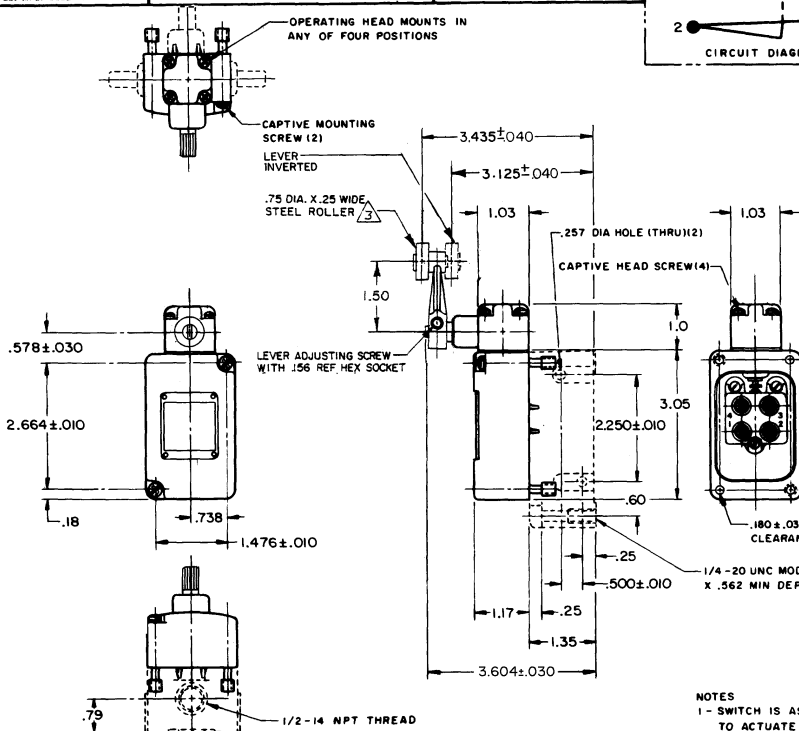

MICRO SWITCH
FREEPORT, ILLINOIS, U.S.A.
A DIVISION OF HONEYWELL
FED. MFG. CODE 9192P

SWITCH - ENCLOSED

CATALOG LISTING
201LS19

OPERATING HEAD MOUNTS IN ANY OF FOUR POSITIONS

NOTES

1. 1 - SWITCH IS ASSEMBLED FOR ACTUATION IN BOTH DIRECTIONS BUT MAY BE ADJUSTED TO ACTUATE IN EITHER THE CLOCKWISE DIRECTION ONLY OR THE COUNTERCLOCKWISE DIRECTION ONLY
2. 2 - TO CONVERT SWITCH FOR ACTUATION IN EITHER THE CLOCKWISE OR COUNTERCLOCKWISE DIRECTION ONLY, REMOVE ACTUATOR HEAD AND ROTATE THE NOTCHED PLUNGER 90° TO THE RIGHT FOR CLOCKWISE ACTUATION OR 90° TO THE LEFT FOR COUNTERCLOCKWISE ACTUATION
3. 3 - ROLLER LEVER MAY BE LOCKED IN ANY POSITION THRU 360°
4. 4 - LEVER FURNISHED UNASSEMBLED IN UNIT PACKING BOX

CHARACTERISTICS	ELECTRICAL DATA	SCALE 1/2 TO 1
OPERATING TORQUE --- 4.5 IN-LB MAX	CONTACT ARRANGEMENT (SEE CIRCUIT DIAGRAM)	DO NOT SCALE PRINT
FULL OVERTRAVEL TORQUE --- 6 IN-LB MAX		UNLESS OTHERWISE NOTED
RELEASE TORQUE --- .75 IN-LB MIN	10A - 120, 240 OR 480 VAC	DIMENSIONS ARE IN INCHES
PRETRAVEL --- 5° MAX	1/4 RP - 120 VAC; 1/2 RP - 240 VAC	ONE PLACE (.01) 2 .030
OVERTRAVEL --- 30° MIN	PILOT DUTY: 600 VAC MAX	TWO PLACE (.001) 2 .018
RELEASE TRAVEL --- 0° 30' MIN		THREE PLACE (.000) 2 .008
SWITCH - BASIC REPLACEMENT --- 2MN13		ANGLES 2
		WEIGHT