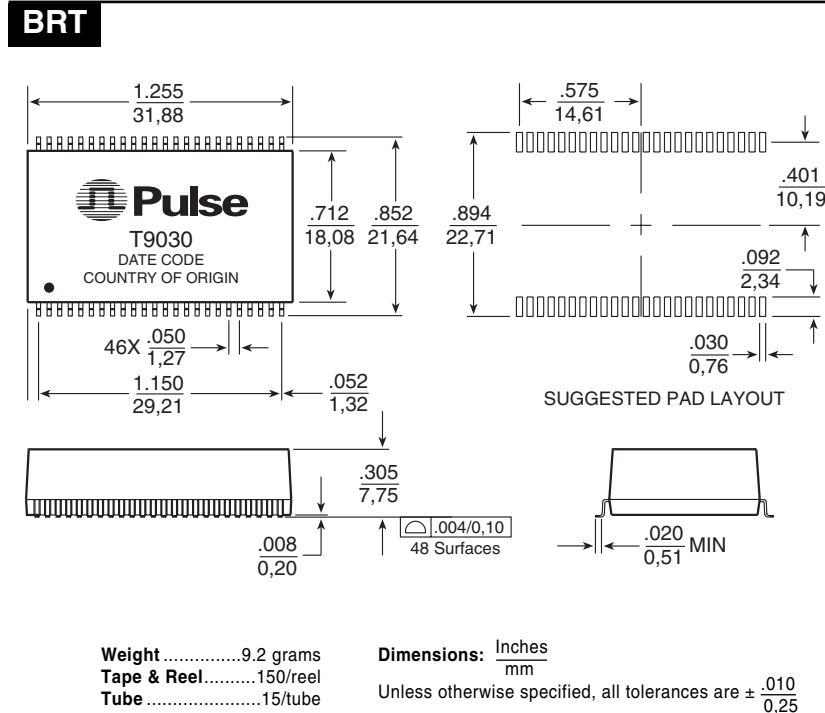

Mechanical