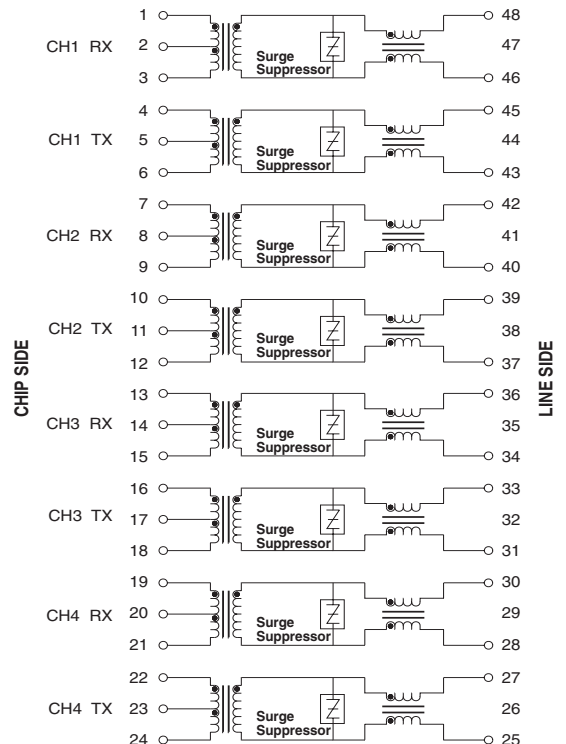

Schematic

For More Information:

Pulse Worldwide Headquarters 12220 World Trade Drive San Diego, CA 92128 U.S.A. www.pulseeng.com TEL: 858 674 8100 FAX: 858 674 8262	Pulse Northern Europe 3 Huxley Road Surrey Research Park Guildford, Surrey GU2 5RE United Kingdom TEL: 44 1483 401700 FAX: 44 1483 401701	Pulse Southern Europe Zone Industrielle F-39270 Orgelet France TEL: 33 3 84 35 04 04 FAX: 33 3 84 25 46 41	Pulse China Headquarters No. 1 Industrial District Changan, Dongguan China TEL: 86 769 85538070 FAX: 86 769 85538870	Pulse North China Room 1503 XinYin Building No. 888 YiShan Road Shanghai 200233 China TEL: 86 21 54643211/2 FAX: 86 21 54643210	Pulse South Asia 150 Kampong Ampat #07-01/02 KA Centre Singapore 368324 TEL: 65 6287 8998 FAX: 65 6280 0080	Pulse North Asia No. 26 Kao Ching Road Yang Mei Chen Taoyuan Hsien Taiwan, R. O. C. TEL: 886 3 4641811 FAX: 886 3 4641911

Performance warranty of products offered on this data sheet is limited to the parameters specified. Data is subject to change without notice. Other brand and product names mentioned herein may be trademarks or registered trademarks of their respective owners.
© Copyright, 2006. Pulse Engineering, Inc. All rights reserved.

www.pulseeng.com

T656.A (5/06)