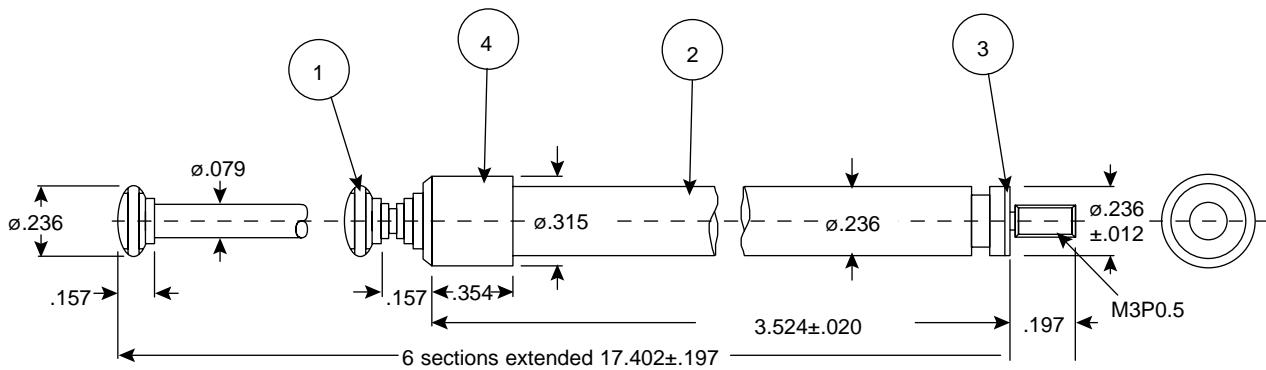

**Dimensions (In.)**

- 1 Head: BSBM
- 2 Antenna: BST
- 3 Antenna base: BSBM
- 4 Metal: BSBM

**Specifications:**

- Frequency range: 175 to 756MHz
- Telescoping 3.5 In. to 17.6 In.