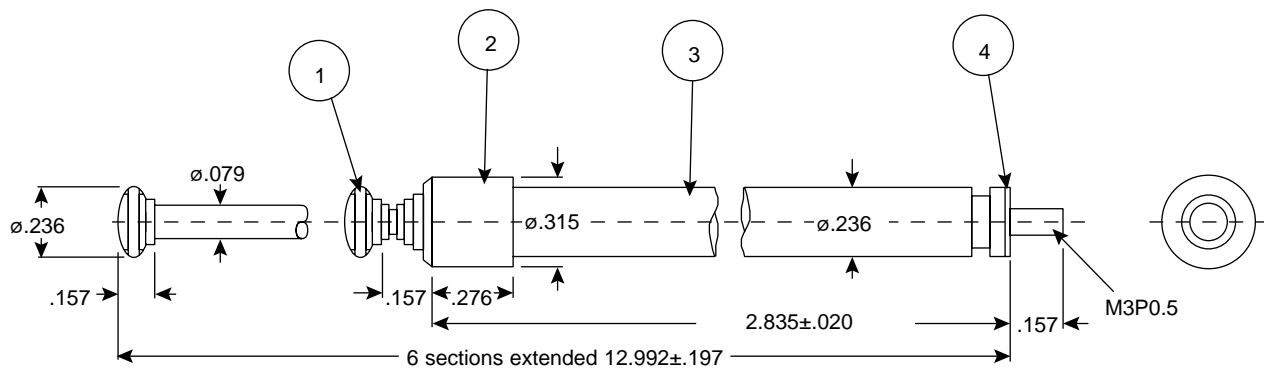

Dimensions (In.)

- 1 Top: BSBM
- 2 Metal: BSBM
- 3 Antenna: BST
- 4 Antenna base: BSBM

Specifications:

- Frequency range: 46-49mHz
- Telescoping 3.2 In. to 13.0 In.