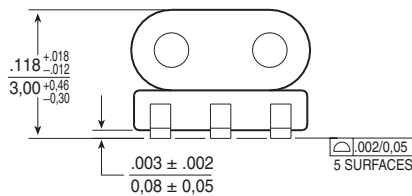

Mechanical

Schematic

CX3099

SUGGESTED PAD LAYOUT

Weight0.43 grams
Tape & Reel2200 /reel
Tray100 /tray

Dimensions: $\frac{\text{Inches}}{\text{mm}}$

Unless otherwise specified, all tolerances are $\pm \frac{.005}{0,13}$