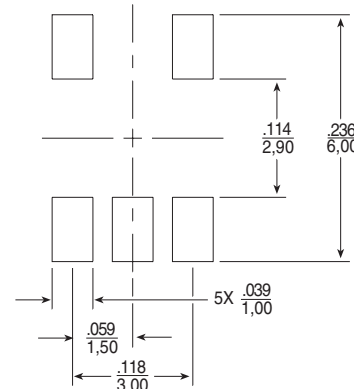

DIRECTIONAL COUPLER

For RF Applications in Cable TV Networking Equipment

-  16dB coupling level
-  Value-oriented construction
-  Operating bandwidth of 5MHz to 1000MHz
-  Operating temperature: -40°C to +85°C

Electrical Specifications @ 25°C — Operating Temperature -40°C to +85°C

Part Number	Frequency (MHz)	Z (Ω)	Coupling		Mainline Loss		Isolation (dB MIN)	Return Loss	
			Nom. (dB)	Flatness (dB MAX)	TYP (dB)	MAX (dB)		TYP (dB)	MIN (dB)
CX3099	10 - 1000	50	16.0 ±2.5	±0.4	0.8	2.0	20	20	10

Mechanical

Schematic

CX3099

SUGGESTED PAD LAYOUT

Weight0.43 grams
Tape & Reel2200 /reel
Tray100 /tray

Dimensions: $\frac{\text{Inches}}{\text{mm}}$

Unless otherwise specified, all tolerances are $\pm \frac{.005}{0,13}$