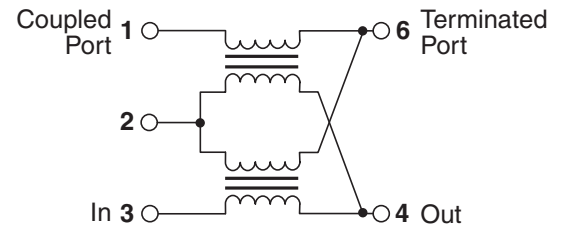

DIRECTIONAL COUPLER

For RF Applications in Cable TV Networking Equipment

-  16dB coupling level
-  Value-oriented construction
-  Operating bandwidth of 5MHz to 1000MHz
-  Operating temperature: -40°C to +85°C

Mechanical

Schematic

CX3099

SUGGESTED PAD LAYOUT

Weight0.43 grams
Tape & Reel2200 /reel
Tray100 /tray

Dimensions: $\frac{\text{Inches}}{\text{mm}}$

Unless otherwise specified, all tolerances are $\pm \frac{.005}{0,13}$