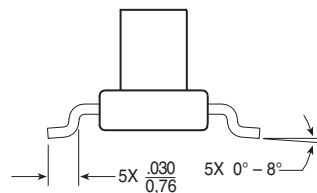

Mechanical

Schematic

CX3099

SUGGESTED PAD LAYOUT

Weight0.43 grams
Tape & Reel2200 /reel
Tray100 /tray

Dimensions: $\frac{\text{Inches}}{\text{mm}}$

Unless otherwise specified, all tolerances are $\pm \frac{.005}{0,13}$