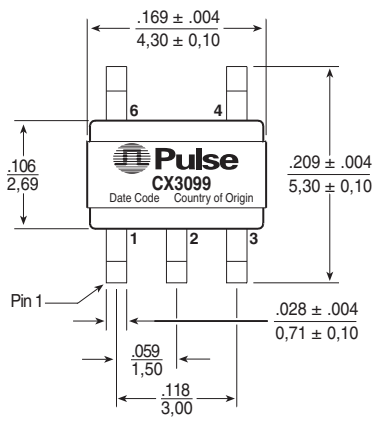

DIRECTIONAL COUPLER

For RF Applications in Cable TV Networking Equipment

-  16dB coupling level
-  Value-oriented construction
-  Operating bandwidth of 5MHz to 1000MHz
-  Operating temperature: -40°C to +85°C

Electrical Specifications @ 25°C — Operating Temperature -40°C to +85°C

Part Number	Frequency (MHz)	Z (Ω)	Coupling		Mainline Loss		Isolation (dB MIN)	Return Loss	
			Nom. (dB)	Flatness (dB MAX)	TYP (dB)	MAX (dB)		TYP (dB)	MIN (dB)
CX3099	10 - 1000	50	16.0 ±2.5	±0.4	0.8	2.0	20	20	10

Mechanical

Schematic

CX3099

SUGGESTED PAD LAYOUT

Weight0.43 grams
Tape & Reel2200 /reel
Tray100 /tray

Dimensions: $\frac{\text{Inches}}{\text{mm}}$

Unless otherwise specified, all tolerances are $\pm \frac{.005}{0,13}$