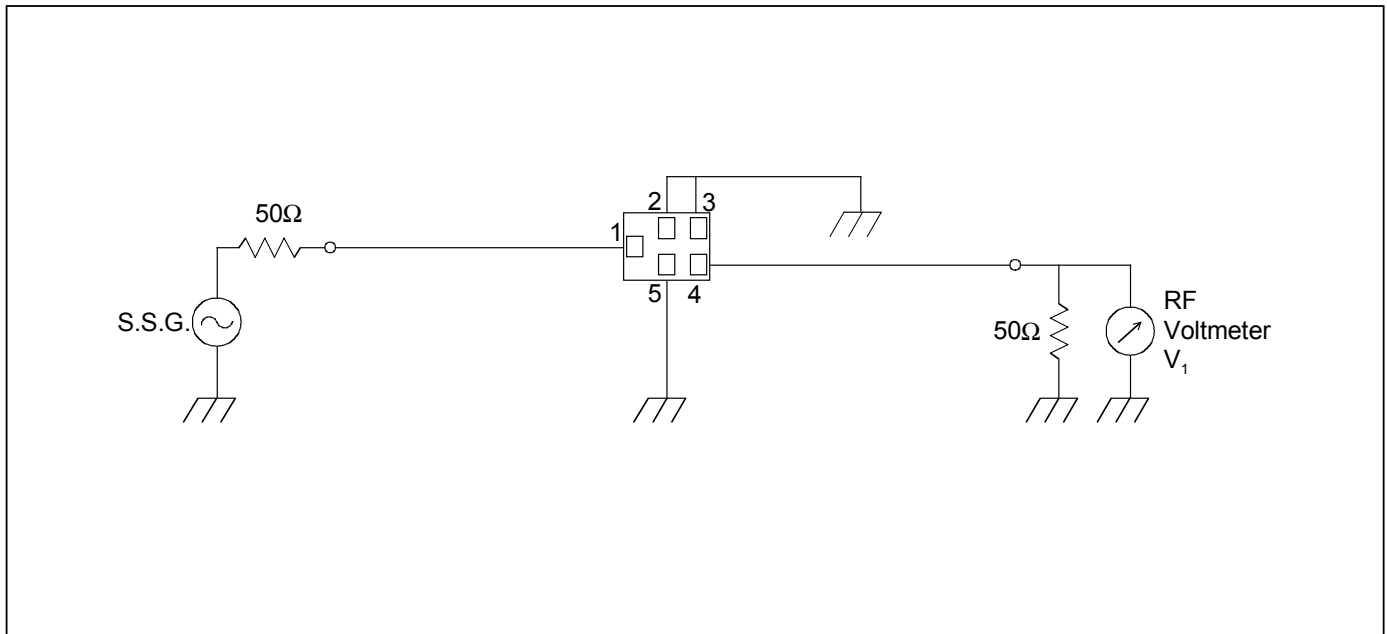

Test Circuit

- This PDF Datasheet is downloaded from the website of Murata Manufacturing Co., Ltd. Therefore, it's specifications are subject to change or our products in it may be discontinued without advance notice. Please check with our sales representatives or product engineers before ordering.
- This PDF Datasheet has only typical specifications because there is no space for detailed specifications. Therefore, please approve our product specifications or transact the approval sheet for product specifications before ordering.