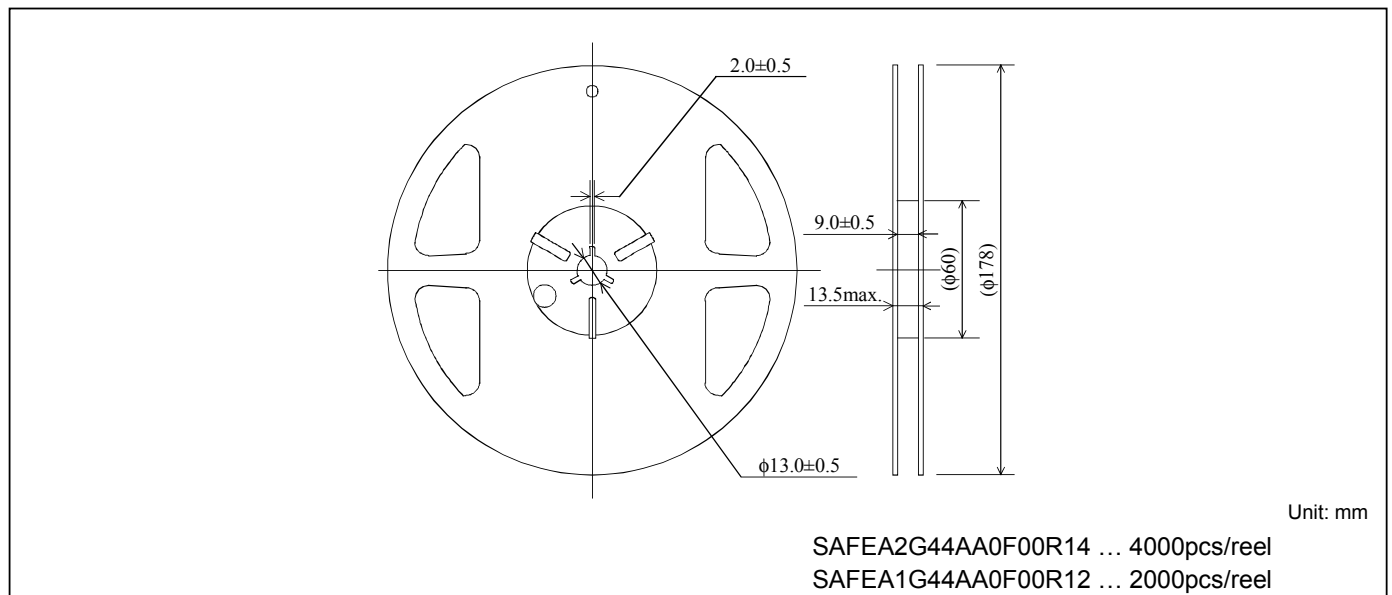

# SAW FILTER FOR Bluetooth

Murata part number : SAFEA2G44AA0F00

■ Dimensions of Carrier Tape

■ Dimensions of Tape

■ Dimensions of Reel