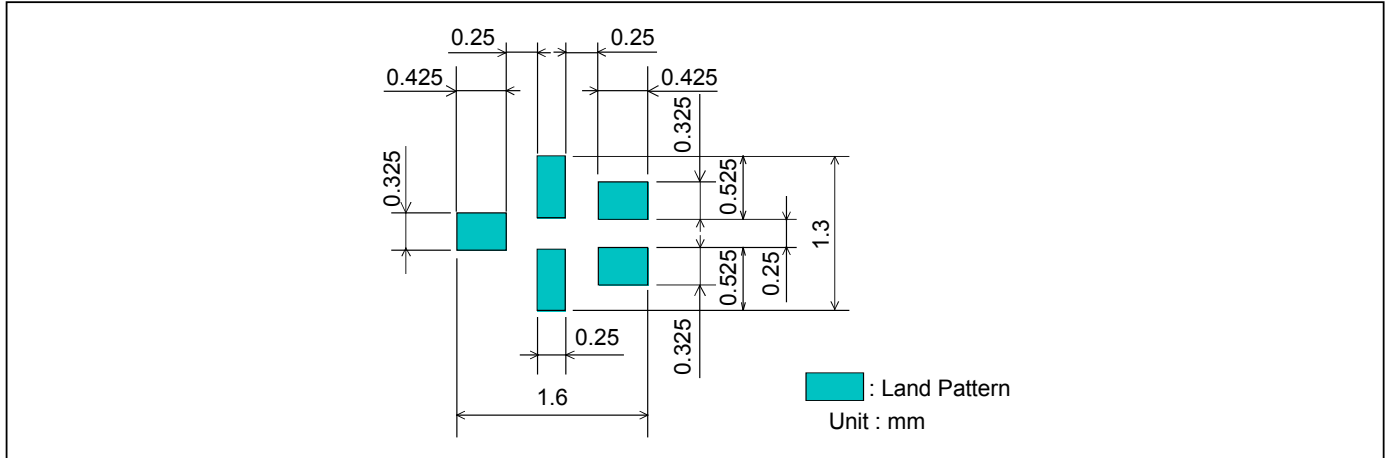

SAW FILTER FOR Bluetooth

Murata part number : SAFEA2G44AA0F00

Recommended Land Pattern