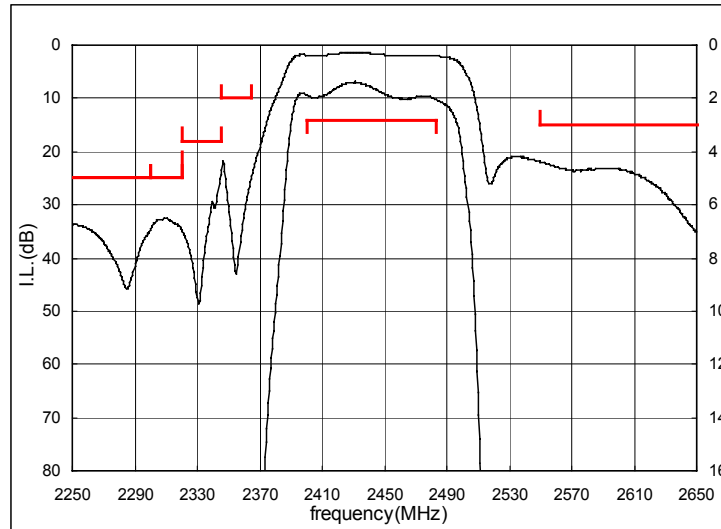

SAW FILTER FOR Bluetooth

Murata part number : SAFEA2G44AA0F00

■ Frequency Performance