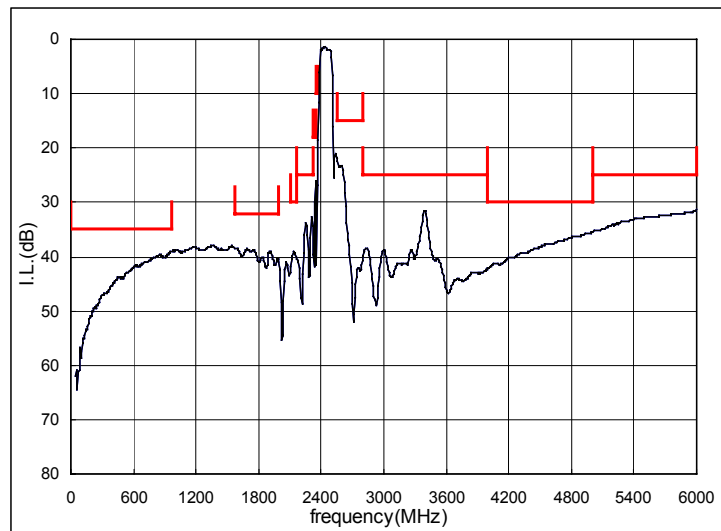

SAW FILTER FOR Bluetooth

Murata part number : SAFEA2G44AA0F00

■ Frequency Performance