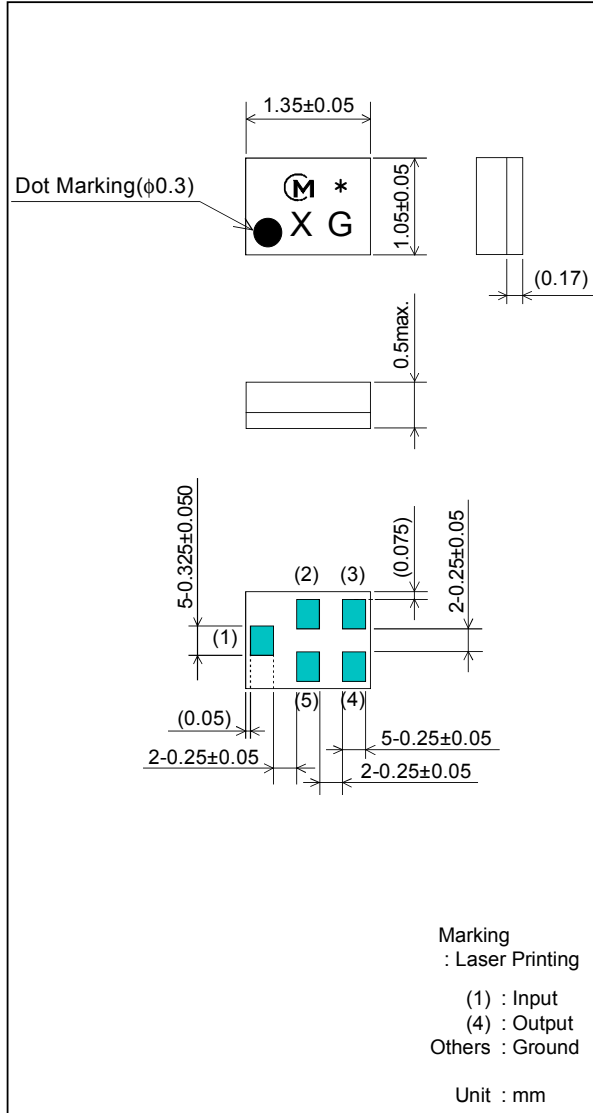

# SAW FILTER FOR Bluetooth

Murata part number : SAFEA2G44AA0F00

## ■ Package Dimensions

# SAW FILTER FOR Bluetooth

Murata part number : SAFEA2G44AA0F00

■ Dimensions of Carrier Tape

■ Dimensions of Tape

■ Dimensions of Reel

## Recommended Land Pattern