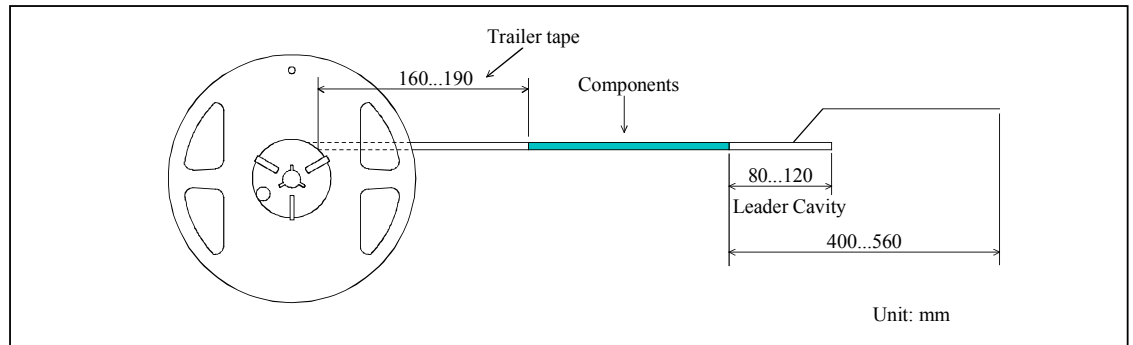

# SAW FILTER FOR Bluetooth

Murata part number : SAFEA2G44AA0F00

■ Dimensions of Carrier Tape

■ Dimensions of Tape

■ Dimensions of Reel