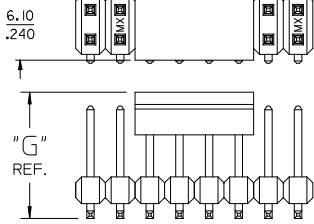

13 12 11 10 9 8 7 6 5 4 3 2 1

OPTIONAL PICK AND PLACE CAP
SEE NOTES 4 & 9.

DIM. "M"	DIM. "G"
6.10 .240	10.67 .420
8.13 .320	12.70 .500

P.C. BOARD PAD LAYOUT AT ENDS FOR NO PEG VERSION.

PEG OPTIONS

NOTES:

- MATERIALS: INSULATOR: GLASS FILLED LIQUID CRYSTAL POLYMER (LCP), UL94 V-0, COLOR: BLACK
TERMINAL: COPPER ALLOY
- FINISH:
59 TIN - 0.00150/0.00059 MINIMUM BRIGHT TIN OVER NICKEL OVERALL.
150 TIN - 0.00381/0.00150 MINIMUM BRIGHT TIN OVER NICKEL OVERALL.
15 GOLD - 0.00038/0.00015 MINIMUM GOLD IN SELECT AREA OVER 0.00191/0.00075 MINIMUM TIN IN SELECT AREA OVER NICKEL OVERALL.
30 GOLD - 0.00076/0.00030 MINIMUM GOLD IN SELECT AREA OVER 0.00191/0.00075 MINIMUM TIN IN SELECT AREA OVER NICKEL OVERALL.
50 GOLD - 0.00127/0.00050 MINIMUM GOLD IN SELECT AREA OVER 0.00254/0.00100 MINIMUM TIN IN SELECT AREA OVER NICKEL OVERALL.
* THE PRIMARY SHIPPING CARTON WILL BE LABELED "COMPLIANT TO RoHS DIRECTIVE 2002/95/EC AND ELV ANNEX II OF DIRECTIVE 2000/53/EC". CARTONS WITHOUT THIS LABEL MAY CONTAIN PRODUCT WITH LEAD.
- PART TO CONFORM TO PS-71308.
- PACKAGING (SEE CHARTS):
BULK: PER PK-70873-0353
TUBES: PER PK-70873-0041
71308-82** IN TUBES: PER PK-70873-042.
TUBES W/ VAC CAPS: PER PK-70873-0691
TAPE AND REEL W/ VAC CAPS: PER PK-70873-0805.
SEE SHEET 3 FOR TAPE & REEL PRODUCT WITH SHALLOW POCKET REQUIREMENTS.
- TYP. DIMENSIONS FOR LANDS SURROUNDING HOLES FOR RETENTION PEGS.
- PIN SOLERABILITY PER MOLEX SPEC, ES-152.
- SEE SHEETS 2-5 FOR CHARTED DIMS., PART/EDP NO'S, AND VOIDED CIRCUITS.
- PIN PUSHOUT FORCE: 3 LBS. MINIMUM.
- PICK-N-PLACE CAPS WILL BE PLACED SO THAT VACUUM PICK UP AREA WILL BE IN CENTER OF PART.
- COPLANARITY FOR CIRCUIT SIZES UP TO 40 IS 0.15 MM/0.06 INCH. FOR CIRCUIT SIZES 42 AND LARGER, CONTACT MOLEX SALES DEPARTMENT.
- THIS PART CONFORMS TO CLASS B REQUIREMENTS OF COSMETIC SPECIFICATION PS-45499-002.