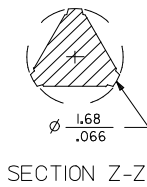

13 12 11 10 9 8 7 6 5 4 3 2 1

OPTIONAL PICK AND PLACE CAP
SEE NOTES 4 & 9.

DIM. "M"	DIM. "G"
6.10 .240	10.67 .420
8.13 .320	12.70 .500

P.C. BOARD PAD LAYOUT AT ENDS FOR NO PEG VERSION.

PEG OPTIONS

NOTES:

- MATERIALS: INSULATOR: GLASS FILLED LIQUID CRYSTAL POLYMER (LCP), UL94 V-0, COLOR: BLACK
TERMINAL: COPPER ALLOY
- FINISH:
59 TIN - 0.00150/0.00059 MINIMUM BRIGHT TIN OVER NICKEL OVERALL.
150 TIN - 0.00381/0.00150 MINIMUM BRIGHT TIN OVER NICKEL OVERALL.
15 GOLD - 0.00038/0.00015 MINIMUM GOLD IN SELECT AREA OVER 0.00191/0.00075 MINIMUM TIN IN SELECT AREA OVER NICKEL OVERALL.
30 GOLD - 0.00076/0.00030 MINIMUM GOLD IN SELECT AREA OVER 0.00191/0.00075 MINIMUM TIN IN SELECT AREA OVER NICKEL OVERALL.
50 GOLD - 0.00127/0.00050 MINIMUM GOLD IN SELECT AREA OVER 0.00254/0.00100 MINIMUM TIN IN SELECT AREA OVER NICKEL OVERALL.
* THE PRIMARY SHIPPING CARTON WILL BE LABELED "COMPLIANT TO RoHS DIRECTIVE 2002/95/EC AND ELV ANNEX II OF DIRECTIVE 2000/53/EC". CARTONS WITHOUT THIS LABEL MAY CONTAIN PRODUCT WITH LEAD.
- PART TO CONFORM TO PS-71308.
- PACKAGING (SEE CHARTS):
BULK: PER PK-70873-0353
TUBES: PER PK-70873-0041
71308-82** IN TUBES: PER PK-70873-042.
TUBES W/ VAC CAPS: PER PK-70873-0691
TAPE AND REEL W/ VAC CAPS: PER PK-70873-0805.
SEE SHEET 3 FOR TAPE & REEL PRODUCT WITH SHALLOW POCKET REQUIREMENTS.
- TYP. DIMENSIONS FOR LANDS SURROUNDING HOLES FOR RETENTION PEGS.
- PIN SOLERABILITY PER MOLEX SPEC, ES-152.
- SEE SHEETS 2-5 FOR CHARTED DIMS., PART/EDP NO'S, AND VOIDED CIRCUITS.
- PIN PUSHOUT FORCE: 3 LBS. MINIMUM.
- PICK-N-PLACE CAPS WILL BE PLACED SO THAT VACUUM PICK UP AREA WILL BE IN CENTER OF PART.
- COPLANARITY FOR CIRCUIT SIZES UP TO 40 IS 0.15 MM/0.06 INCH. FOR CIRCUIT SIZES 42 AND LARGER, CONTACT MOLEX SALES DEPARTMENT.
- THIS PART CONFORMS TO CLASS B REQUIREMENTS OF COSMETIC SPECIFICATION PS-45499-002.