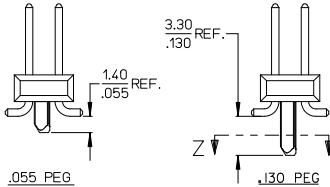

13 12 11 10 9 8 7 6 5 4 3 2 1

OPTIONAL PICK AND PLACE CAP
SEE NOTES 4 & 9.

DIM. "M"	DIM. "G"
6.10 .240	10.67 .420
8.13 .320	12.70 .500

P.C. BOARD PAD LAYOUT AT ENDS FOR NO PEG VERSION.

PEG OPTIONS

NOTES:

- MATERIALS: INSULATOR: GLASS FILLED LIQUID CRYSTAL POLYMER (LCP), UL94 V-0, COLOR: BLACK
TERMINAL: COPPER ALLOY
- FINISH:
59 TIN - 0.00150/0.00059 MINIMUM BRIGHT TIN OVER NICKEL OVERALL.
150 TIN - 0.00381/0.00150 MINIMUM BRIGHT TIN OVER NICKEL OVERALL.
15 GOLD - 0.00038/0.00015 MINIMUM GOLD IN SELECT AREA OVER 0.00191/0.00075 MINIMUM TIN IN SELECT AREA OVER NICKEL OVERALL.
30 GOLD - 0.00076/0.00030 MINIMUM GOLD IN SELECT AREA OVER 0.00191/0.00075 MINIMUM TIN IN SELECT AREA OVER NICKEL OVERALL.
50 GOLD - 0.00127/0.00050 MINIMUM GOLD IN SELECT AREA OVER 0.00254/0.00100 MINIMUM TIN IN SELECT AREA OVER NICKEL OVERALL.
* THE PRIMARY SHIPPING CARTON WILL BE LABELED "COMPLIANT TO RoHS DIRECTIVE 2002/95/EC AND ELV ANNEX II OF DIRECTIVE 2000/53/EC". CARTONS WITHOUT THIS LABEL MAY CONTAIN PRODUCT WITH LEAD.
- PART TO CONFORM TO PS-71308.
- PACKAGING (SEE CHARTS):
BULK: PER PK-70873-0353
TUBES: PER PK-70873-0041
71308-82** IN TUBES: PER PK-70873-042.
TUBES W/ VAC CAPS: PER PK-70873-0691
TAPE AND REEL W/ VAC CAPS: PER PK-70873-0805.
SEE SHEET 3 FOR TAPE & REEL PRODUCT WITH SHALLOW POCKET REQUIREMENTS.
- TYP. DIMENSIONS FOR LANDS SURROUNDING HOLES FOR RETENTION PEGS.
- PIN SOLERABILITY PER MOLEX SPEC, ES-152.
- SEE SHEETS 2-5 FOR CHARTED DIMS., PART/EDP NO'S, AND VOIDED CIRCUITS.
- PIN PUSHOUT FORCE: 3 LBS. MINIMUM.
- PICK-N-PLACE CAPS WILL BE PLACED SO THAT VACUUM PICK UP AREA WILL BE IN CENTER OF PART.
- COPLANARITY FOR CIRCUIT SIZES UP TO 40 IS 0.15 MM/0.06 INCH. FOR CIRCUIT SIZES 42 AND LARGER, CONTACT MOLEX SALES DEPARTMENT.
- THIS PART CONFORMS TO CLASS B REQUIREMENTS OF COSMETIC SPECIFICATION PS-45499-002.