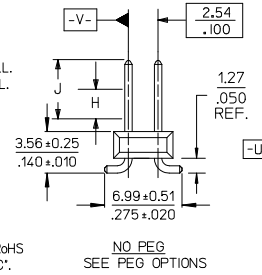

13 12 11 10 9 8 7 6 5 4 3 2 1

OPTIONAL PICK AND PLACE CAP
SEE NOTES 4 & 9.

DIM. "M"	DIM. "G"
6.10 .240	10.67 .420
8.13 .320	12.70 .500

P.C. BOARD PAD LAYOUT AT ENDS FOR NO PEG VERSION.

PEG OPTIONS

NOTES:

- MATERIALS: INSULATOR: GLASS FILLED LIQUID CRYSTAL POLYMER (LCP), UL94 V-0, COLOR: BLACK
TERMINAL: COPPER ALLOY
- FINISH:
59 TIN - 0.00150/0.00059 MINIMUM BRIGHT TIN OVER NICKEL OVERALL.
150 TIN - 0.00381/0.00150 MINIMUM BRIGHT TIN OVER NICKEL OVERALL.
15 GOLD - 0.00038/0.00015 MINIMUM GOLD IN SELECT AREA OVER 0.00191/0.00075 MINIMUM TIN IN SELECT AREA OVER NICKEL OVERALL.
30 GOLD - 0.00076/0.00030 MINIMUM GOLD IN SELECT AREA OVER 0.00191/0.00075 MINIMUM TIN IN SELECT AREA OVER NICKEL OVERALL.
50 GOLD - 0.00127/0.00050 MINIMUM GOLD IN SELECT AREA OVER 0.00254/0.00100 MINIMUM TIN IN SELECT AREA OVER NICKEL OVERALL.
* THE PRIMARY SHIPPING CARTON WILL BE LABELED "COMPLIANT TO RoHS DIRECTIVE 2002/95/EC AND ELV ANNEX II OF DIRECTIVE 2000/53/EC". CARTONS WITHOUT THIS LABEL MAY CONTAIN PRODUCT WITH LEAD.
- PART TO CONFORM TO PS-71308.
- PACKAGING (SEE CHARTS):
BULK: PER PK-70873-0353
TUBES: PER PK-70873-0041
71308-82** IN TUBES: PER PK-70873-042.
TUBES W/ VAC CAPS: PER PK-70873-0691
TAPE AND REEL W/ VAC CAPS: PER PK-70873-0805.
SEE SHEET 3 FOR TAPE & REEL PRODUCT WITH SHALLOW POCKET REQUIREMENTS.
- TYP. DIMENSIONS FOR LANDS SURROUNDING HOLES FOR RETENTION PEGS.
- PIN SOLERABILITY PER MOLEX SPEC, ES-152.
- SEE SHEETS 2-5 FOR CHARTED DIMS., PART/EDP NO'S, AND VOIDED CIRCUITS.
- PIN PUSHOUT FORCE: 3 LBS. MINIMUM.
- PICK-N-PLACE CAPS WILL BE PLACED SO THAT VACUUM PICK UP AREA WILL BE IN CENTER OF PART.
- COPLANARITY FOR CIRCUIT SIZES UP TO 40 IS 0.15 MM/0.06 INCH. FOR CIRCUIT SIZES 42 AND LARGER, CONTACT MOLEX SALES DEPARTMENT.
- THIS PART CONFORMS TO CLASS B REQUIREMENTS OF COSMETIC SPECIFICATION PS-45499-002.