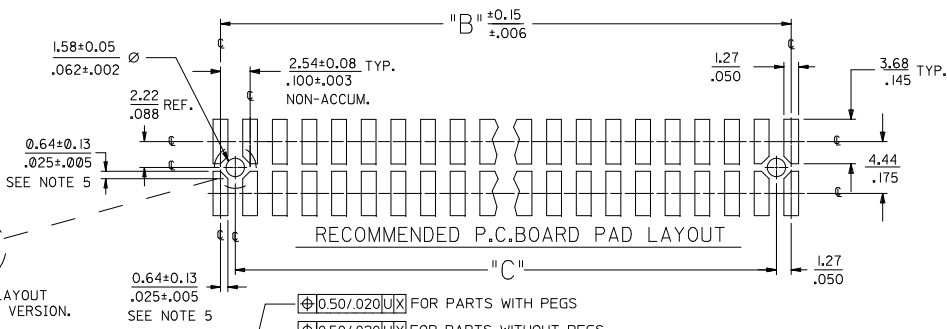

13 12 11 10 9 8 7 6 5 4 3 2 1

OPTIONAL PICK AND PLACE CAP
SEE NOTES 4 & 9.

DIM. "M"	DIM. "G"
6.10 .240	10.67 .420
8.13 .320	12.70 .500

P.C. BOARD PAD LAYOUT AT ENDS FOR NO PEG VERSION.

PEG OPTIONS

NOTES:

- MATERIALS: INSULATOR: GLASS FILLED LIQUID CRYSTAL POLYMER (LCP), UL94 V-0, COLOR: BLACK
TERMINAL: COPPER ALLOY
- FINISH:
59 TIN - 0.00150/0.00059 MINIMUM BRIGHT TIN OVER NICKEL OVERALL.
150 TIN - 0.00381/0.00150 MINIMUM BRIGHT TIN OVER NICKEL OVERALL.
15 GOLD - 0.00038/0.00015 MINIMUM GOLD IN SELECT AREA OVER 0.00191/0.00075 MINIMUM TIN IN SELECT AREA OVER NICKEL OVERALL.
30 GOLD - 0.00076/0.00030 MINIMUM GOLD IN SELECT AREA OVER 0.00191/0.00075 MINIMUM TIN IN SELECT AREA OVER NICKEL OVERALL.
50 GOLD - 0.00127/0.00050 MINIMUM GOLD IN SELECT AREA OVER 0.00254/0.00100 MINIMUM TIN IN SELECT AREA OVER NICKEL OVERALL.
* THE PRIMARY SHIPPING CARTON WILL BE LABELED "COMPLIANT TO RoHS DIRECTIVE 2002/95/EC AND ELV ANNEX II OF DIRECTIVE 2000/53/EC". CARTONS WITHOUT THIS LABEL MAY CONTAIN PRODUCT WITH LEAD.
- PART TO CONFORM TO PS-71308.
- PACKAGING (SEE CHARTS):
BULK: PER PK-70873-0353
TUBES: PER PK-70873-0041
71308-82** IN TUBES: PER PK-70873-042.
TUBES W/ VAC CAPS: PER PK-70873-0691
TAPE AND REEL W/ VAC CAPS: PER PK-70873-0805.
SEE SHEET 3 FOR TAPE & REEL PRODUCT WITH SHALLOW POCKET REQUIREMENTS.
- TYP. DIMENSIONS FOR LANDS SURROUNDING HOLES FOR RETENTION PEGS.
- PIN SOLERABILITY PER MOLEX SPEC, ES-152.
- SEE SHEETS 2-5 FOR CHARTED DIMS., PART/EDP NO'S, AND VOIDED CIRCUITS.
- PIN PUSHOUT FORCE: 3 LBS. MINIMUM.
- PICK-N-PLACE CAPS WILL BE PLACED SO THAT VACUUM PICK UP AREA WILL BE IN CENTER OF PART.
- COPLANARITY FOR CIRCUIT SIZES UP TO 40 IS 0.15 MM/0.06 INCH. FOR CIRCUIT SIZES 42 AND LARGER, CONTACT MOLEX SALES DEPARTMENT.
- THIS PART CONFORMS TO CLASS B REQUIREMENTS OF COSMETIC SPECIFICATION PS-45499-002.