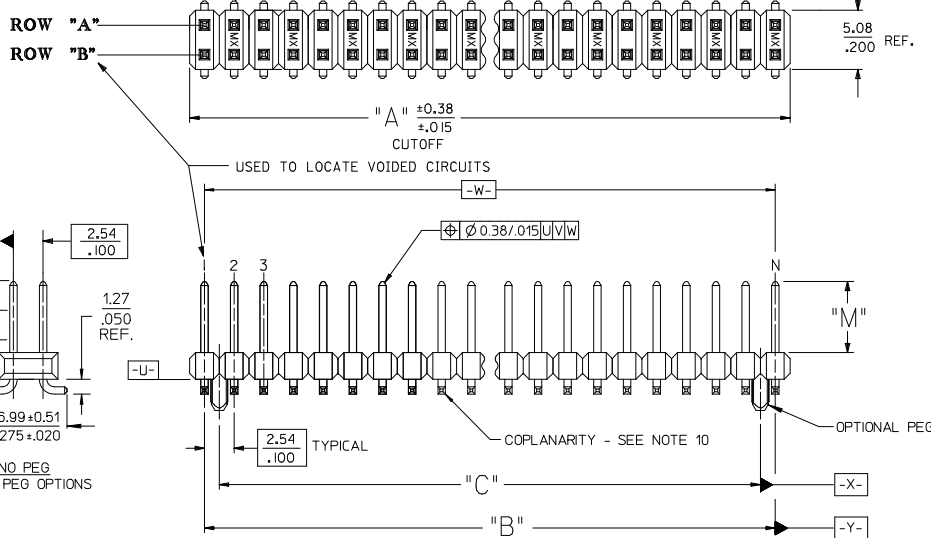

13 12 11 10 9 8 7 6 5 4 3 2 1

OPTIONAL PICK AND PLACE CAP
SEE NOTES 4 & 9.

DIM. "M"	DIM. "G"
6.10 .240	10.67 .420
8.13 .320	12.70 .500

P.C. BOARD PAD LAYOUT AT ENDS FOR NO PEG VERSION.

PEG OPTIONS

NOTES:

- MATERIALS: INSULATOR: GLASS FILLED LIQUID CRYSTAL POLYMER (LCP), UL94 V-0, COLOR: BLACK
TERMINAL: COPPER ALLOY
- FINISH:
59 TIN - 0.00150/0.00059 MINIMUM BRIGHT TIN OVER NICKEL OVERALL.
150 TIN - 0.00381/0.00150 MINIMUM BRIGHT TIN OVER NICKEL OVERALL.
15 GOLD - 0.00038/0.00015 MINIMUM GOLD IN SELECT AREA OVER 0.00191/0.00075 MINIMUM TIN IN SELECT AREA OVER NICKEL OVERALL.
30 GOLD - 0.00076/0.00030 MINIMUM GOLD IN SELECT AREA OVER 0.00191/0.00075 MINIMUM TIN IN SELECT AREA OVER NICKEL OVERALL.
50 GOLD - 0.00127/0.00050 MINIMUM GOLD IN SELECT AREA OVER 0.00254/0.00100 MINIMUM TIN IN SELECT AREA OVER NICKEL OVERALL.
* THE PRIMARY SHIPPING CARTON WILL BE LABELED "COMPLIANT TO RoHS DIRECTIVE 2002/95/EC AND ELV ANNEX II OF DIRECTIVE 2000/53/EC". CARTONS WITHOUT THIS LABEL MAY CONTAIN PRODUCT WITH LEAD.
- PART TO CONFORM TO PS-71308.
- PACKAGING (SEE CHARTS):
BULK: PER PK-70873-0353
TUBES: PER PK-70873-0041
71308-82** IN TUBES: PER PK-70873-042.
TUBES W/ VAC CAPS: PER PK-70873-0691
TAPE AND REEL W/ VAC CAPS: PER PK-70873-0805.
SEE SHEET 3 FOR TAPE & REEL PRODUCT WITH SHALLOW POCKET REQUIREMENTS.
- TYP. DIMENSIONS FOR LANDS SURROUNDING HOLES FOR RETENTION PEGS.
- PIN SOLERABILITY PER MOLEX SPEC, ES-152.
- SEE SHEETS 2-5 FOR CHARTED DIMS., PART/EDP NO'S, AND VOIDED CIRCUITS.
- PIN PUSHOUT FORCE: 3 LBS. MINIMUM.
- PICK-N-PLACE CAPS WILL BE PLACED SO THAT VACUUM PICK UP AREA WILL BE IN CENTER OF PART.
- COPLANARITY FOR CIRCUIT SIZES UP TO 40 IS 0.15 MM/0.06 INCH. FOR CIRCUIT SIZES 42 AND LARGER, CONTACT MOLEX SALES DEPARTMENT.
- THIS PART CONFORMS TO CLASS B REQUIREMENTS OF COSMETIC SPECIFICATION PS-45499-002.