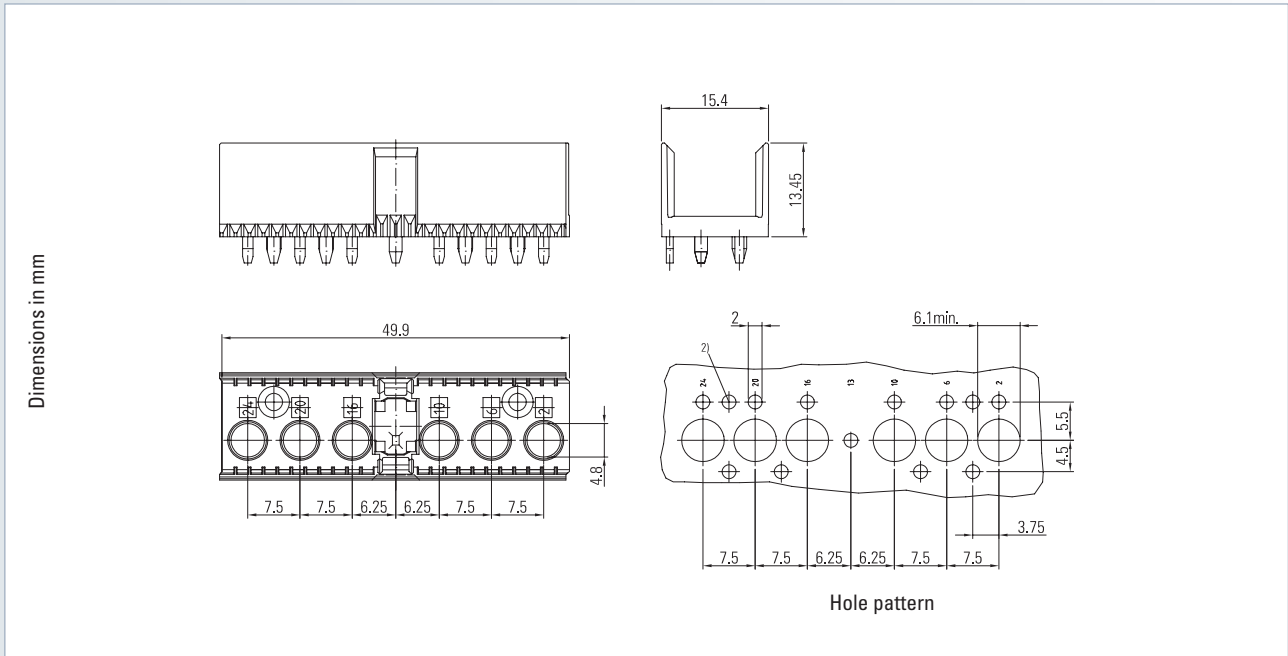

Type L

Male connector

No. of contacts	Description	Press-fit technology
		Part number
6		243-51000