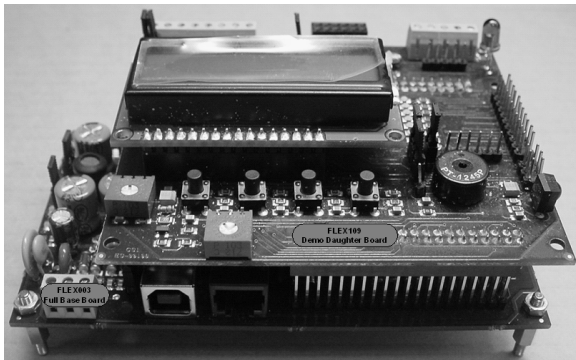

Document Type: Technical data sheet [page 1 of 1]

Previous version & Author: v1 (03.07.2008) - Shiva

Product Code: FLEX111

Product Name: FLEX fast track suite

Current version & Author: v1 (03.07.2008) - Shiva

Figure 1: FLEX fast track suite

Refer the following technical data sheets:

- FLEX003: FLEX Full Base Board
- FLEX109: FLEX Demo Daughter Board