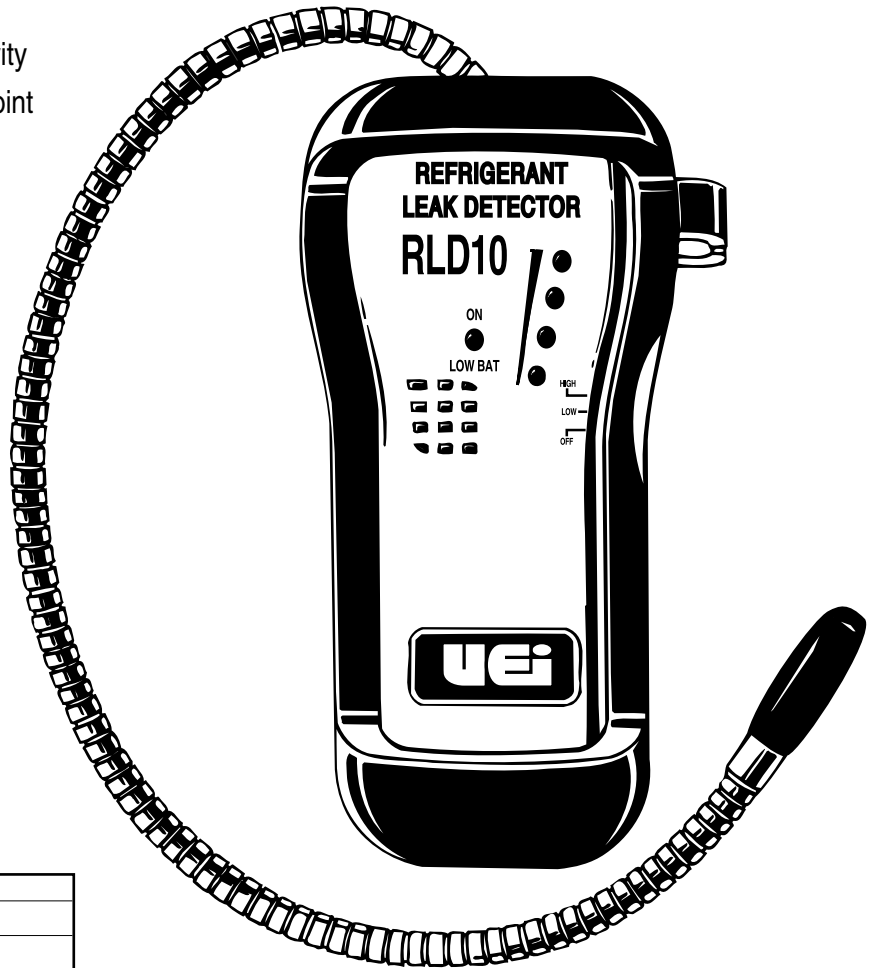

RLD10 Refrigerant Leak Detector

The RLD10 makes pinpointing leaks as easy as one, two! Detect leaking refrigerant using the high sensitivity mode then switch to the low sensitivity mode to pinpoint its source. If background noise makes the audible tic hard to hear, you can count on the color scaled LED indicators. With the RLD10 you'll get the latest in refrigerant detection at a great price.

- Auto zeros when turned on
- LED panel indicates refrigerant leak concentration
- Two position sensitivity selector
- Audible tick rate
- Long gooseneck probe
- One-hand operation
- Automatically detects all existing refrigerants and blends
- One year limited warranty

INTELLIGENT SOLUTIONS

RLD10 • Refrigerant Leak Detector

The RLD10 makes pinpointing leaks as easy as one, two! Detect leaking refrigerant using the high sensitivity mode then switch to the low sensitivity mode to pinpoint its source. If background noise makes the audible tick hard to hear, you can count on the color scaled LED indicators.

With the RLD10 you'll get the latest in refrigerant detection at a great price.

- Auto zeros when turned on
- Color scaled LED's indicate refrigerant leak rate
- Two position sensitivity selector
- Audible tick rate
- Long gooseneck probe
- One-hand operation
- Automatically detects all existing halogen refrigerants and blends
- One year limited warranty