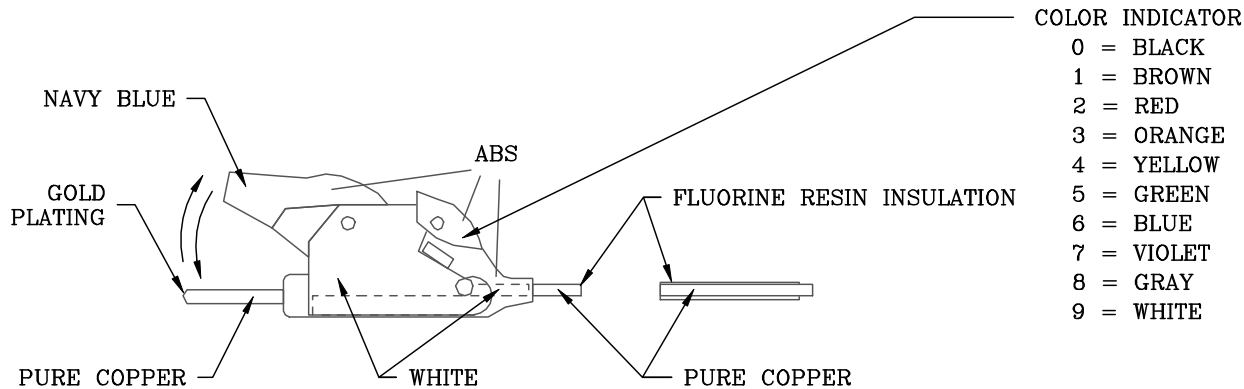

F5731

DOD 35731

ALL DIMENSIONS ARE IN MILLIMETERS UNLESS OTHERWISE SPECIFIED

Emulation Technology, Inc.
— VLSI and SMT ADAPTERS and ACCESSORIES —

2344 Walsh Avenue, Bldg. F
Santa Clara, Ca 95051

TEL:(408)982-0660
FAX:(408)982-0664

ET PART #	DESCRIPTION	SHEET: 1 OF 1	DATE: 11-5-99	REVISION:	ASSEMBLY DRAWING
FP-7C-10	GRIPPER SHORT/10 COLOR BODY W/CORD	CHECKED: STEPHAN V.	DRAWN: Paula McKenna-Olson	ITEM: FP-7XX-10	
FP-7CL-10	GRIPPER LONG/10 COLOR BODY W/CORD	DO NOT SCALE DRAWING		DESCRIPTION: FP-7XX-10	
FP-7L90-10	GRIPPER SHORT/10 COLOR BODY W/CORD - 90°				