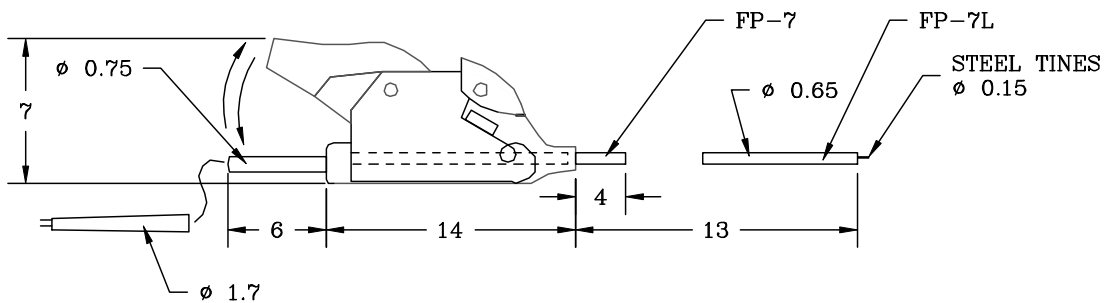

F5731

DOD 35731

ALL DIMENSIONS ARE IN MILLIMETERS UNLESS OTHERWISE SPECIFIED

Emulation Technology, Inc.
— VLSI and SMT ADAPTERS and ACCESSORIES —

2344 Walsh Avenue, Bldg. F
Santa Clara, Ca 95051

TEL:(408)982-0660
FAX:(408)982-0664

ET PART #	DESCRIPTION	SHEET: 1 OF 1	DATE: 11-5-99	REVISION:	ASSEMBLY DRAWING
FP-7C-10	GRIPPER SHORT/10 COLOR BODY W/CORD	CHECKED: STEPHAN V.	DRAWN: Paula McKenna-Olson	ITEM: FP-7XX-10	
FP-7CL-10	GRIPPER LONG/10 COLOR BODY W/CORD	DO NOT SCALE DRAWING		DESCRIPTION: FP-7XX-10	
FP-7L90-10	GRIPPER SHORT/10 COLOR BODY W/CORD - 90°				