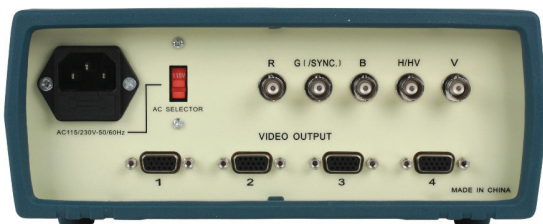

## Benchtop Video Generator for Computer Monitor, PC and MAC

### Model 1280B

The 1280B is a fully featured benchtop design to test both Mac and PC monitors. All patterns can be manually selected or place the 1280B in Auto for automatic cycling of each available pattern. Designed to test (burn in) one to four monitors, the 1280B can also be used as a display generator. Full color, green, blue, red, black and white.

#### Features:

- PC and Mac Patterns
- 16 Monitor Types/Resolution Selections
- Color Bar, Cross Hatch, Dot, Color Raster
- VGA, SVGA, RGB, HV,V & Four DB 15 (Rear panel) for multiple monitor burn in

Specifications		model
		1280B
<b>Available Patterns</b>		
		Color Bars
		Color Rasters
		Dot
		Crosshatch
<b>Outputs</b>		
		RGB
		H/HV Sync
		V Sync
<b>Resolutions</b>		
PC		
		1280 x 1024
		1024 x 768 (non-interlaced)
		8415A (interlaced)
		SVGA 800 x 600
		SVGA 1024 x 768
		VGA 640 x 480
		VGA 640 x 350
		VGA 720 x 400
		EGA
		CGA
		MDA
Mac		
		1280 x 1024
		1152 x 870
		1024 X 768 (non-interlaced)
		832 x 624
		640 x 480
		512 x 384
<b>General</b>		
Power Source		9V battery or AC adapter
Dimensions		3.125 x 9.44 x 9.25" (78 x 240 x 235mm)
Weight		2.5lbs. (1.1kg)
		<b>One Year Warranty</b>
Included Accessories: BE 9 AC adapter		