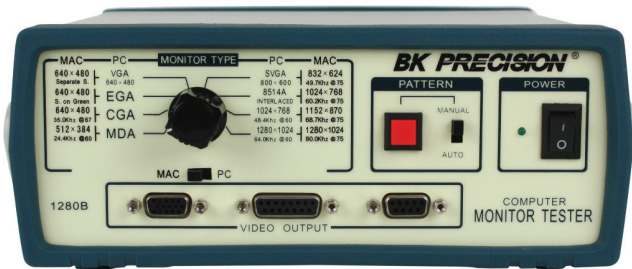

## Benchtop Video Generator for Computer Monitor, PC and MAC

### Model 1280B

The 1280B is a fully featured benchtop design to test both Mac and PC monitors. All patterns can be manually selected or place the 1280B in Auto for automatic cycling of each available pattern. Designed to test (burn in) one to four monitors, the 1280B can also be used as a display generator. Full color, green, blue, red, black and white.

#### Features:

- PC and Mac Patterns
- 16 Monitor Types/Resolution Selections
- Color Bar, Cross Hatch, Dot, Color Raster
- VGA, SVGA, RGB, HV,V & Four DB 15 (Rear panel) for multiple monitor burn in

Specifications		model
		1280B
<b>Available Patterns</b>		
		Color Bars
		Color Rasters
		Dot
		Crosshatch
<b>Outputs</b>		
		RGB
		H/HV Sync
		V Sync
<b>Resolutions</b>		
PC		
		1280 x 1024
		1024 x 768 (non-interlaced)
		8415A (interlaced)
		SVGA 800 x 600
		SVGA 1024 x 768
		VGA 640 x 480
		VGA 640 x 350
		VGA 720 x 400
		EGA
		CGA
		MDA
Mac		
		1280 x 1024
		1152 x 870
		1024 X 768 (non-interlaced)
		832 x 624
		640 x 480
		512 x 384
<b>General</b>		
Power Source		9V battery or AC adapter
Dimensions		3.125 x 9.44 x 9.25" (78 x 240 x 235mm)
Weight		2.5lbs. (1.1kg)
		<b>One Year Warranty</b>
Included Accessories: BE 9 AC adapter		