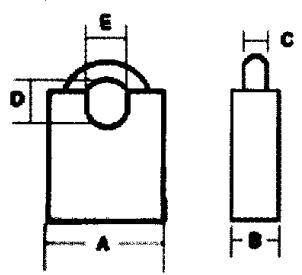

433-8224
 -8236
 -8248

Arctic Solid stainless steel padlocks (except DCL2)

Discus

Model No	Body Width	Body thickness	Shackle diameter	Vertical shackle clearance	Horizontal shackle clearance	Shackle material	Body material	Mechanism	Key variations	Key alike
	A	B	C	D	E					ava
DCL2	70mm	27.5mm	9.5mm	21.0mm	17.2mm	stainless steel	stainless steel	5 pin tumbler	1500	yes

Packed in clam packs. Box Qty 6.

Solid stainless steel

Model No	Body Width	Body thickness	Shackle diameter	Vertical shackle clearance	Horizontal shackle clearance	Shackle material	Body material	Mechanism	Key variations	Key alike
	A	B	C	D	E					ava
ARC30CS	30mm	13.6mm	4.6mm	14.8mm	12.0mm	stainless steel	solid stainless steel	5 pin tumbler	1500	yes
ARC40CS	40mm	14.5mm	6.9mm	19.0mm	14.0mm	stainless steel	solid stainless steel	5 pin tumbler	1500	yes
ARC50CS	50mm	23.0mm	9.4mm	22.3mm	18.8mm	stainless steel	solid stainless steel	5 pin tumbler	1500	yes