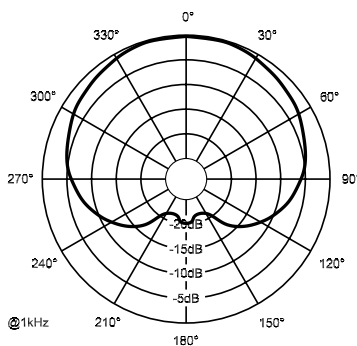

EV Electro-Voice®

12000 Portland Avenue South, Burnsville, MN 55337

Phone: 952/884-4051, Fax: 952/884-0043

www.electrovoice.com

© Telex Communications, Inc. 9/2003

Part Number 38110-306 Rev. B

U.S.A. and Canada only. For customer orders, contact Customer Service at:

800/392-3497 Fax: 800/955-6831

Europe, Africa, and Middle East only. For customer orders, contact Customer Service at:

+ 49 9421-706 0 Fax: + 49 9421-706 265

Other International locations. For customer orders, contact Customer Service at:

+ 1 952 884-4051 Fax: + 1 952 736-4212

For warranty repair or service information, contact the Service Repair department at:

800/553-5992 or 402/467-5321

For technical assistance, contact Technical Support at:

800/392-3497 or 952/736-4656

Specifications subject to change without notice.