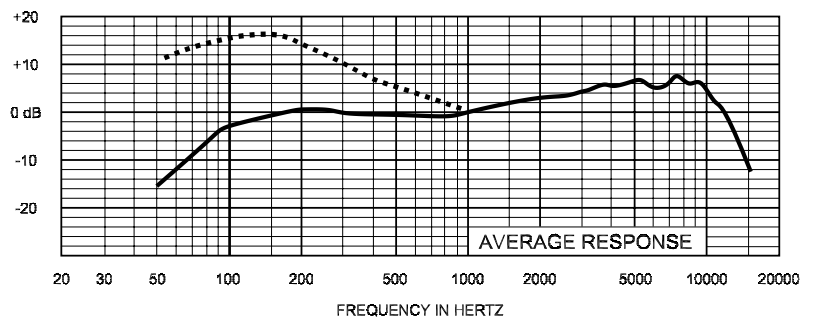

EV Electro-Voice®

12000 Portland Avenue South, Burnsville, MN 55337

Phone: 952/884-4051, Fax: 952/884-0043

www.electrovoice.com

© Telex Communications, Inc. 9/2003

Part Number 38110-306 Rev. B

U.S.A. and Canada only. For customer orders, contact Customer Service at:

800/392-3497 Fax: 800/955-6831

Europe, Africa, and Middle East only. For customer orders, contact Customer Service at:

+ 49 9421-706 0 Fax: + 49 9421-706 265

Other International locations. For customer orders, contact Customer Service at:

+ 1 952 884-4051 Fax: + 1 952 736-4212

For warranty repair or service information, contact the Service Repair department at:

800/553-5992 or 402/467-5321

For technical assistance, contact Technical Support at:

800/392-3497 or 952/736-4656

Specifications subject to change without notice.