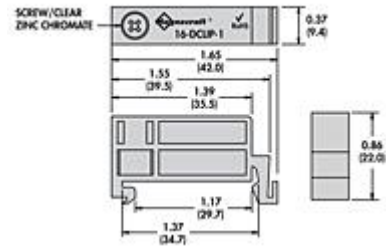

Magnecraft

191 Waukegan Rd, Ste 206

Northfield, IL 60093-2743

Phone: (847)441-2526

Fax: (847)441-2522

Email: info@magnecraft.com

Item # 16-DCLIP-1, DIN Locking End Clip

DIN Locking End Clip

Plastic End Clip with Locking Screw

This Item is Normally Stocked

SPECIFICATIONS

Function	DIN Rail Clip
----------	---------------