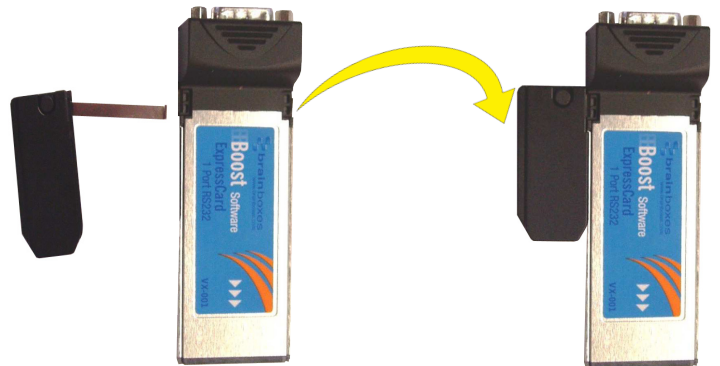

or visit www.brainboxes.com

25th
1984~2009
Anniversary

25th
1984~2009
Anniversary

ExpressCard 32 to 54mm Adaptor

**Control, Connect, Configure
Your Serial Devices!**

Many laptops have the wider 54mm ExpressCard slot. By adding a 34mm to 54mm adaptor to your ExpressCard will eliminate movement in the slot ensuring reliable connectivity.

1. Extend the metal clip as shown on the picture above

2. Connect the metal clip to the left side of the ExpressCard. (The metal clip sits under the ExpressCard)
3. Now connect the plastic part to the other side of the ExpressCard.