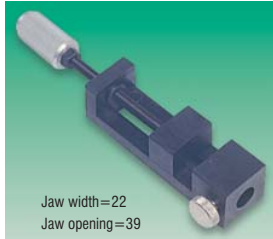

Mini-Vice

Jaw width=22
Jaw opening=39

- Miniature moulded vice with a jaw opening of 39mm
- The jaw surfaces have a plain smooth finish
- The vice clamps on to either the 50mm or the 100mm extension rods or the swivel knuckle joint

223249

Order Code
143-912

Price Each