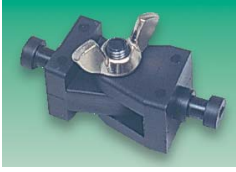

## Swivel Knuckle Joint

- Swivel knuckle joint that is used with the screw fixing clamp below

TMM205X

Supplied in Pairs  
Order Code  
143-906

Price Per Pair