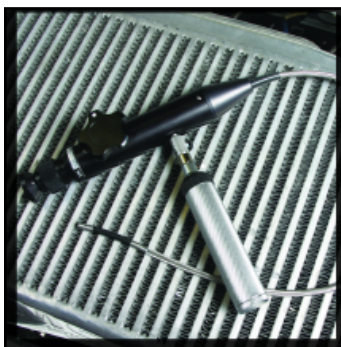

Precision Focus

Pro Vision® ELITE

**See It Better With
ProVision's Super
High Performance
2-Way Light Source!**

Ordering and Technical Information

Super High Res 2-Way Articulated Scope

Applications:

- Aircraft Repair
- Automotive Diagnostics
- Industrial Maintenance
- Law Enforcement

Part #	Description	Contents
PV-AE624	Provision Elite 2-Way Articulating High Res Scope	Scope, Light, Protective Case

**Ergonomic Articulating
Control Knob**