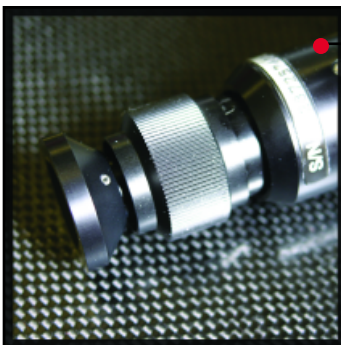

#### Applications:

- Aircraft Repair
- Automotive Diagnostics
- Industrial Maintenance
- Law Enforcement

Part #	Description	Contents
PV-AE624	Provision Elite 2-Way Articulating High Res Scope	Scope, Light, Protective Case

**Ergonomic Articulating  
Control Knob**

**Precision Focus**

**Rugged Medical  
Grade Light Engine**

**ProVision<sup>®</sup> ELITE<sup>®</sup>**, the revolutionary new assortment of affordable inspection tools that allows you to see into inaccessible places.

**ProVision<sup>®</sup> ELITE<sup>®</sup>** offers the same high performance and results as borescopes costing 10 times as much. Based on innovative new fiberoptic technology, the flexible cable of the **ProVision<sup>®</sup> ELITE<sup>®</sup>** fits into holes as small as 1/4 inch diameter - allowing you to look behind walls, down into drains, inside engines, or hundreds of places without costly demolition or disassembly!

**A Moving Tip**

**makes all the difference when looking for problems! This scope features a super high resolution view of over 10,000 pixels featuring a controllable 2-way articulating lens.**

**The Ergonomic Articulating Control Knob turns the scope right or left, as little or as much as you need. Turn it on its side to look up and down!**