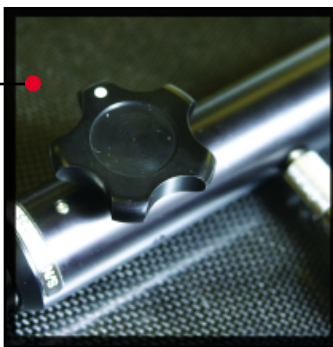

**Ergonomic Articulating
Control Knob**