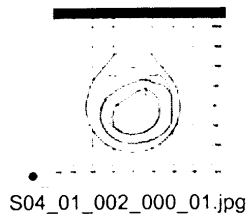

4331631

LFM-101 - product specifications

Table/Floorstand

LUMINAIRE	COLOUR	LIGHT SOURCE	WATT	ARM LENGTH	KG
8310-122	White	FSC	1x22	700	5.3
8310-122-3	White	FSC	1x22	1040	5.5

ACCESSORIES & ALTERNATIVES	DESIGNATION
Grey finish	-G
Secondary lens: 4 Diopter, total magnification (3+4 diopter) 275%	-4
Secondary lens: 8 Diopter, total magnification (3+8 diopter) 375%	-8
Table bracket	AH
Surface mount	C
Floorstand - trolley	TS
Tube cover	