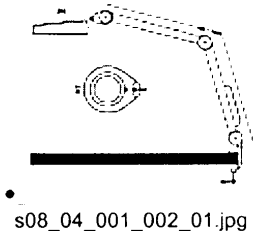

4331631

LFM-101 - product specifications

Table/Floorstand

LUMINAIRE	COLOUR	LIGHT SOURCE	WATT	ARM LENGTH	KG
8310-122	White	FSC	1x22	700	5.3
8310-122-3	White	FSC	1x22	1040	5.5

ACCESSORIES & ALTERNATIVES	DESIGNATION
Grey finish	-G
Secondary lens: 4 Diopter, total magnification (3+4 diopter) 275%	-4
Secondary lens: 8 Diopter, total magnification (3+8 diopter) 375%	-8
Table bracket	AH
Surface mount	C
Floorstand - trolley	TS
Tube cover	

LIGHT SOURCE	POWER	CONVENTIONAL GEAR		COL.-REND.	LUM.FLUX
		ILCOS	Socket		
Circular Tube	22W	FSC	G10q	Ra 40-59	1300 lumen

[Back](#) [Print](#)

Copyright © Luxo ASA. All rights reserved • Developed by [TJ Group](#) as