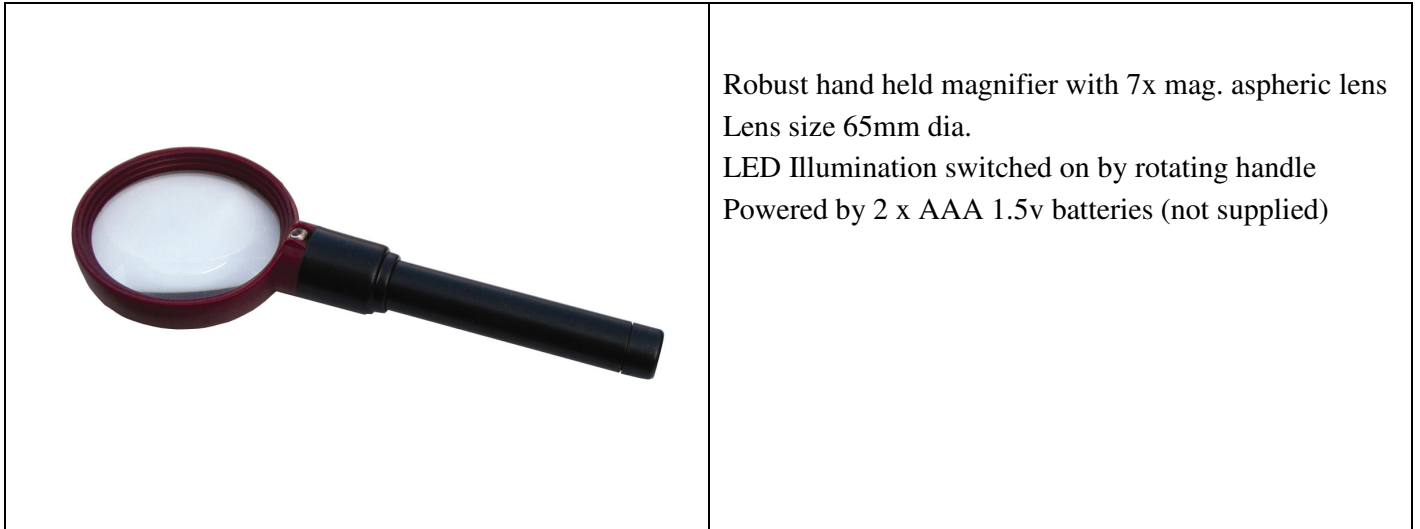

Illuminated Magnifier X7 Mag

Linear Code	Description
59-620-007	Illuminated Magnifier X7 Mag.