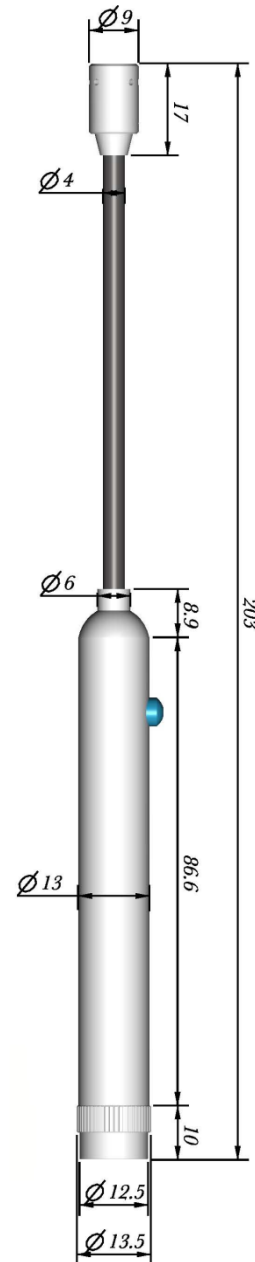

LED Lenser: Medium Flex Light

Model Number: TT583BLCP

Description: Same great flex neck as the small, with increased length.

Dimensions: **Body Length:** 3.7 in **Head Diameter:** 0.4 in

Body Diameter: 0.5 in

Weight: 4.2 oz

Case material: Brass Body

Lens Type: Crystal Reflector Tube System

Focus System: None

Light Source: LED

Beam Color: White

On / Off Switch: Button Switch

Max Lumens Output: 8.5 lumens

Effective Range: NA feet

Max Wattage Usage: 0.24 watts

Battery Type and Quantity: 1 x AAA

Working Battery Life: 11 hours

Warranty: Lifetime

Features: Flex neck length: 7.2 in, Pocket clip, Thermal management, Gold plated contacts

Included Accessories: NA

Optional Accessories: NA

Above measurements are in mm.