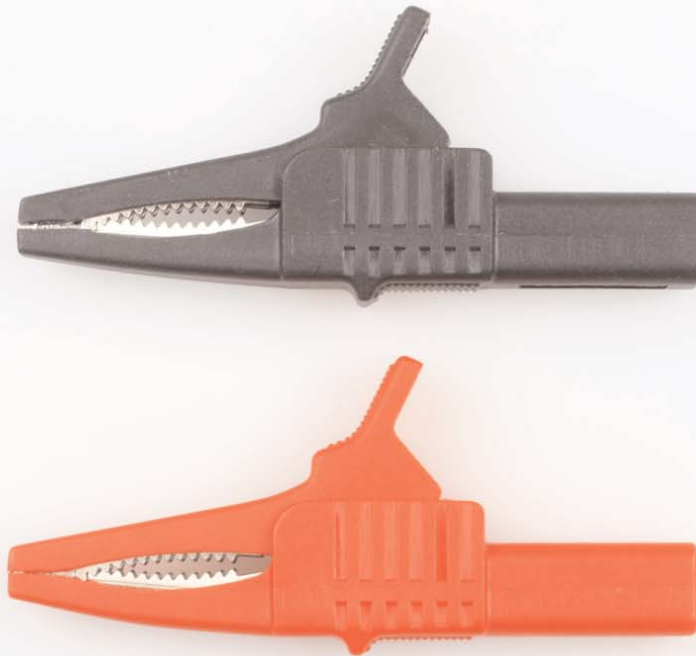

A068

Modular Safety Crocodile Clip (1000V Rated)

Voltage / Amperage Rating

Maximum Voltage: 1000V
Maximum Amperage: 10A

Copyright © 2007 Test Products International, Inc.

Agency Listing

cULus 61010
IEC 61010

Category Rating

CAT II 1000 V

Insulation Material

N/A

Dimensions

Lead Length: N/A
Prod Length: N/A
Jaw Opening: 0.79"
(20mm)

Type

0.16" (4.0mm) female
Banana Plug