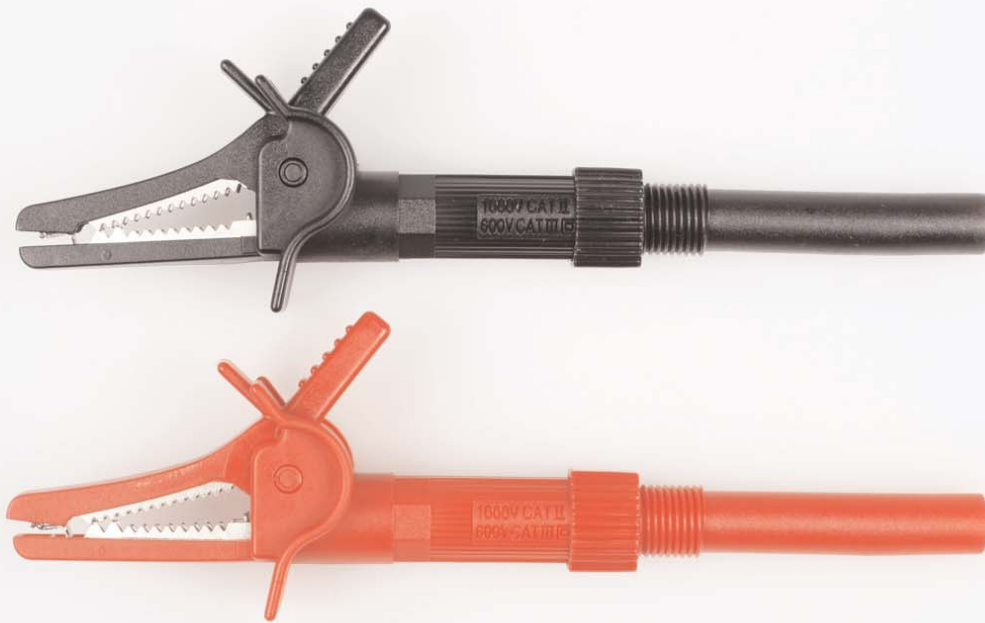

A084

Fused Probe Screw in Flanged Crocodile Clip.

Voltage / Amperage Rating

Maximum Voltage: 1000V
Maximum Amperage: 0.5A

Copyright © 2007 Test Products International, Inc.

Agency Listing

cULus 61010
IEC 61010

Category Rating

CAT III 600V
CAT II 1000V

Insulation Material

N/A

Dimensions

Lead Length: N/A
Prod Length: N/A
Jaw Opening: 1.02"
(26.00mm)

Type

Fuse 500mA /
1000V/ 50kA