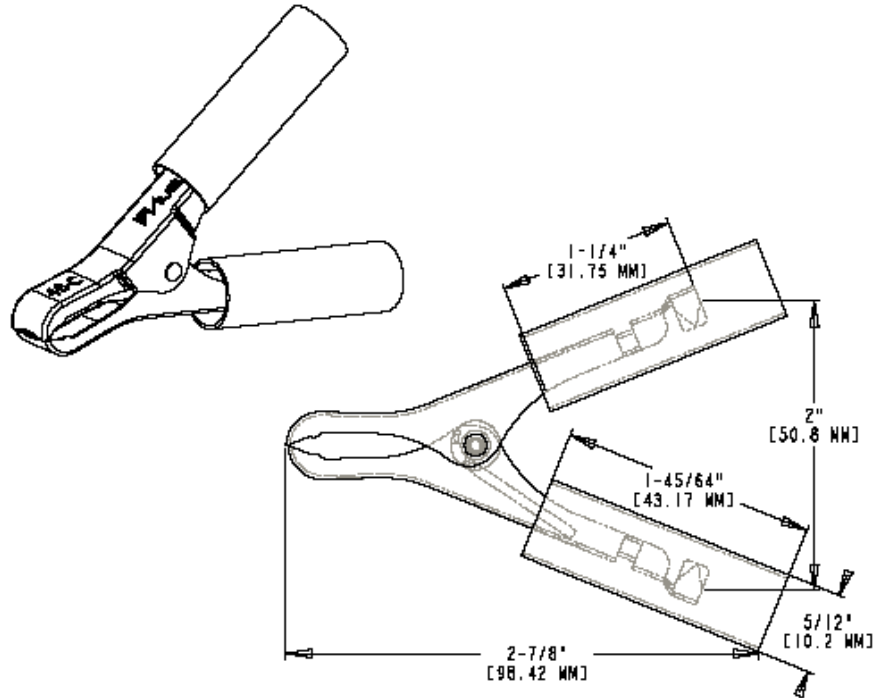

Part Number: BU-46A-* /BU-46C-*
Description: Miniature Plier-Type Clip

3507

- Miniature Plier-Type Clip
- Solder or crimp connection
- Jaw opens 1.125" (28.6 mm) max
- Material: copper-plated steel (BU-46A) or solid copper (BU-46C), PVC insulator (BU-46PR-*)
- Length: 2.88" (98.42 mm)
- *Std.Colors: Insulator (BU-46PR-*) in -0 Black, -2 Red
- Rating: 50 Amps (BU-46A) or 75 Amps (BU-46C)
- RoHS Compliant