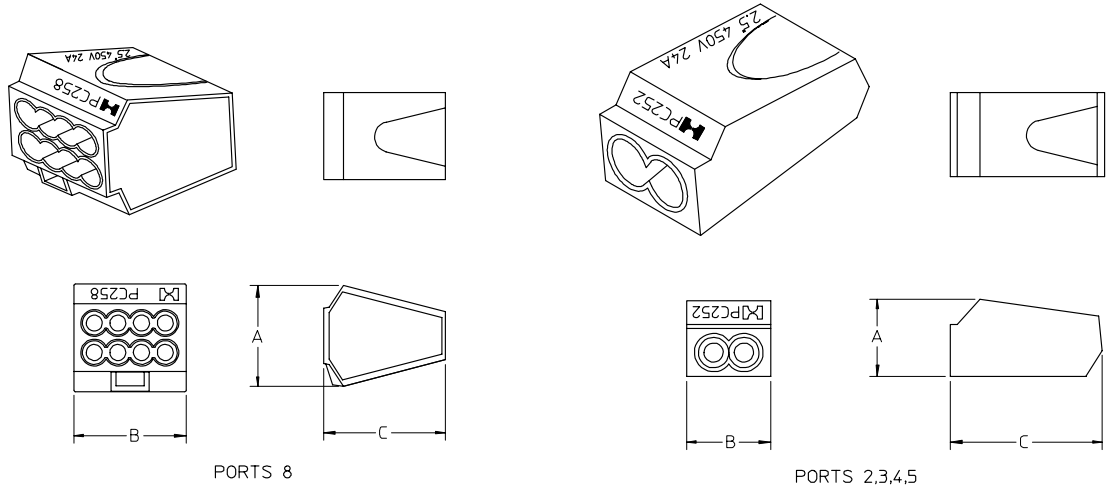

10	9	8	7	6	5	4	3	2	19430
MATERIAL NUMBER	ENGINEERING NUMBER	COLOR INSERT	SOLID WIRE RANGE AWG	PORTS	DIM A	DIM B	DIM C		
194300001	19430-0001	RED	12-22	2	.37/9.5	.41/10.5	.77/19.5		
194300002	19430-0002	ORANGE	12-22	3	.37/9.5	.53/13.5	.78/19.7		
194300003	19430-0003	YELLOW	12-22	4	.37/9.5	.68/17.2	.78/19.7		
194300004	19430-0004	GRAY	12-22	5	.37/9.5	.83/21.1	.78/19.7		
194300005	19430-0005	BLACK	12-22	8	.66/16.8	.69/17.5	.75/19.0		

EC NO: ETC2005-0065 DRWN: ILOMASTR2004/09/28 CHYD: 2004/09/28 APPR: RDEROSS 2004/09/28	QUALITY SYMBOLS	GENERAL TOLERANCES (UNLESS SPECIFIED)	SCALE 1:1	DESIGN UNITS INCH	THIRD ANGLE PROJECTION	REVISE ON CAD ONLY															
	▽ -0 ▽ -0	<table border="1"> <tr> <th></th> <th>mm</th> <th>INCH</th> </tr> <tr> <td>4 PLACES</td> <td>± .---</td> <td>± .---</td> </tr> <tr> <td>3 PLACES</td> <td>± .---</td> <td>± .---</td> </tr> <tr> <td>2 PLACES</td> <td>± .---</td> <td>± .020</td> </tr> <tr> <td>1 PLACE</td> <td>± 0.51</td> <td>± .---</td> </tr> </table>		mm	INCH	4 PLACES	± .---	± .---	3 PLACES	± .---	± .---	2 PLACES	± .---	± .020	1 PLACE	± 0.51	± .---	DIMENSION STYLE IN/MM	TITLE	PUSH-IN WIRE CONNECTOR 12-22AWG	
			mm	INCH																	
		4 PLACES	± .---	± .---																	
3 PLACES	± .---	± .---																			
2 PLACES	± .---	± .020																			
1 PLACE	± 0.51	± .---																			
DRAFT WHERE APPLICABLE MUST REMAIN WITHIN DIMENSIONS	DRAWN BY B.RUPERT DATE 11/13/03 CHECKED BY J.PAWLIC DATE 11/13/03 APPROVED BY R.DEROSS DATE 11/13/03	MOLEX INCORPORATED MATERIAL NO. SEE CHART DOCUMENT NO. SD-19430-001 SHEET NO. 1 OF 1																			
REV	THIS DRAWING CONTAINS INFORMATION THAT IS PROPRIETARY TO MOLEX INCORPORATED AND SHOULD NOT BE USED WITHOUT WRITTEN PERMISSION																				