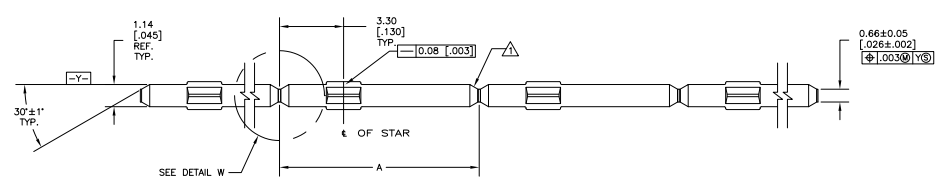

THIS DRAWING IS UNPUBLISHED
© 1988 BY TYS ELECTRONICS CORPORATION ALL RIGHTS RESERVED

REV	DATE	DESCRIPTION	BY	CHK	APP
AD	00				
A		800-07-021032			

△ THE NOTCHED EDGES AND POST TIPS WILL NOT BE PLATED.
△ 0.000381 [.000015] MIN GOLD OVER 0.00127 [.000050] MIN NICKEL.

THIS DRAWING IS A CONTROLLED DOCUMENT.		DESIGNED BY	DRWING NO.	DATE	REVISED TO
DESIGNED BY	114-13011	DATE	00779	0-147437	
DATE		SCALE	10:1	SHEET	1 OF 1
CUSTOMER DRAWING