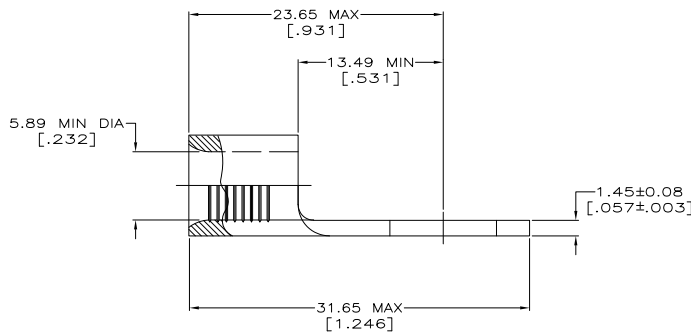

THIS DRAWING IS UNPUBLISHED. RELEASED FOR PUBLICATION. ALL RIGHTS RESERVED.

REV	DATE	DESCRIPTION	BY	APP
1	11MAR11	REVISED PER ECO-11-004820	RK	HMR

METRIC
DIMENSIONS LISTED IN mm [INCHES]

AMP WIRE RANGE	E13288 Listed
6 AWG SOLID OR STRANDED	6 AWG STRANDED
LR7189 Certified	MILITARY P/N AND CLASS
6 AWG SOLID OR STRANDED	MS 20659-110 CLASS 2 33467 ONLY

△ STAMP AMP 6* APPROX AS SHOWN

AMP INCORPORATED CUSTOMER SERVICE SYSTEMS		MAX RECOMMENDED OPERATING TEMPERATURE: 170° C MAX
FOR ADDITIONAL PRODUCT INFORMATION OR COPIES OF DRAWINGS AND TECHNICAL DOCUMENTS	PRODUCT INFORMATION CENTER 1-800-522-6752	VOLTAGE RATING: NOT APPLICABLE
FOR APPLICATION TOOLING INFORMATION	TOOLING ASSISTANCE CENTER 1-800-722-1111	WIRE CROSS SECTIONAL AREA RANGE: 10.5-16.8mm² [20,800-33,100] CIR MILS SOLID OR STRANDED
FOR ORDER ENTRY	1-800-526-5142	

25	LOOSE PIECE, BAG	8-33467-5
25	LOOSE PIECE, BOX	8-33467-3
500	LOOSE PIECE, BOX	2-33467-4
750	TAPE MOUNTED	2-33467-3
-	LOOSE PIECE	33467
QUANTITY	PACKAGE TYPE	PART NO

1471-9 (5/11)

33467