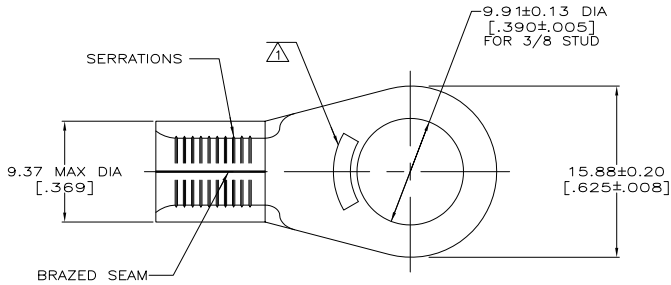

THIS DRAWING IS UNPUBLISHED. RELEASED FOR PUBLICATION. ALL RIGHTS RESERVED.

REV	DATE	DESCRIPTION	BY	APP
1	11MAR11	REVISED PER ECO-11-004820	RK	HMR

METRIC
DIMENSIONS LISTED IN mm [INCHES]

AMP WIRE RANGE	E13288 Listed
6 AWG SOLID OR STRANDED	6 AWG STRANDED
LR7189 Certified	MILITARY P/N AND CLASS
6 AWG SOLID OR STRANDED	MS 20659-110 CLASS 2 33467 ONLY

△ STAMP AMP 6* APPROX AS SHOWN

AMP INCORPORATED CUSTOMER SERVICE SYSTEMS		MAX RECOMMENDED OPERATING TEMPERATURE: 170° C MAX
FOR ADDITIONAL PRODUCT INFORMATION OR COPIES OF DRAWINGS AND TECHNICAL DOCUMENTS	PRODUCT INFORMATION CENTER 1-800-522-6752	VOLTAGE RATING: NOT APPLICABLE
FOR APPLICATION TOOLING INFORMATION	TOOLING ASSISTANCE CENTER 1-800-722-1111	WIRE CROSS SECTIONAL AREA RANGE: 10.5-16.8mm² [20,800-33,100] CIR MILS SOLID OR STRANDED
FOR ORDER ENTRY	1-800-526-5142	

25	LOOSE PIECE, BAG	8-33467-5
25	LOOSE PIECE, BOX	8-33467-3
500	LOOSE PIECE, BOX	2-33467-4
750	TAPE MOUNTED	2-33467-3
-	LOOSE PIECE	33467
QUANTITY	PACKAGE TYPE	PART NO

1471-9 (5/11)

33467