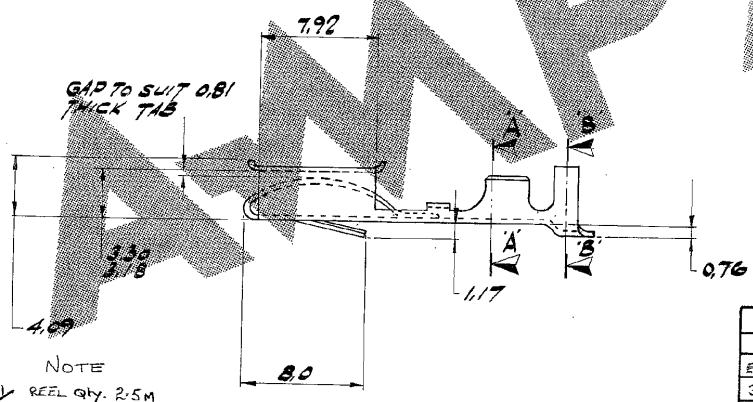

NUMBER C34241A

3rd ANGLE (AMERICAN) PROJECTION

METRIC

DIMENSIONS IN M.M. DO NOT SCALE PRINT

342875-4	34241A-4	PHOS. BRONZE	PRE-TIN
342875-3	34241A-3	PHOS. BRONZE	NONE
342875-2	34241A-2	BRASS	PRE-TIN
342875-1	34241A-1	BRASS	NONE
L.P. PART NO	STRIP PART NO	MATERIAL	FINISH

© AMP OF GREAT BRITAIN LTD 1982		CUSTOMER COPY REFERENCE ONLY	
MATERIAL AND FINISH		AMP	
0.40THICK STOCK		of Great Britain Ltd.	
SEE TABLE		CLASS	
WIRE - RANGE - INSULATION		TYPE	
3.0-5.3mm = 33-49			
TOLERANCE EXCEPT AS NOTED		SCALE	
± 0.15		1:1	
NAME		LOC	
RECEPTACLE		E B	
NO		C34241A	

ISS	REVISION RECORD	DR	CHK	DATE
1	FIRST DRAWN	C.S.		16/82
2	3.0-5.3mm Wires 12-10 SET AMP LOGS AT 42°	J.C.		11.2.83
3	L.P. NOS ADDED	MW		6-3-85
E	SECTION PROC. CHG. TO SUIT	C.H.		10-3-90

PRINT DIST.