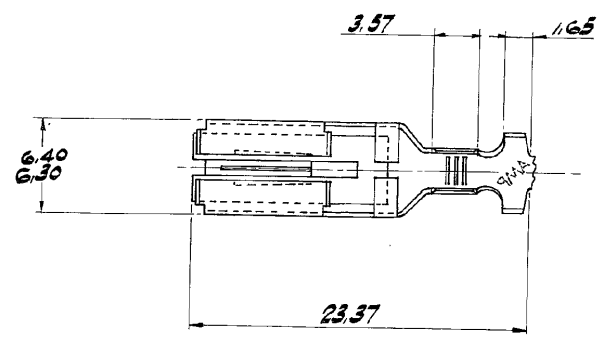

NUMBER C34241A

3rd ANGLE (AMERICAN) PROJECTION

METRIC

DIMENSIONS IN M.M. DO NOT SCALE PRINT

342875-4	34241A-4	PHOS. BRONZE	PRE-TIN
342875-3	34241A-3	PHOS. BRONZE	NONE
342875-2	34241A-2	BRASS	PRE-TIN
342875-1	34241A-1	BRASS	NONE
L.P. PART NO	STRIP PART NO	MATERIAL	FINISH

© AMP OF GREAT BRITAIN LTD 1982		CUSTOMER COPY REFERENCE ONLY	
MATERIAL AND FINISH		AMP	
0.40THICK STOCK		of Great Britain Ltd.	
SEE TABLE		CLASS	
WIRE - RANGE - INSULATION		TYPE	
3.0-5.3mm = 33-49			
TOLERANCE EXCEPT AS NOTED		SCALE	
± 0.15		1:1	
NAME		LOC	
RECEPTACLE		E B	
NO		C34241A	

ISS	REVISION RECORD	DR	CHK	DATE
1	FIRST DRAWN	C.S.		16/82
2	3.0-5.3mm Wires 12-10 SET AMP LOGS AT 42°	J.C.		11.2.83
3	L.P. NOS ADDED	MW		6-3-85
E	SECTION PROC. CHG. TO SUIT	C.H.		10-3-90

PRINT DIST.