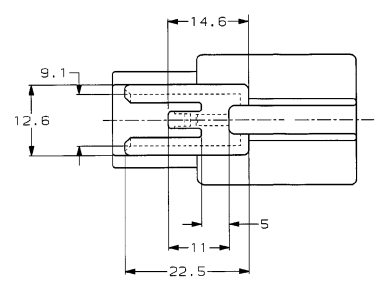

NUMBER 176143
METRIC
INCORPORATED PROTECTION

A-A

- 1. 嵌合相手品番 : 176146
- 2. 製品規格 : 108-5294
- 1. MATING PART NUMBER : 176146
- 2. PRODUCT SPECIFICATION : 108-5294

LIGHT GRAY	6-176143-6
DARK GRAY	176143-6
BLACK	176143-2
色 (COLOR)	項番 (P/N)

AMP		株式会社アンプ Kowasok I, Japan		AMP		AMP (JAPAN) LTD. Tokyo, Japan	
WIRE RANGE: AMP-CWS-3				INSULATION: GINA		NAME: .187 SERIES SEALED CONNECTOR	
MATERIAL: PBT				COLOR: 黒色 (SEE TABLE)		GENERAL TOLERANCE: 2Pos. CAP HOUSING ASSY	
REVISION RECORD				DR: C-K		DATE: 11/12/91	
REV. 1				REV. 2		REV. 3	
SCALE: 2-1				REV. B		SHEET 1 OF 1	

CUSTOMER DRAWING

PRINT DIST. DIMENSIONS IN MILLIMETERS. DO NOT SCALE PRINT

REV. 1025188