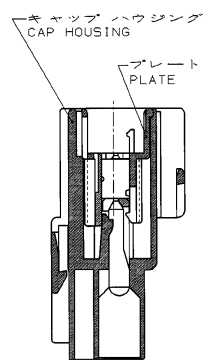

NUMBER 176143
METRIC
INCORPORATED PROTECTION

A-A

- 1. 嵌合相手品番 : 176146
- 2. 製品規格 : 108-5294
- 1. MATING PART NUMBER : 176146
- 2. PRODUCT SPECIFICATION : 108-5294

LIGHT GRAY	6-176143-6
DARK GRAY	176143-6
BLACK	176143-2
色 (COLOR)	項番 (P/N)

AMP		株式会社アンプ Kowasok I, Japan		AMP		AMP (JAPAN) LTD. Tokyo, Japan	
WIRE RANGE: AMP-CWS-3				INSULATION: GINA		NAME: .187 SERIES SEALED CONNECTOR	
MATERIAL: PBT				COLOR: 黒色 (SEE TABLE)		GENERAL TOLERANCE: 2Pos. CAP HOUSING ASSY	
REVISION RECORD				DR: C-K		DATE: 11/12/91	
REV. 1				REV. 2		REV. 3	
SCALE: 2-1				REV. B		SHEET 1 OF 1	

CUSTOMER DRAWING

PRINT DIST. DIMENSIONS IN MILLIMETERS. DO NOT SCALE PRINT

REV. 1025188