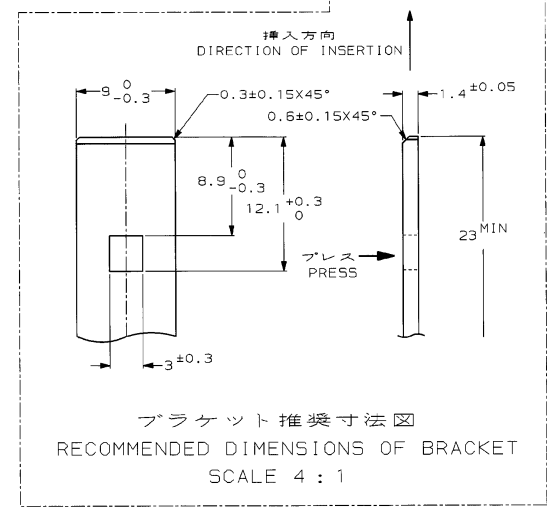

NUMBER 176143
METRIC
INCORPORATED PROTECTION

A-A

- 1. 嵌合相手品番 : 176146
- 2. 製品規格 : 108-5294
- 1. MATING PART NUMBER : 176146
- 2. PRODUCT SPECIFICATION : 108-5294

LIGHT GRAY	6-176143-6
DARK GRAY	176143-6
BLACK	176143-2
色 (COLOR)	項番 (P/N)

AMP		株式会社アンプ Kowasok I, Japan		AMP		AMP (JAPAN) LTD. Tokyo, Japan	
WIRE RANGE: AMP-CWS-3				INSULATION: GINA		NAME: .187 SERIES SEALED CONNECTOR	
MATERIAL: PBT				COLOR: 黒色 (SEE TABLE)		GENERAL TOLERANCE: 2Pos. CAP HOUSING ASSY	
REVISION RECORD				DR: C-K		DATE: 11/12/91	
REV. 1				REV. 2		REV. 3	
SCALE: 2-1				REV. B		SHEET 1 OF 1	

CUSTOMER DRAWING

PRINT DIST. DIMENSIONS IN MILLIMETERS. DO NOT SCALE PRINT

REV. 1025188