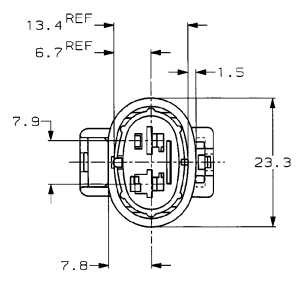

NUMBER 176143
METRIC
INCORPORATED PROTECTION

A-A

- 1. 嵌合相手品番 : 176146
- 2. 製品規格 : 108-5294
- 1. MATING PART NUMBER : 176146
- 2. PRODUCT SPECIFICATION : 108-5294

LIGHT GRAY	6-176143-6
DARK GRAY	176143-6
BLACK	176143-2
色 (COLOR)	項番 (P/N)

AMP		株式会社アンプ Kowasok I, Japan		AMP		AMP (JAPAN) LTD. Tokyo, Japan	
WIRE RANGE: AMP-CWS-3				INSULATION: GINA		NAME: .187 SERIES SEALED CONNECTOR	
MATERIAL: PBT				COLOR: 黒色 (SEE TABLE)		GENERAL TOLERANCE: 2Pos. CAP HOUSING ASSY	
REVISION RECORD				DR: C-K		DATE: 11/12/91	
REV. 1				REV. 2		REV. 3	
SCALE: 2-1				REV. B		SHEET 1 OF 1	

CUSTOMER DRAWING

PRINT DIST. DIMENSIONS IN MILLIMETERS. DO NOT SCALE PRINT

REV. 1025188