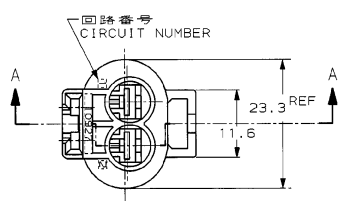

NUMBER 176143
METRIC
INCORPORATED PROTECTION

A-A

- 1. 嵌合相手品番 : 176146
- 2. 製品規格 : 108-5294
- 1. MATING PART NUMBER : 176146
- 2. PRODUCT SPECIFICATION : 108-5294

LIGHT GRAY	6-176143-6
DARK GRAY	176143-6
BLACK	176143-2
色 (COLOR)	項番 (P/N)

AMP		株式会社アンプ Kowasok I, Japan		AMP		AMP (JAPAN) LTD. Tokyo, Japan	
WIRE RANGE: AMP-CWS-3				INSULATION: GINA		NAME: .187 SERIES SEALED CONNECTOR	
MATERIAL: PBT				COLOR: 黒色 (SEE TABLE)		GENERAL TOLERANCE: 2Pos. CAP HOUSING ASSY	
REVISION RECORD				DR: C-K		DATE: 11/12/91	
REV. 1				REV. 2		REV. 3	
SCALE: 2-1				REV. B		SHEET 1 OF 1	

CUSTOMER DRAWING

PRINT DIST. DIMENSIONS IN MILLIMETERS. DO NOT SCALE PRINT

REV. 1025188