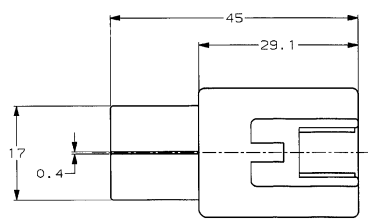

NUMBER 176143
METRIC
INCORPORATED PROTECTION

A-A

- 1. 嵌合相手品番 : 176146
- 2. 製品規格 : 108-5294
- 1. MATING PART NUMBER : 176146
- 2. PRODUCT SPECIFICATION : 108-5294

LIGHT GRAY	6-176143-6
DARK GRAY	176143-6
BLACK	176143-2
色 (COLOR)	項番 (P/N)

AMP		株式会社アンプ Kowasok I, Japan		AMP		AMP (JAPAN) LTD. Tokyo, Japan	
WIRE RANGE: AMP-CWS-3				INSULATION: GINA		NAME: .187 SERIES SEALED CONNECTOR	
MATERIAL: PBT				COLOR: 黒色 (SEE TABLE)		GENERAL TOLERANCE: 2Pos. CAP HOUSING ASSY	
REVISION RECORD				DR: C-K		DATE: 11/12/91	
REV. 1				REV. 2		REV. 3	
SCALE: 2-1				REV. B		SHEET 1 OF 1	

CUSTOMER DRAWING

PRINT DIST. DIMENSIONS IN MILLIMETERS. DO NOT SCALE PRINT

REV. 1025188