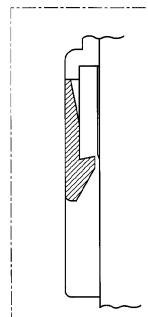

NUMBER 176143
METRIC
INCORPORATED PROTECTION

A-A

- 1. 嵌合相手品番 : 176146
- 2. 製品規格 : 108-5294
- 1. MATING PART NUMBER : 176146
- 2. PRODUCT SPECIFICATION : 108-5294

LIGHT GRAY	6-176143-6
DARK GRAY	176143-6
BLACK	176143-2
色 (COLOR)	項番 (P/N)

AMP		株式会社アンプ Kowasok I, Japan		AMP		AMP (JAPAN) LTD. Tokyo, Japan	
WIRE RANGE: AMP-CWS-3				INSULATION: GINA		NAME: .187 SERIES SEALED CONNECTOR	
MATERIAL: PBT				COLOR: 黒色 (SEE TABLE)		GENERAL TOLERANCE: 2Pos. CAP HOUSING ASSY	
REVISION RECORD				DR: C-K		DATE: 11/12/91	
REV. 1				REV. 2		REV. 3	
SCALE: 2-1				REV. B		SHEET 1 OF 1	

CUSTOMER DRAWING

PRINT DIST. DIMENSIONS IN MILLIMETERS. DO NOT SCALE PRINT

REV. 1025188